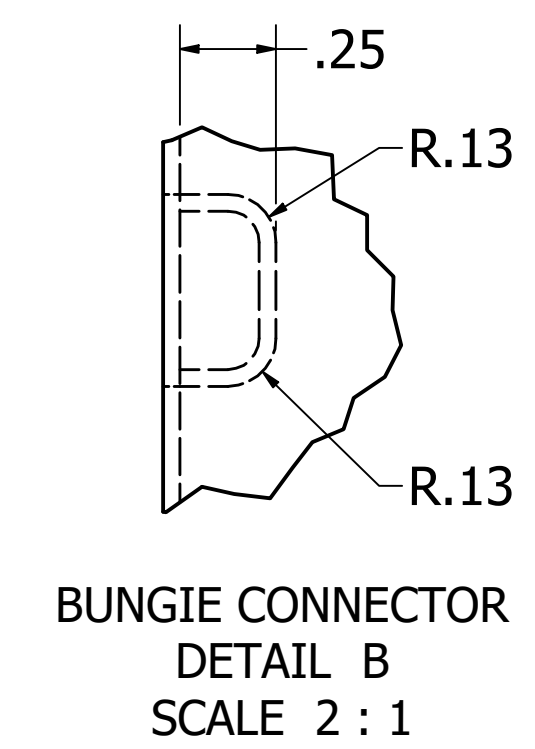

ALL UNITS IN INCHES UNLESS OTHERWISE STATED.
HOUSING MADE USING 19 GAUGE STEEL.

800-473-0213 | info@mierproducts.com | www.mierproducts.com

DRAWN Andrew Thompson	6/5/2019	Mier Products, Inc.	
CHECKED Brock Borden	3/5/2020	TITLE	
QA		bw-docbox2 (MPO 2709)	
MFG		SIZE D	DWG NO bw-docbox2
APPROVED		SCALE 2 : 3	REV
		SHEET 1 OF 1	