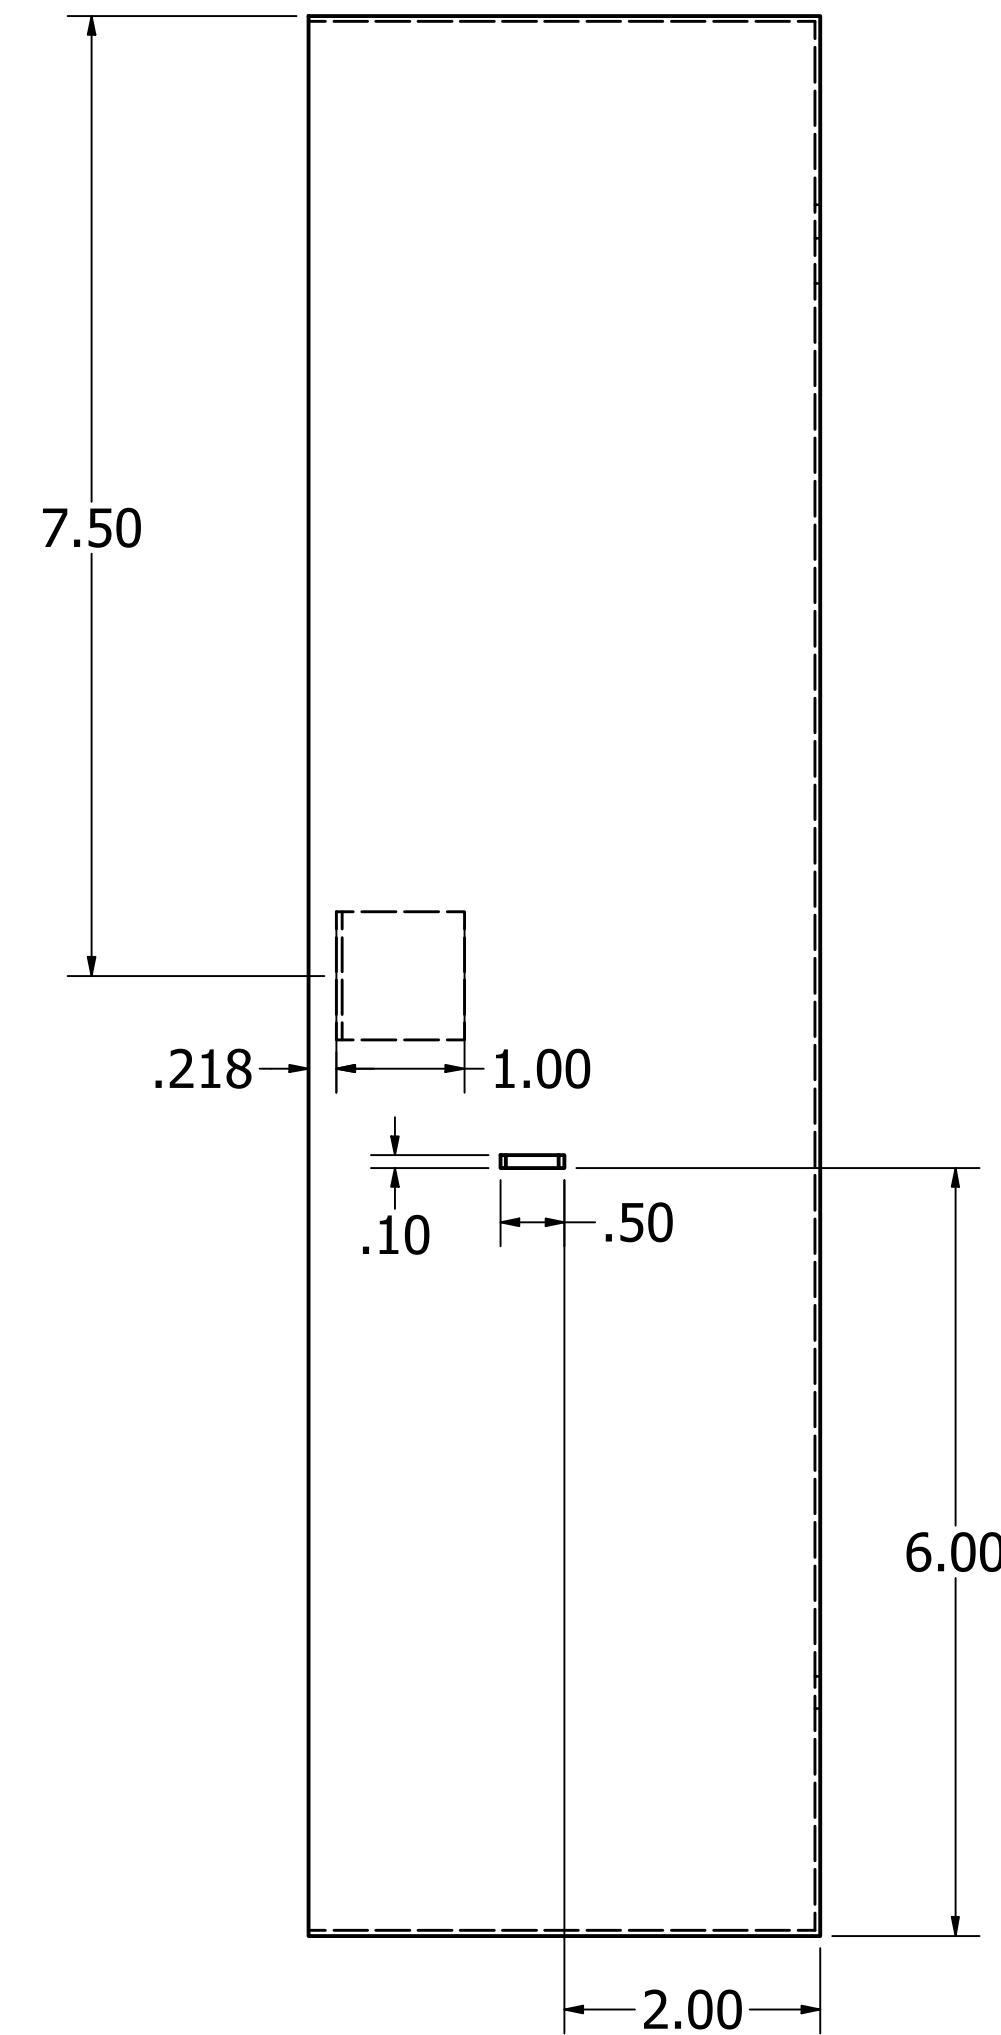

ALL UNITS IN INCHES UNLESS OTHERWISE STATED.
HOUSING MADE USING 19 GAUGE STEEL.

800-473-0213 | info@mierproducts.com | www.mierproducts.com

DRAWN Andrew Thompson	6/5/2019	Mier Products, Inc.	
CHECKED Brock Borden	3/5/2020	TITLE	
QA		bw-docbox2 (MPO 2709)	
MFG		SIZE D	DWG NO bw-docbox2
APPROVED		SCALE 2 : 3	REV
		SHEET 1 OF 1	