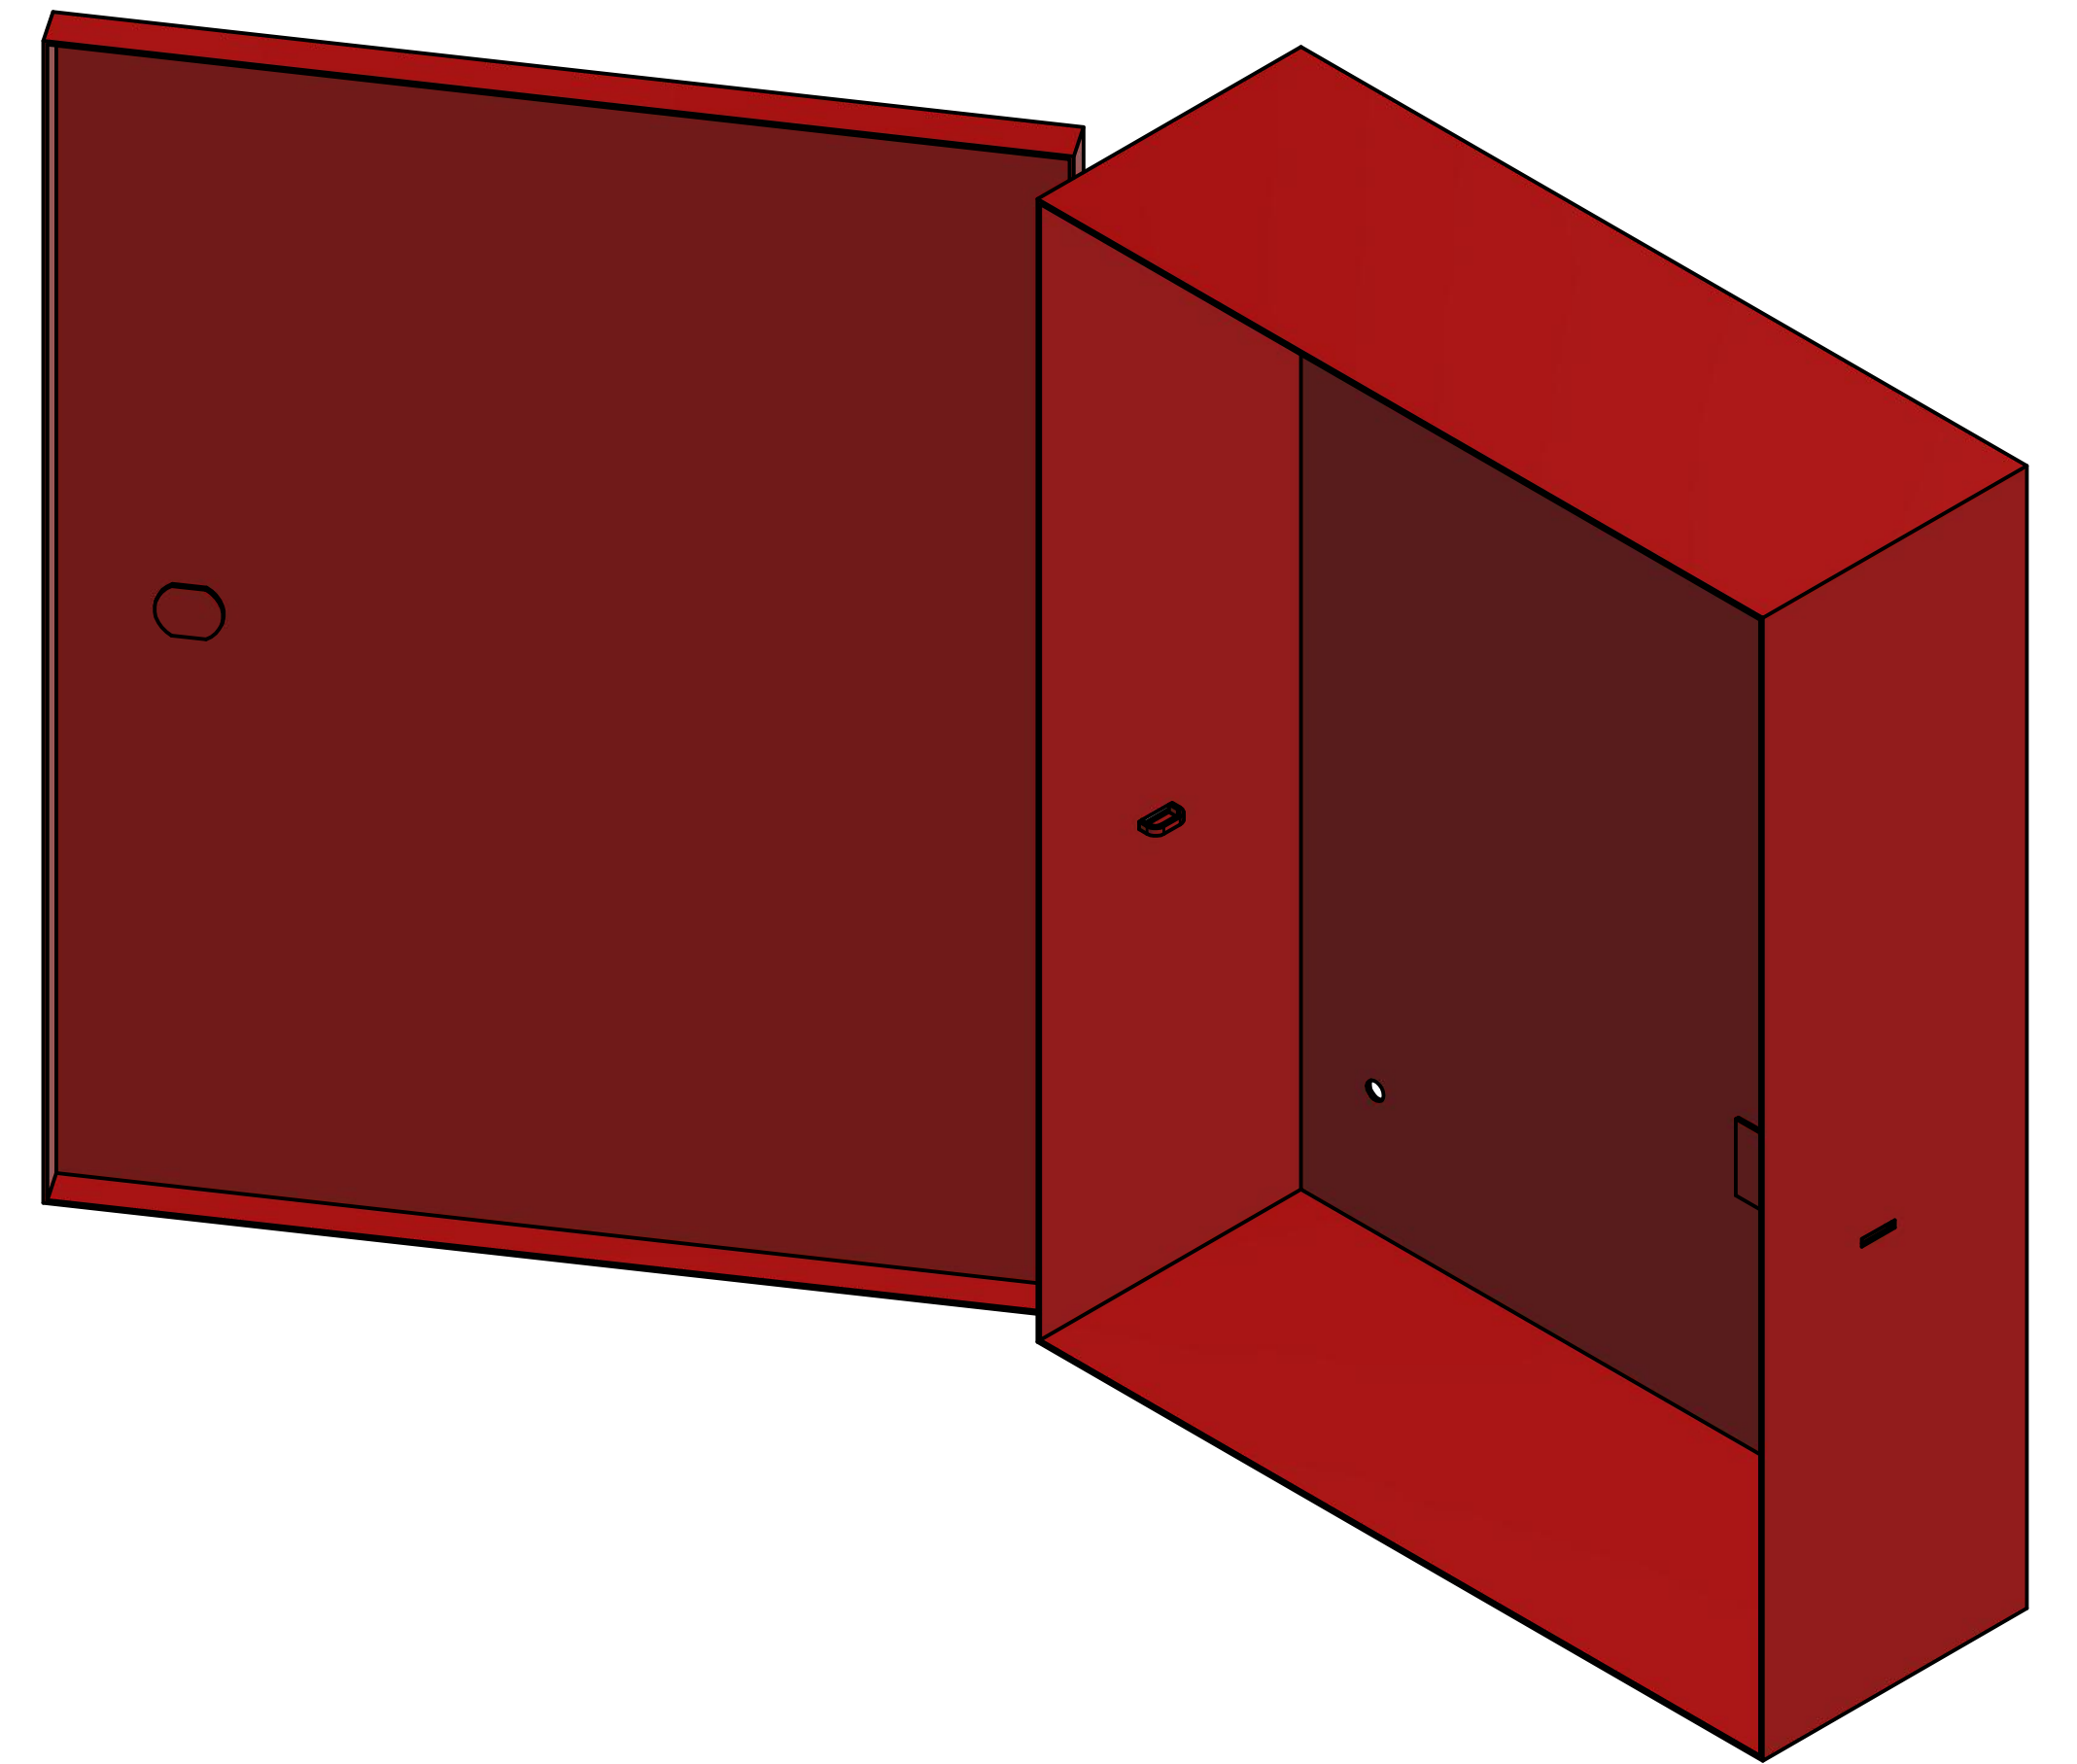

ALL UNITS IN INCHES UNLESS OTHERWISE STATED.
HOUSING MADE USING 19 GAUGE STEEL.

800-473-0213 | info@mierproducts.com | www.mierproducts.com

DRAWN Andrew Thompson	6/5/2019	Mier Products, Inc.	
CHECKED Brock Borden	3/5/2020	TITLE	
QA		bw-docbox2 (MPO 2709)	
MFG		SIZE D	DWG NO bw-docbox2
APPROVED		SCALE 2 : 3	REV
		SHEET 1 OF 1	