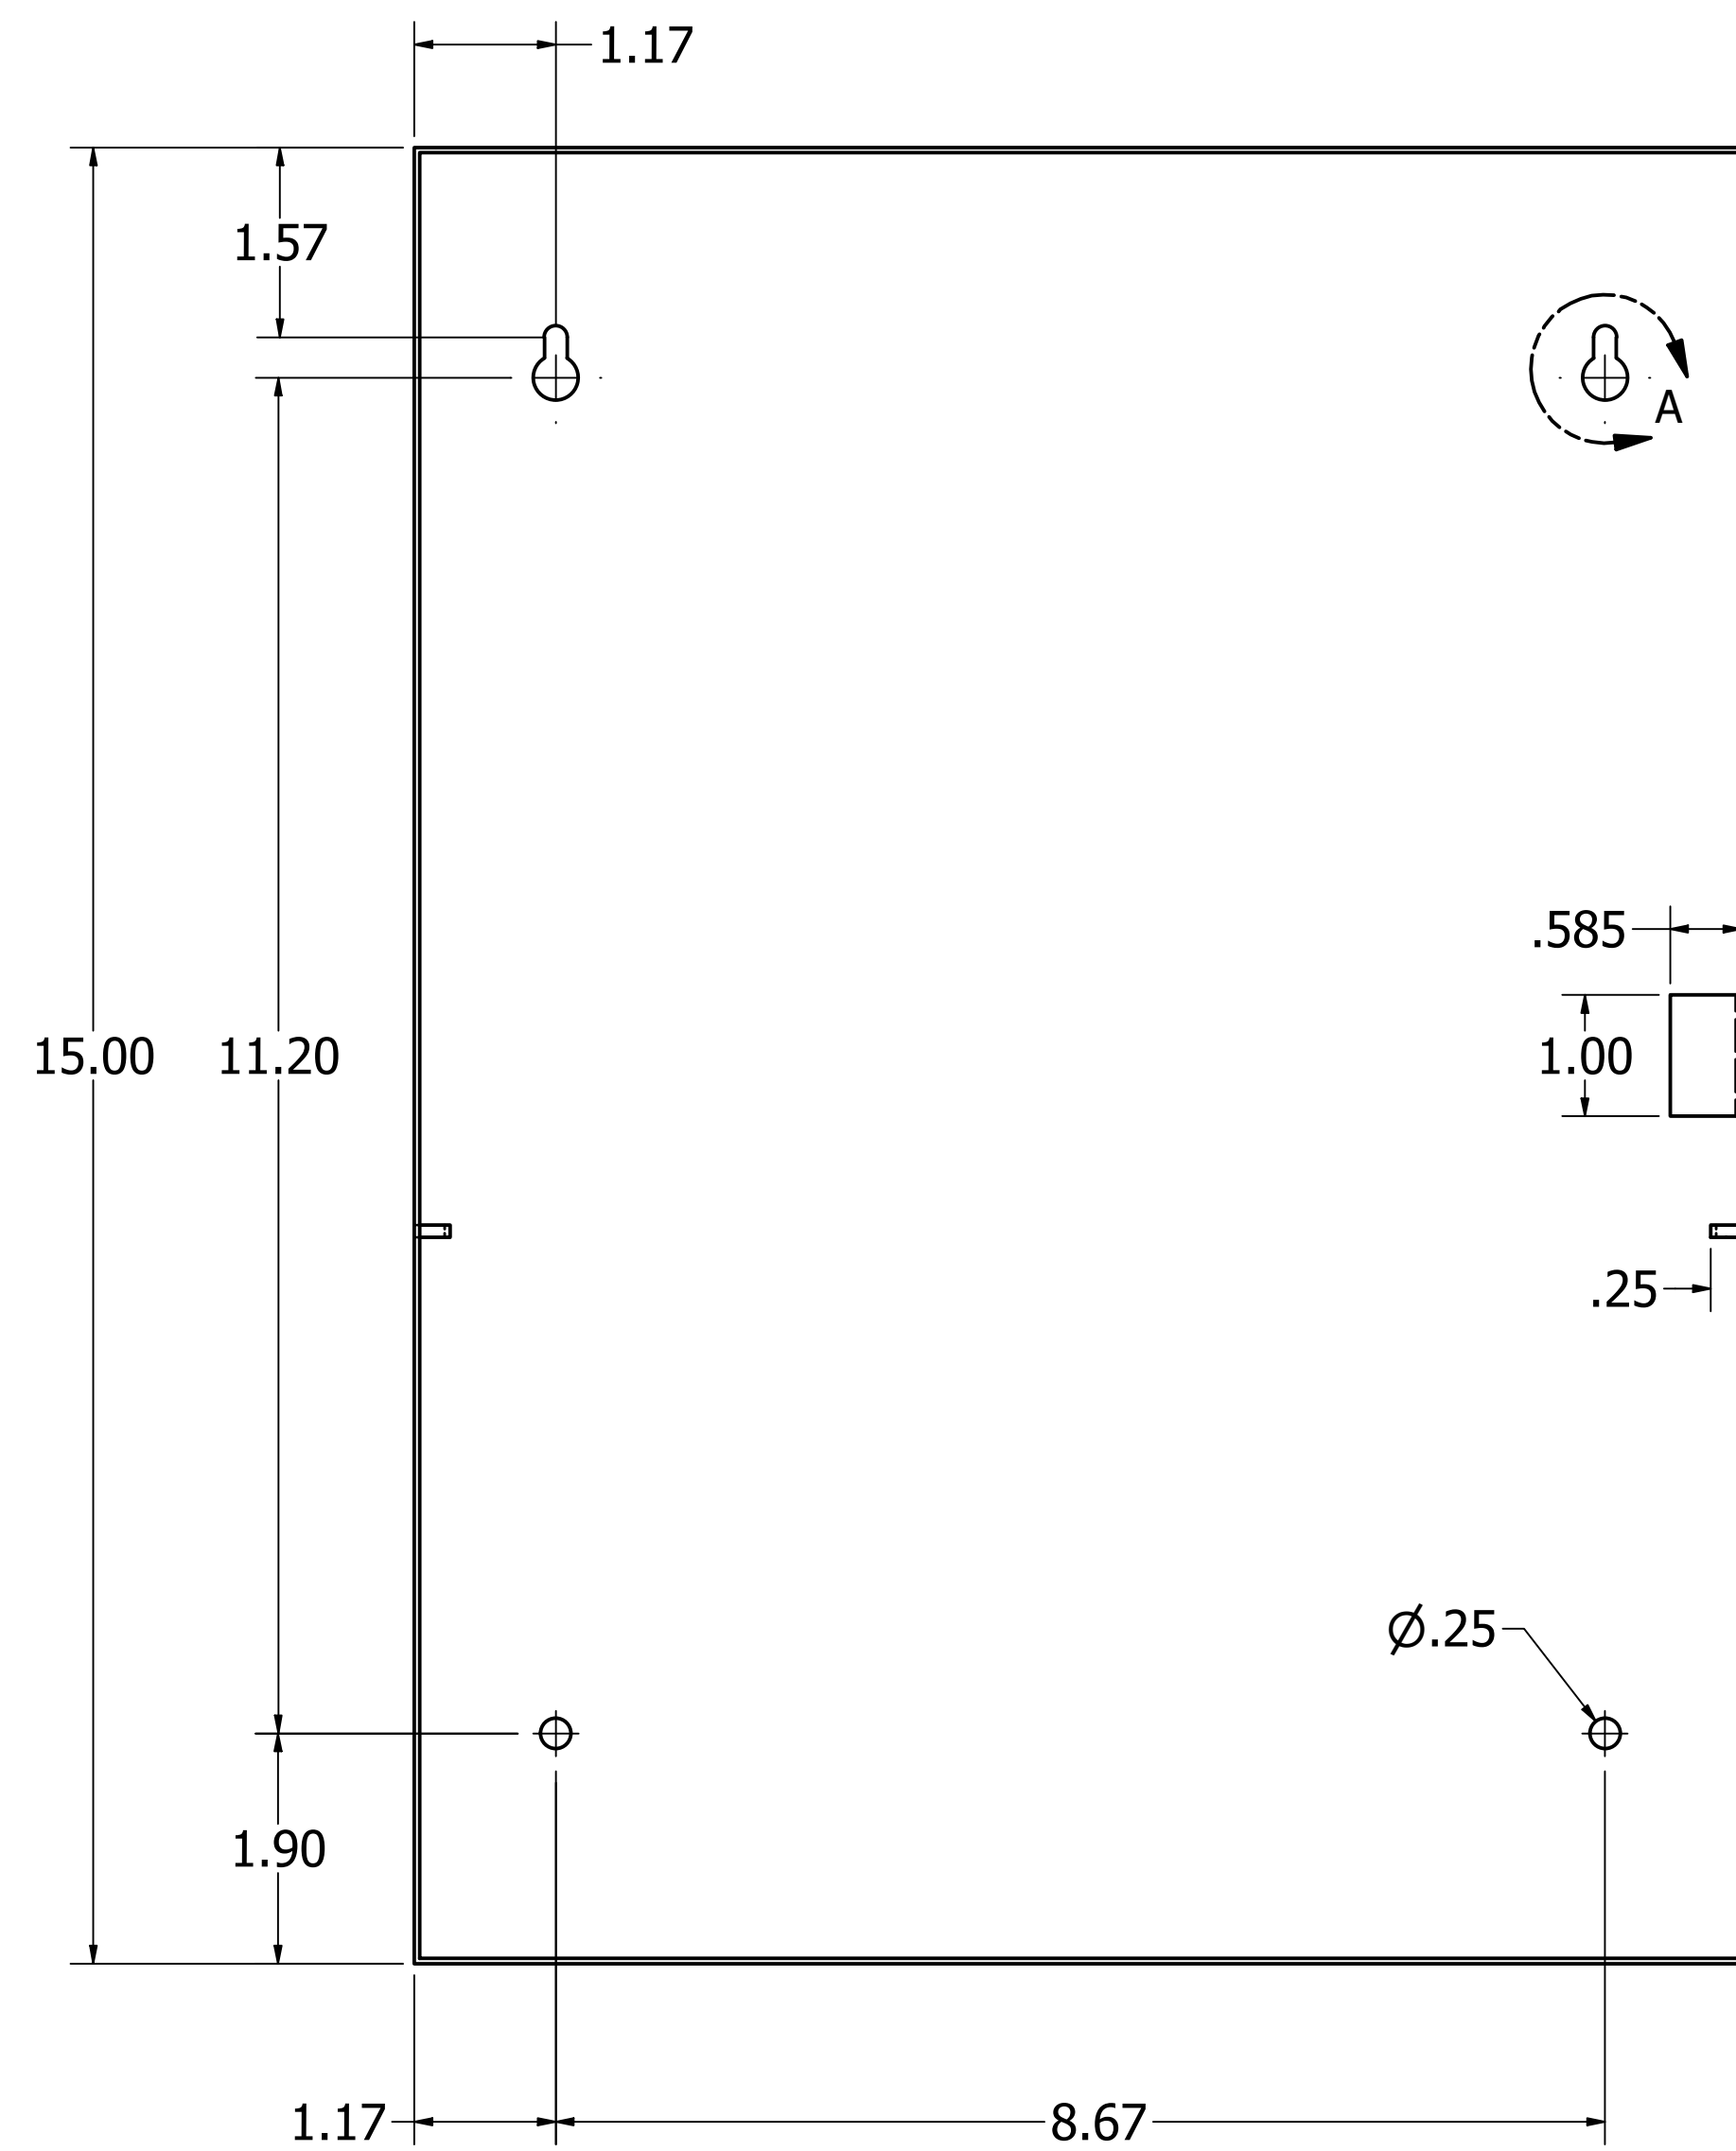

ALL UNITS IN INCHES UNLESS OTHERWISE STATED.
HOUSING MADE USING 19 GAUGE STEEL.

800-473-0213 | info@mierproducts.com | www.mierproducts.com

DRAWN Andrew Thompson	6/5/2019	Mier Products, Inc.	
CHECKED Brock Borden	3/5/2020	TITLE	
QA		bw-docbox2 (MPO 2709)	
MFG		SIZE D	DWG NO bw-docbox2
APPROVED		SCALE 2 : 3	REV
		SHEET 1 OF 1	