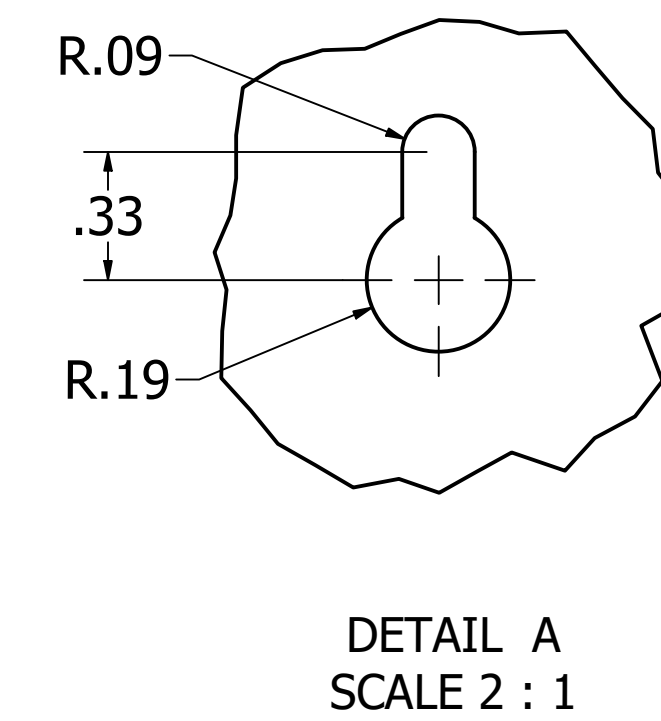

ALL UNITS IN INCHES UNLESS OTHERWISE STATED.
HOUSING MADE USING 19 GAUGE STEEL.

800-473-0213 | info@mierproducts.com | www.mierproducts.com

DRAWN Andrew Thompson	6/5/2019	Mier Products, Inc.	
CHECKED Brock Borden	3/5/2020	TITLE	
QA		bw-docbox2 (MPO 2709)	
MFG		SIZE D	DWG NO bw-docbox2
APPROVED		SCALE 2 : 3	REV
		SHEET 1 OF 1	