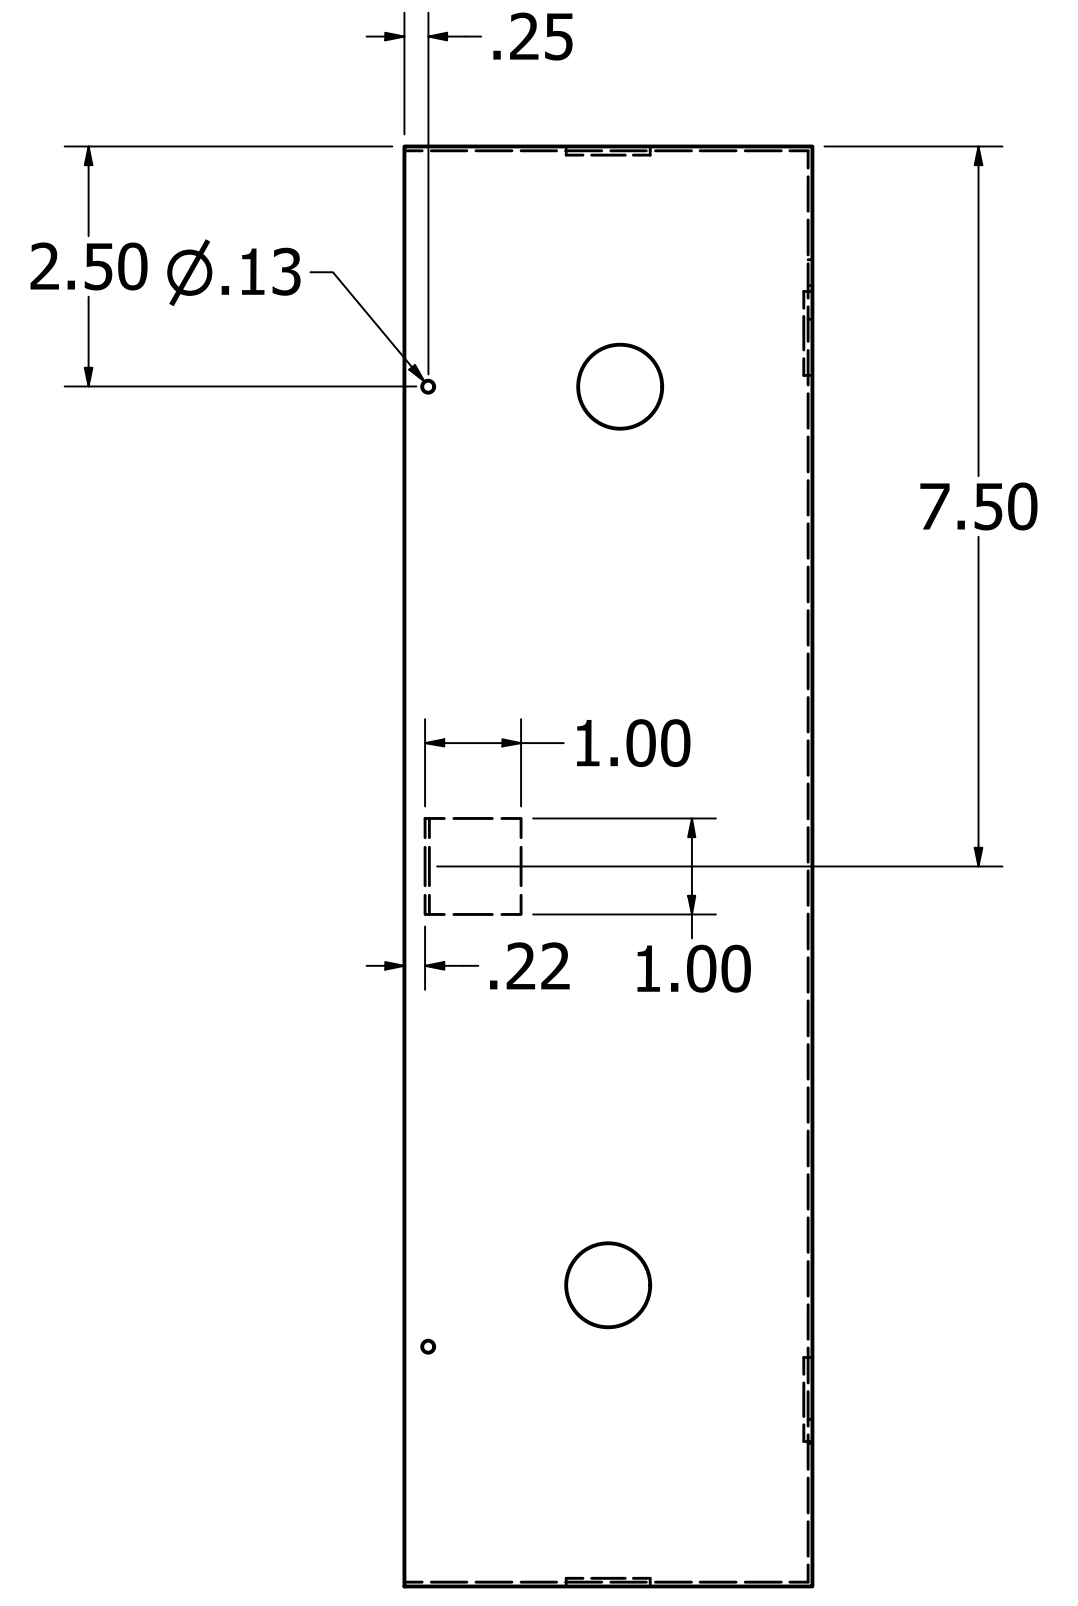

ALL UNITS IN INCHES UNLESS OTHERWISE STATED.

ALL KNOCK-OUTS HAVE Ø.875 INCHES.

HOUSING MADE USING 19 GAUGE STEEL.

DRAWN Brock Borden	3/2/2020	Mier Products		
CHECKED		TITLE		
QA		BW-99		
MFG		SIZE D	DWG NO bw-99	REV
APPROVED		SCALE 1 / 2	SHEET 1 OF 1	