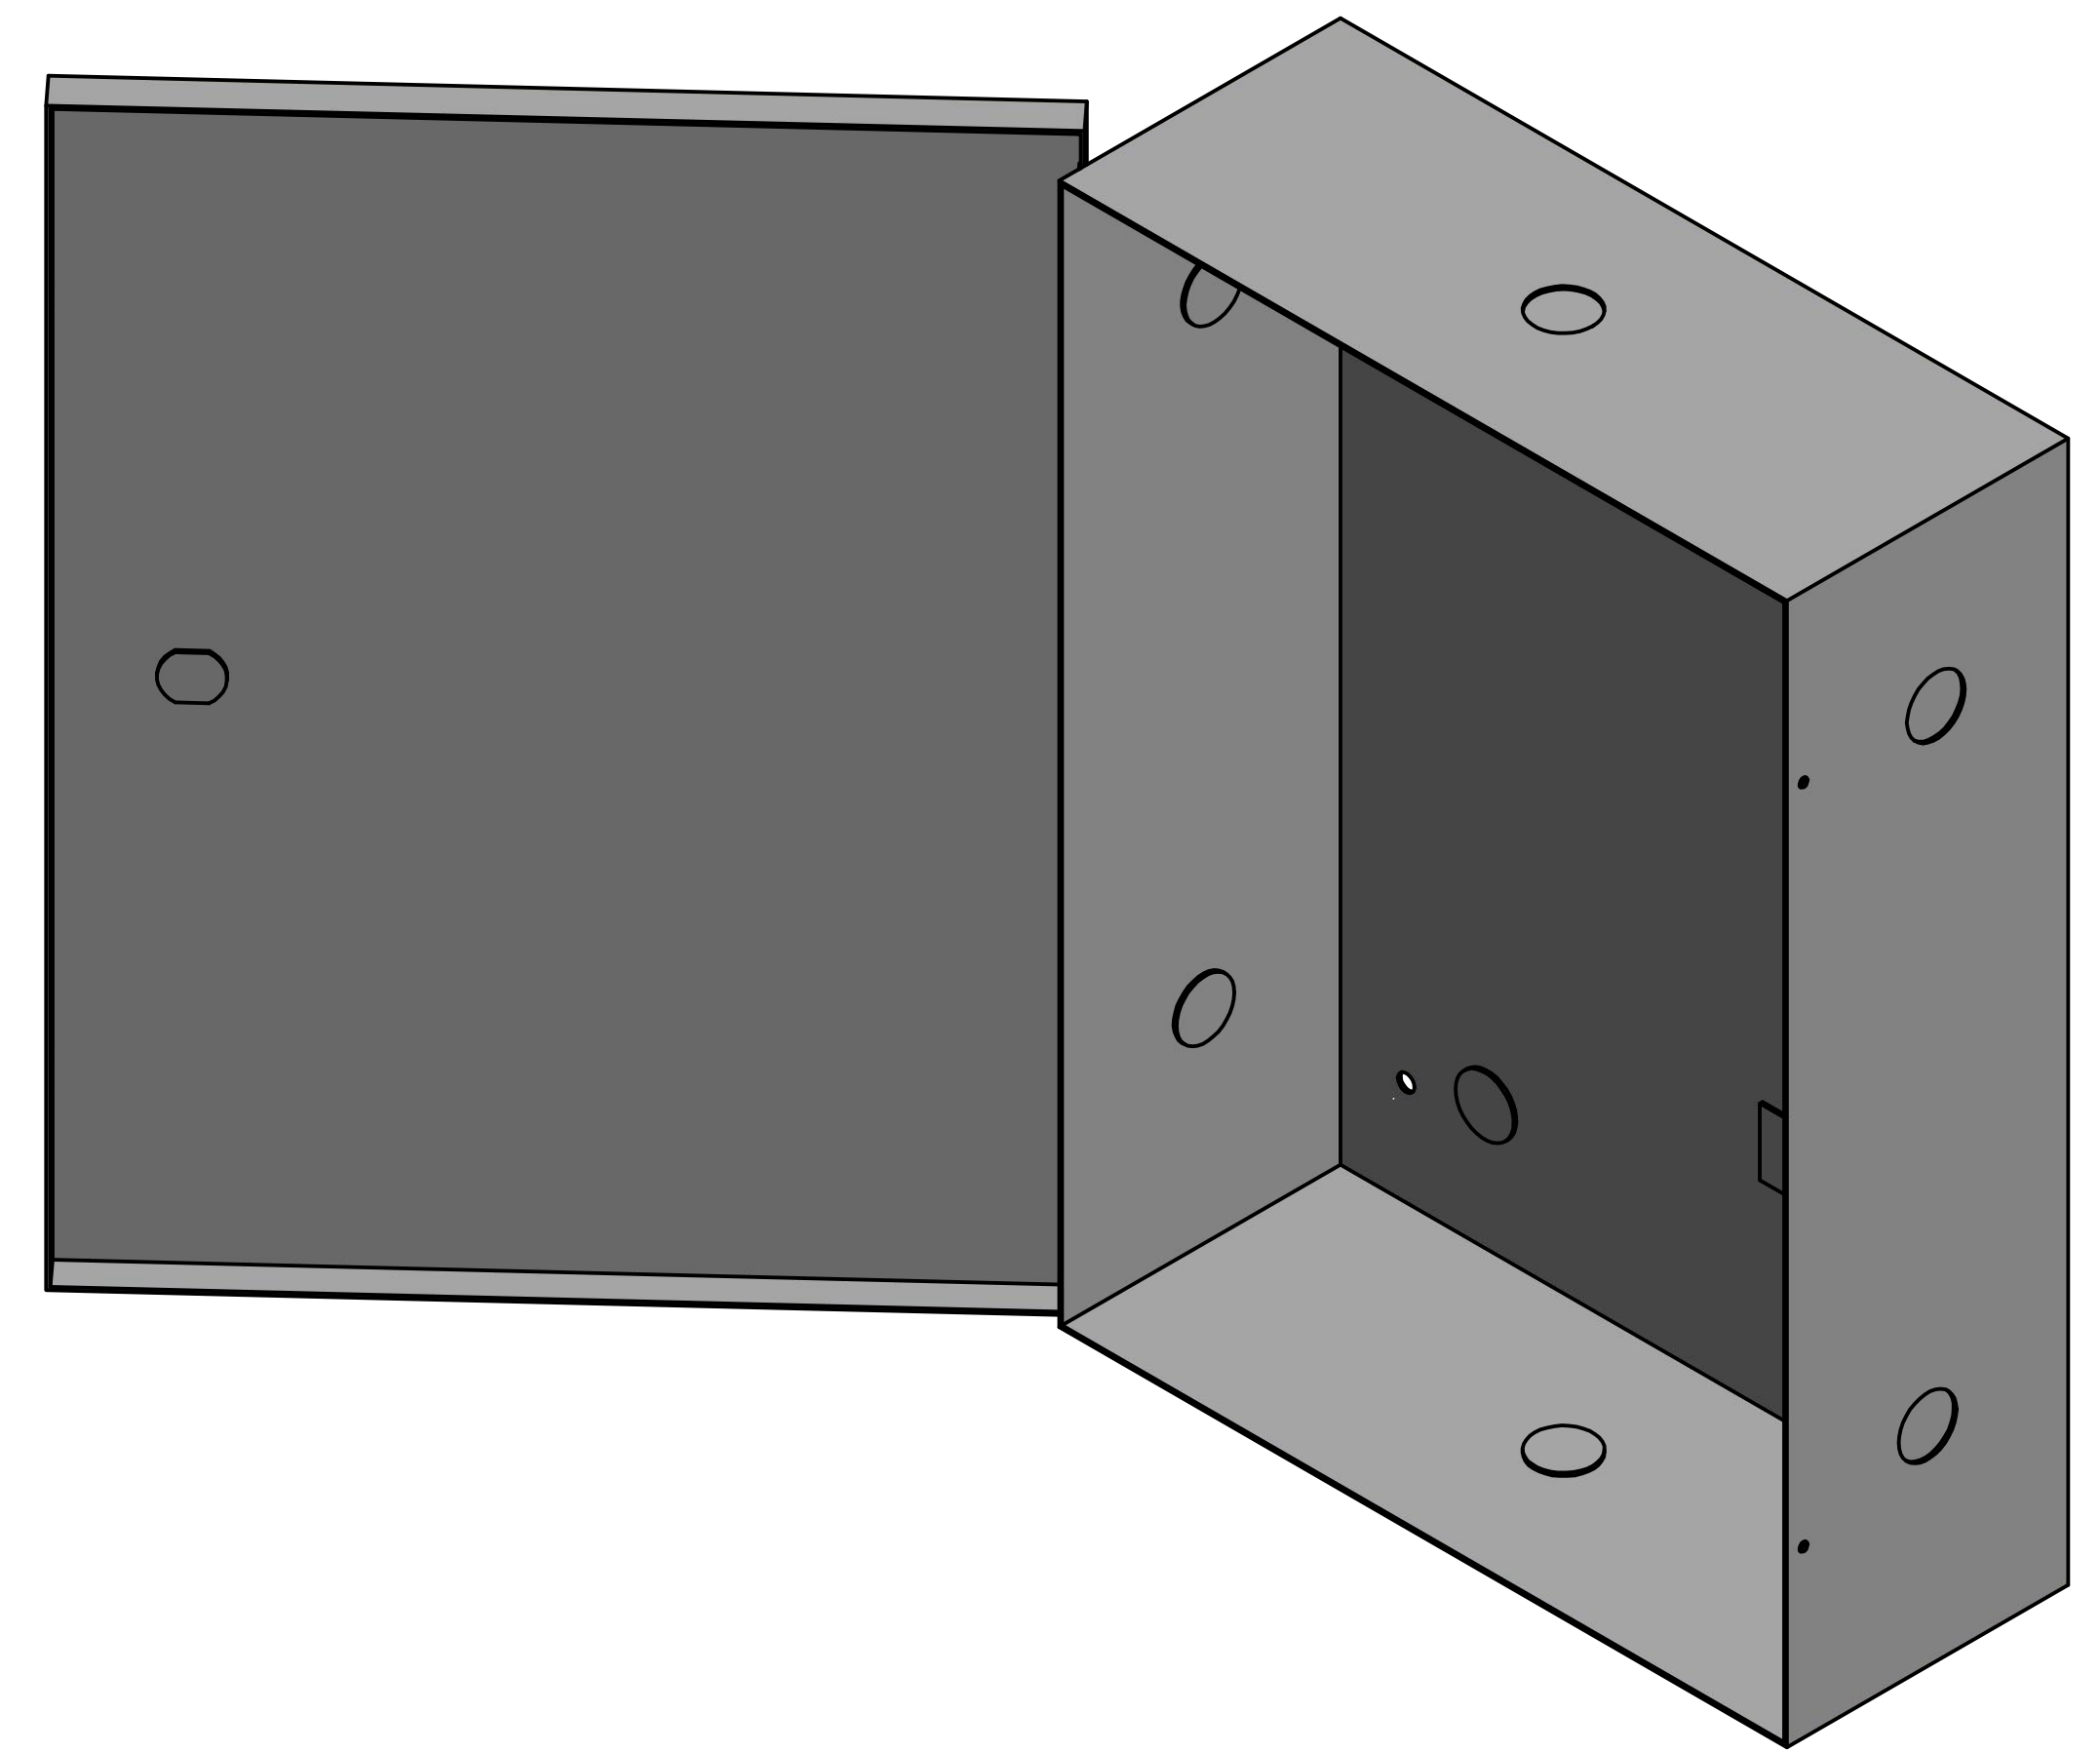

ALL UNITS IN INCHES UNLESS OTHERWISE STATED.

ALL KNOCK-OUTS HAVE Ø.875 INCHES.

HOUSING MADE USING 19 GAUGE STEEL.

DRAWN Brock Borden	3/2/2020	Mier Products		
CHECKED		TITLE		
QA		BW-99		
MFG		SIZE D	DWG NO bw-99	REV
APPROVED		SCALE 1 / 2	SHEET 1 OF 1	