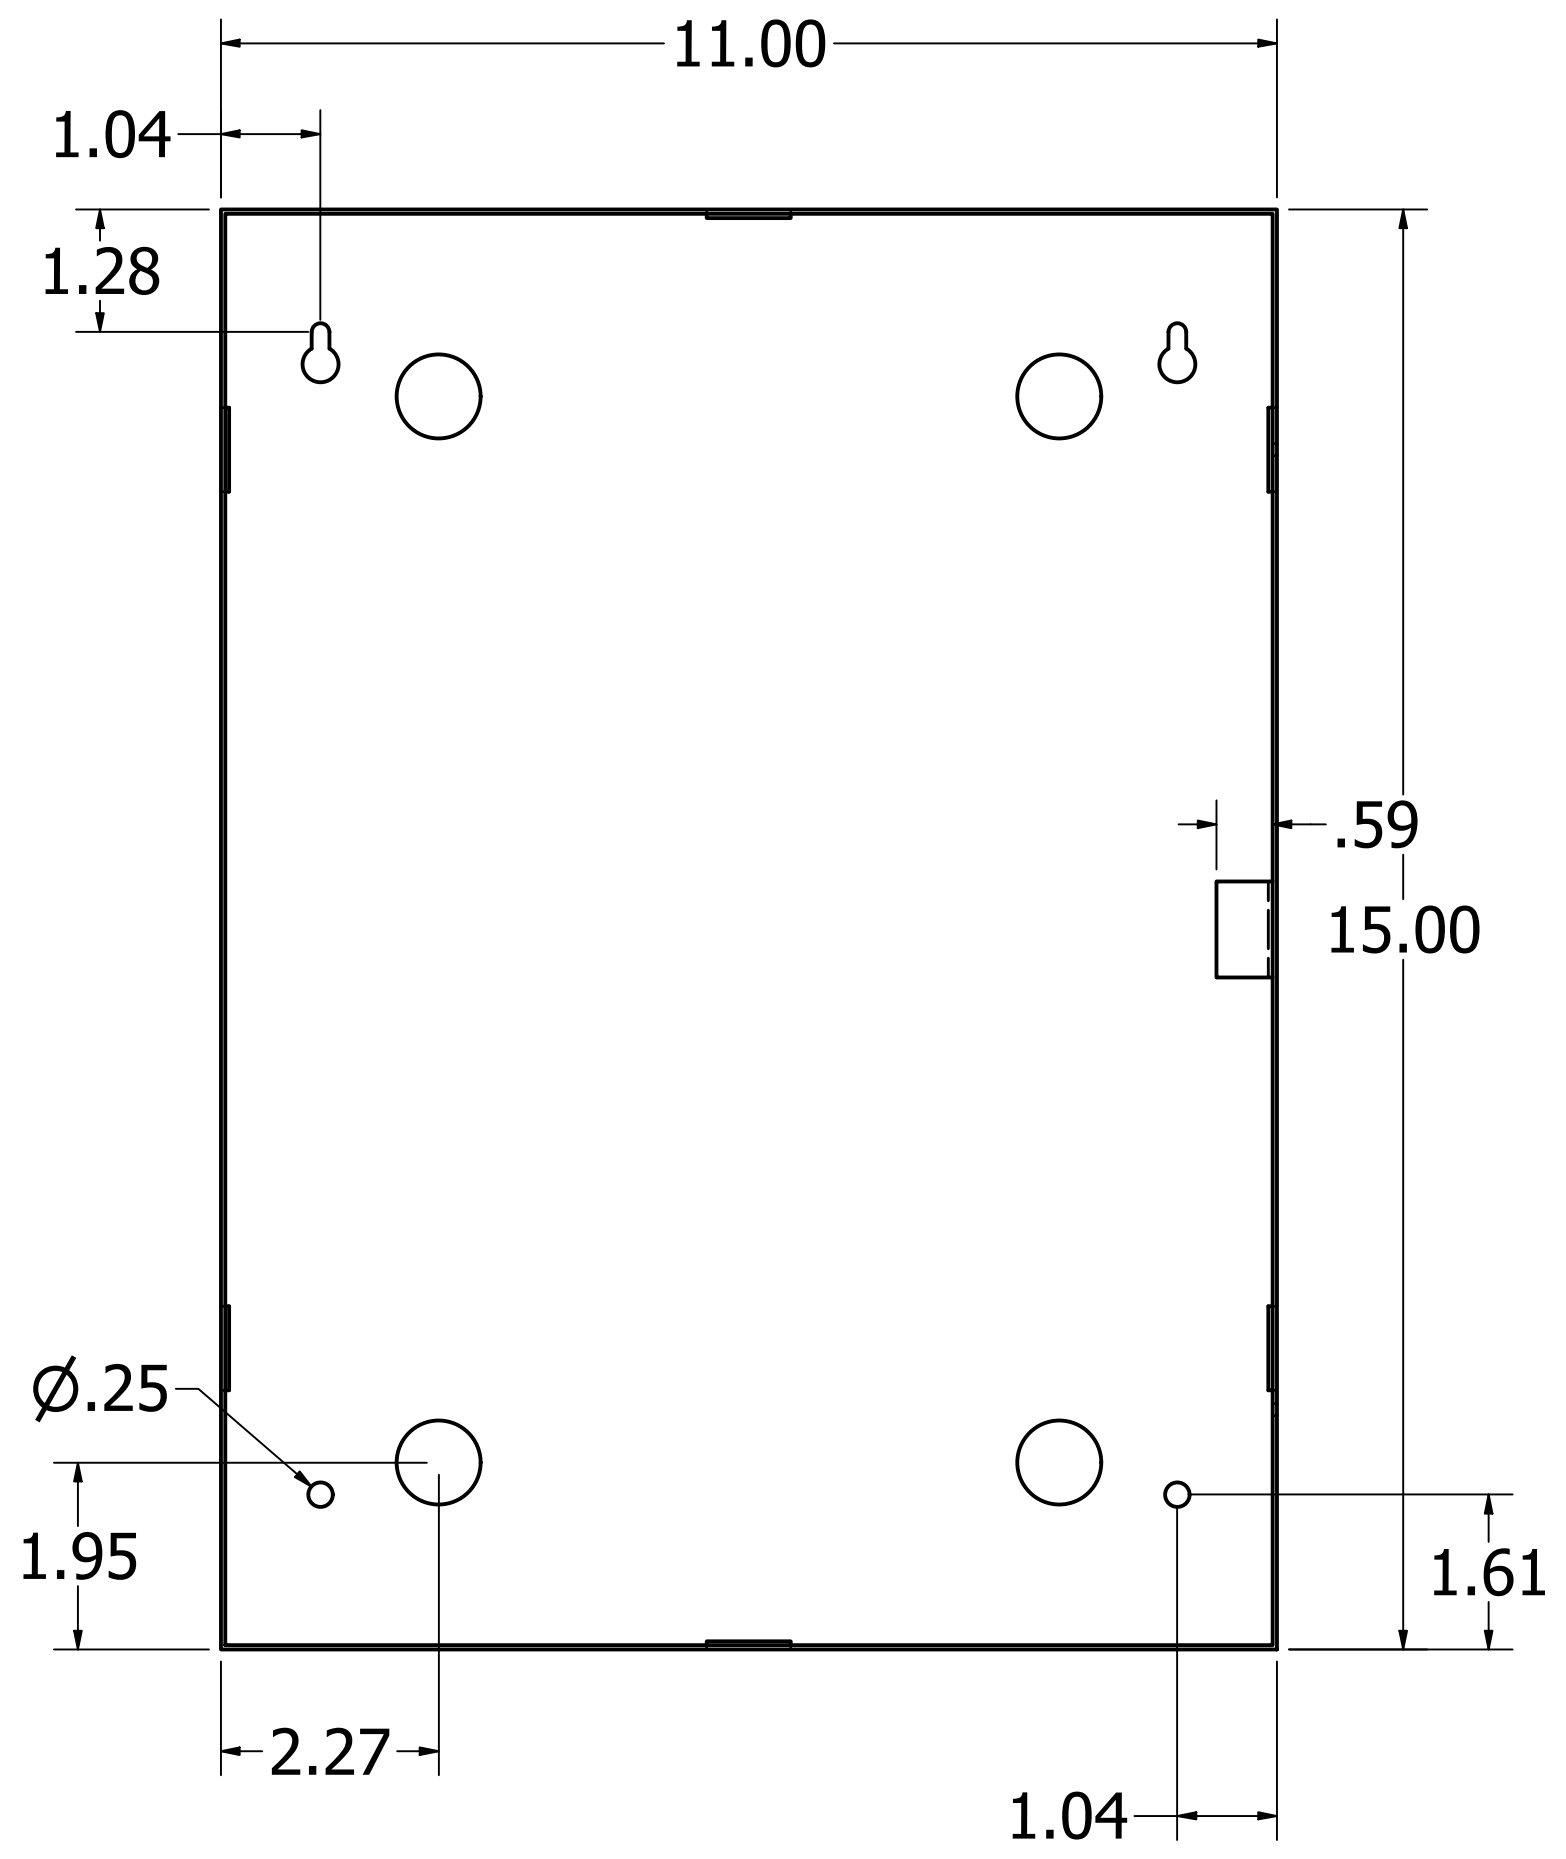

ALL UNITS IN INCHES UNLESS OTHERWISE STATED.

ALL KNOCK-OUTS HAVE Ø.875 INCHES.

HOUSING MADE USING 19 GAUGE STEEL.

DRAWN Brock Borden	3/2/2020	Mier Products		
CHECKED		TITLE		
QA		BW-99		
MFG		SIZE D	DWG NO bw-99	REV
APPROVED		SCALE 1 / 2	SHEET 1 OF 1	