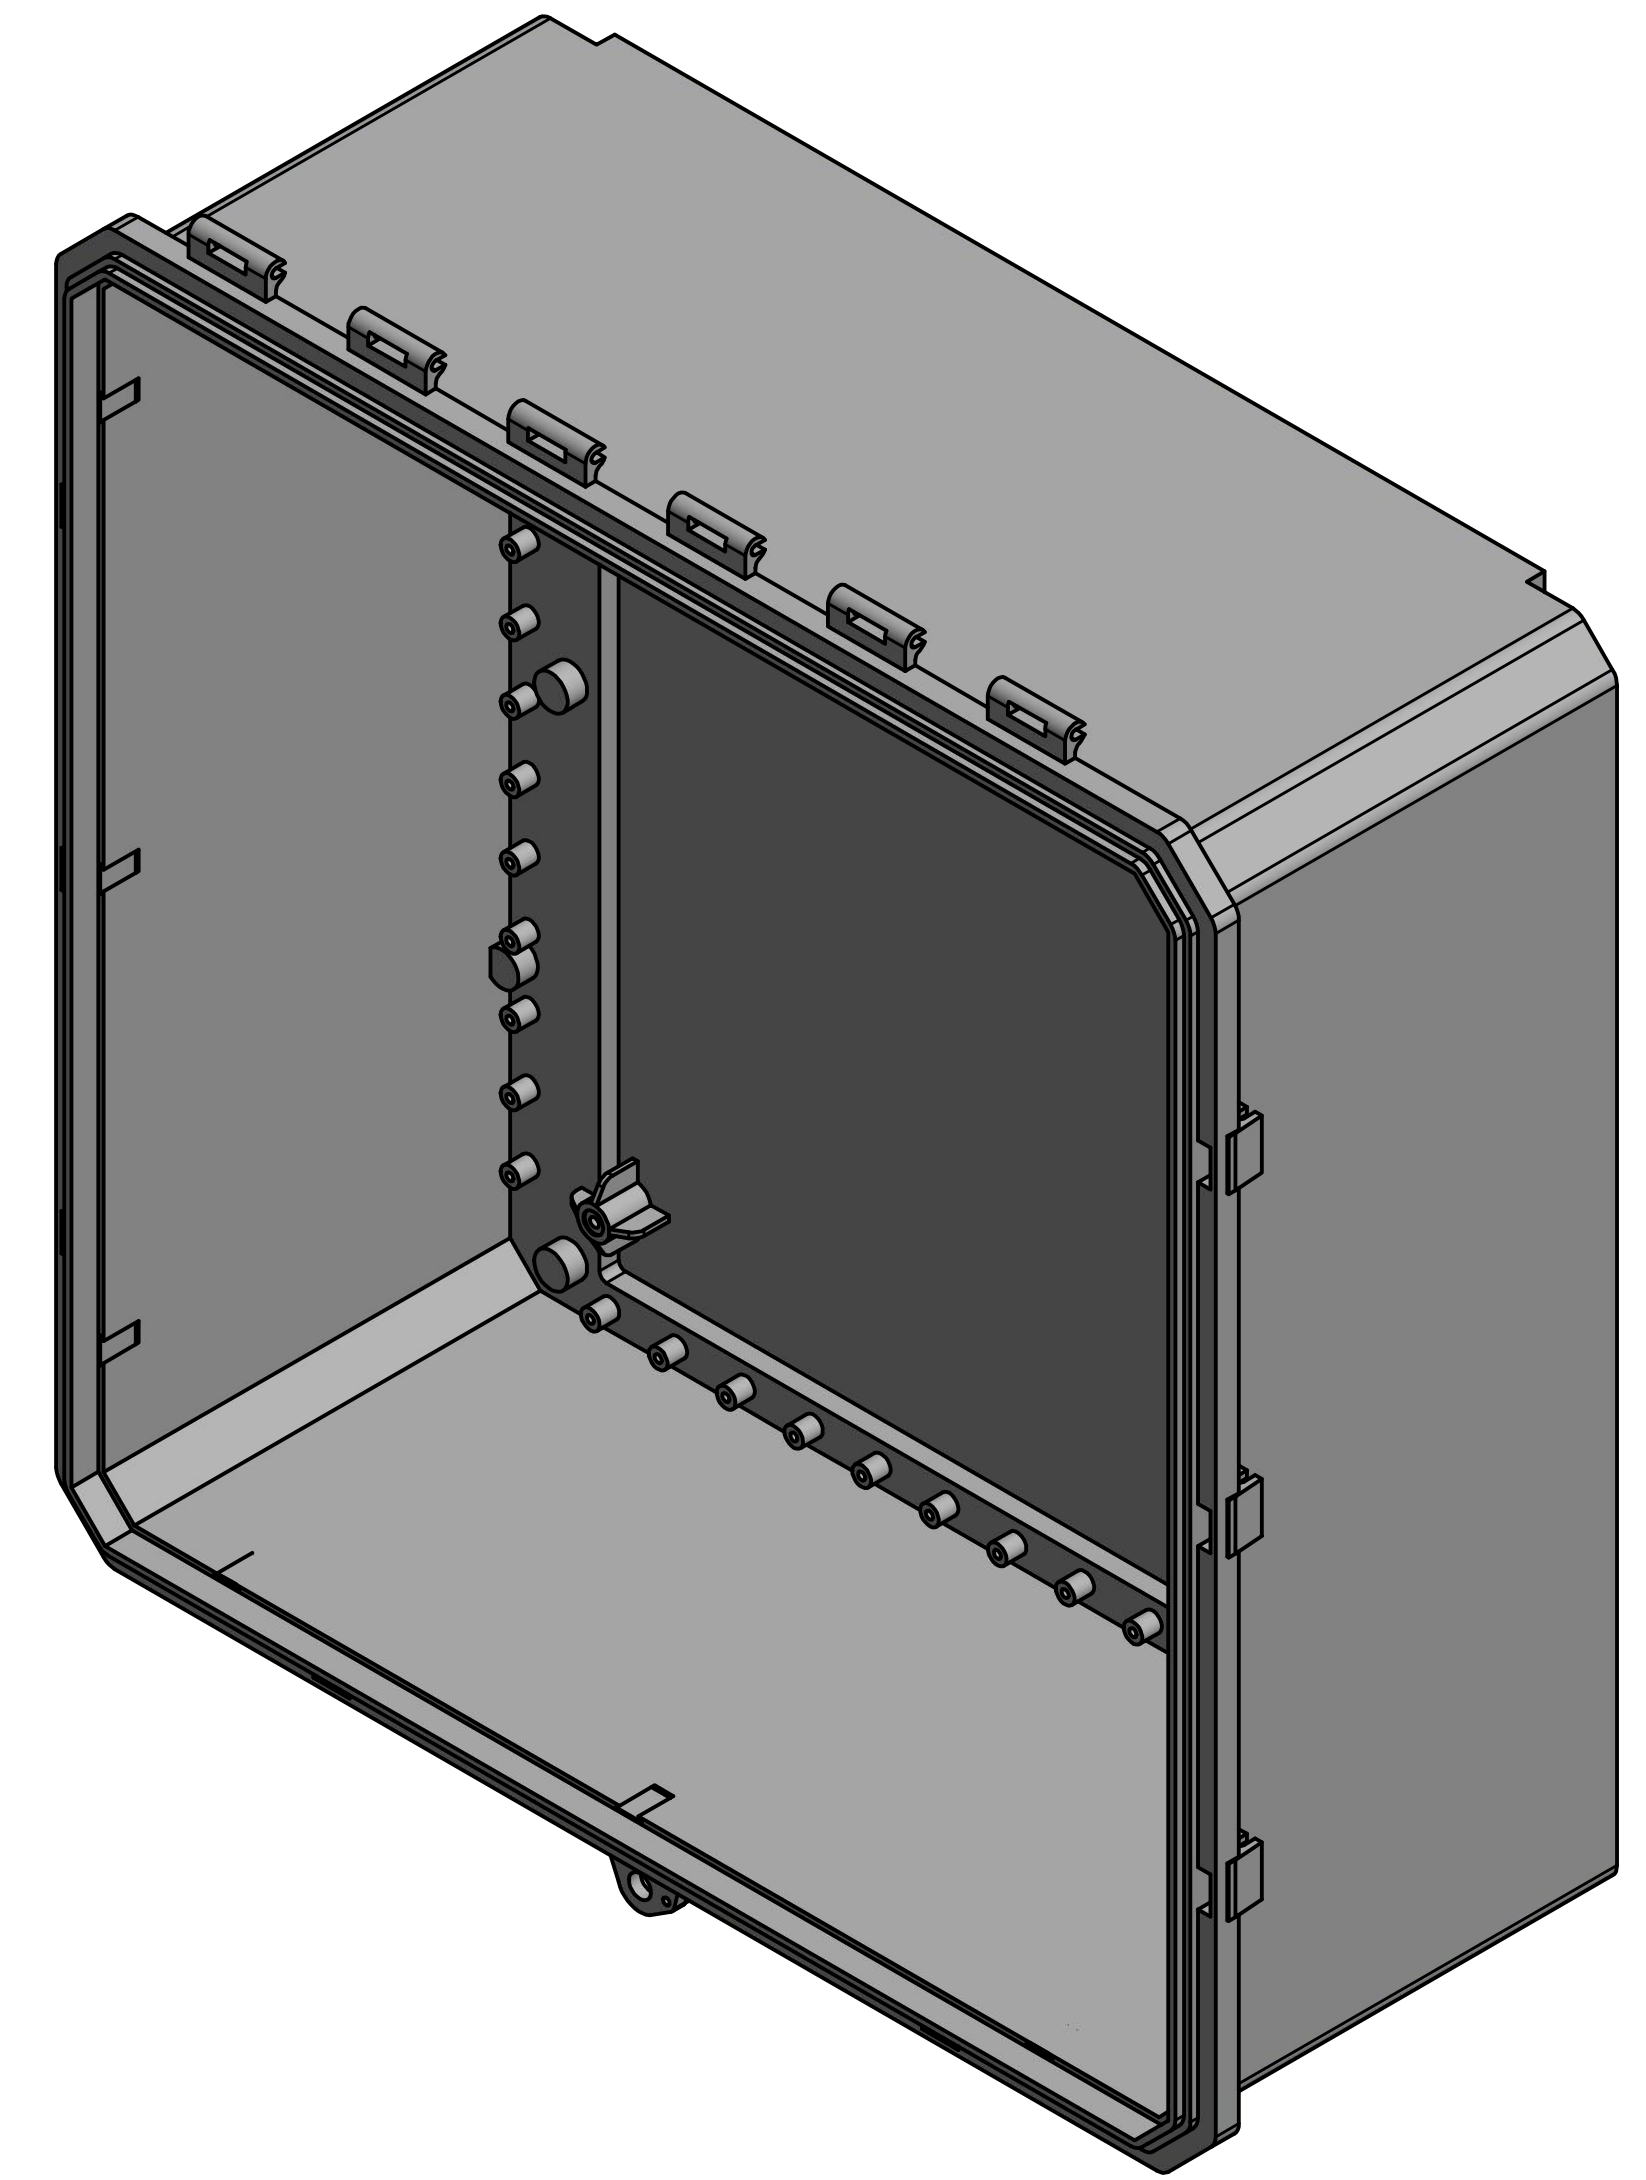

All Dimensions Are In Inches Unless Otherwise Stated.

The BW-242410 Is A Polycarbonate Enclosure.

NEMA 4X Rated To Ensure No Corrosion.

800-473-0213 | info@mierproducts.com | www.mierproducts.com

DRAWN Brock Borden	1/31/2020	TITLE	
CHECKED		BW-242410	
QA		SIZE	DWG NO
MFG		D	bw-242410 box
APPROVED		SCALE	1/31
		SHEET 1 OF 1	