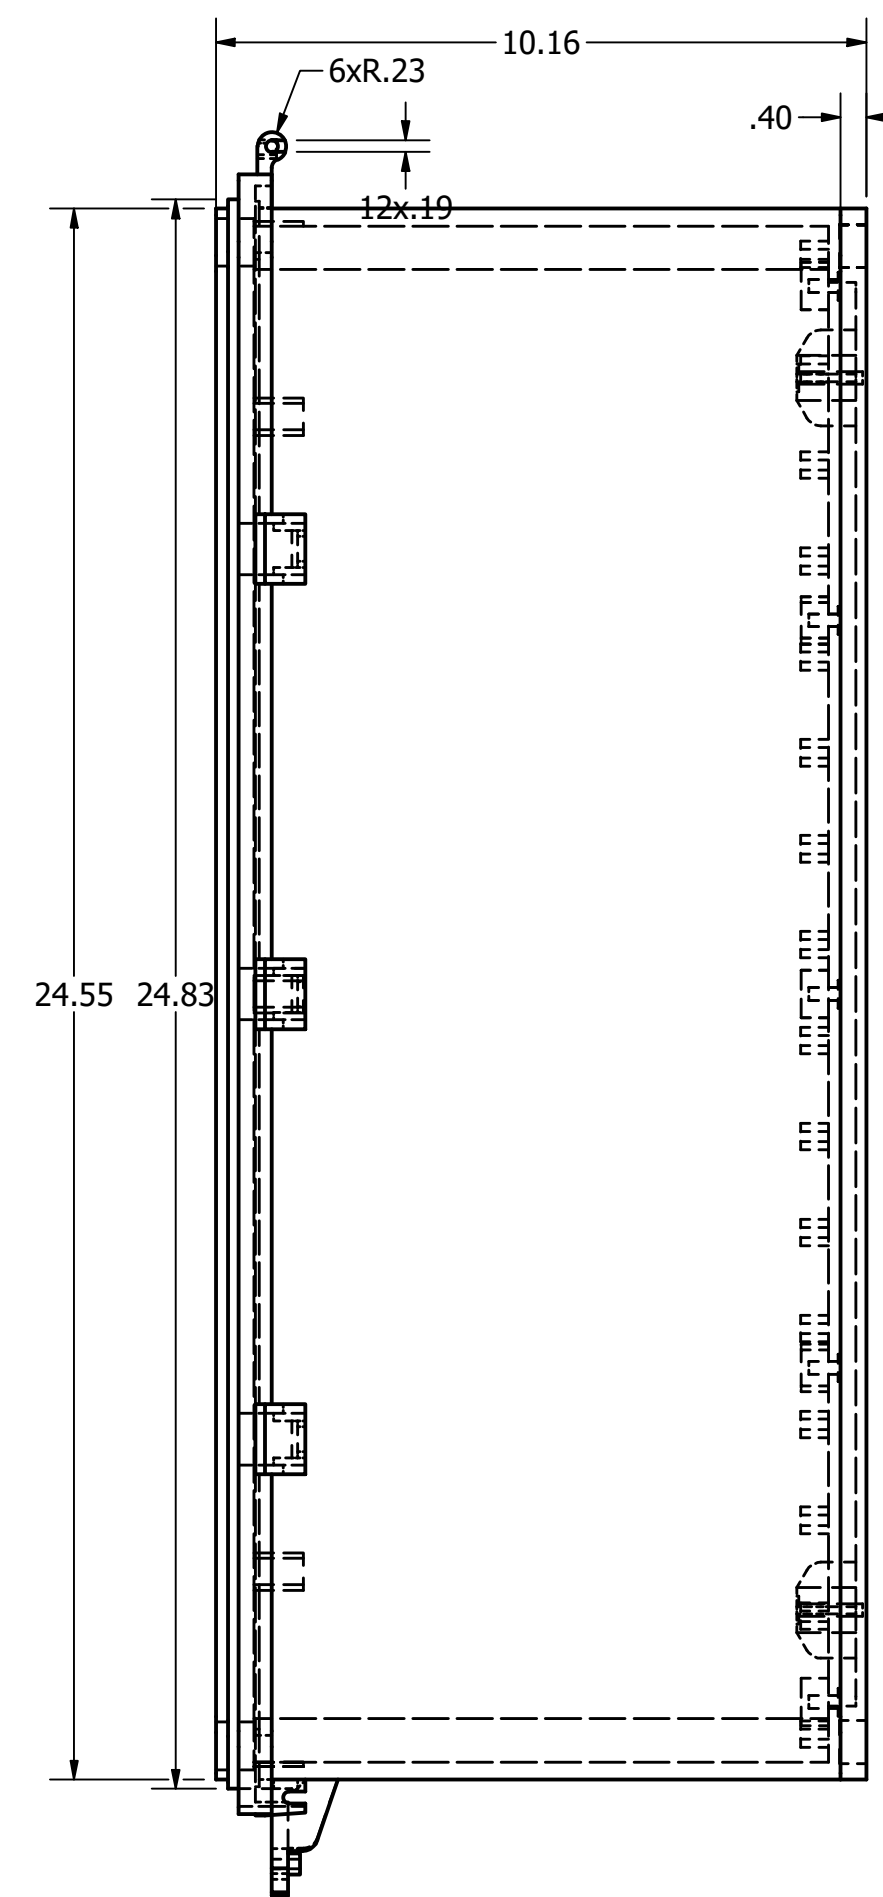

All Dimensions Are In Inches Unless Otherwise Stated.

The BW-242410 Is A Polycarbonate Enclosure.

NEMA 4X Rated To Ensure No Corrosion.

800-473-0213 | info@mierproducts.com | www.mierproducts.com

DRAWN Brock Borden	1/31/2020	TITLE	
CHECKED		BW-242410	
QA		SIZE	DWG NO
MFG		D	bw-242410 box
APPROVED		SCALE	1/31
		SHEET 1 OF 1	