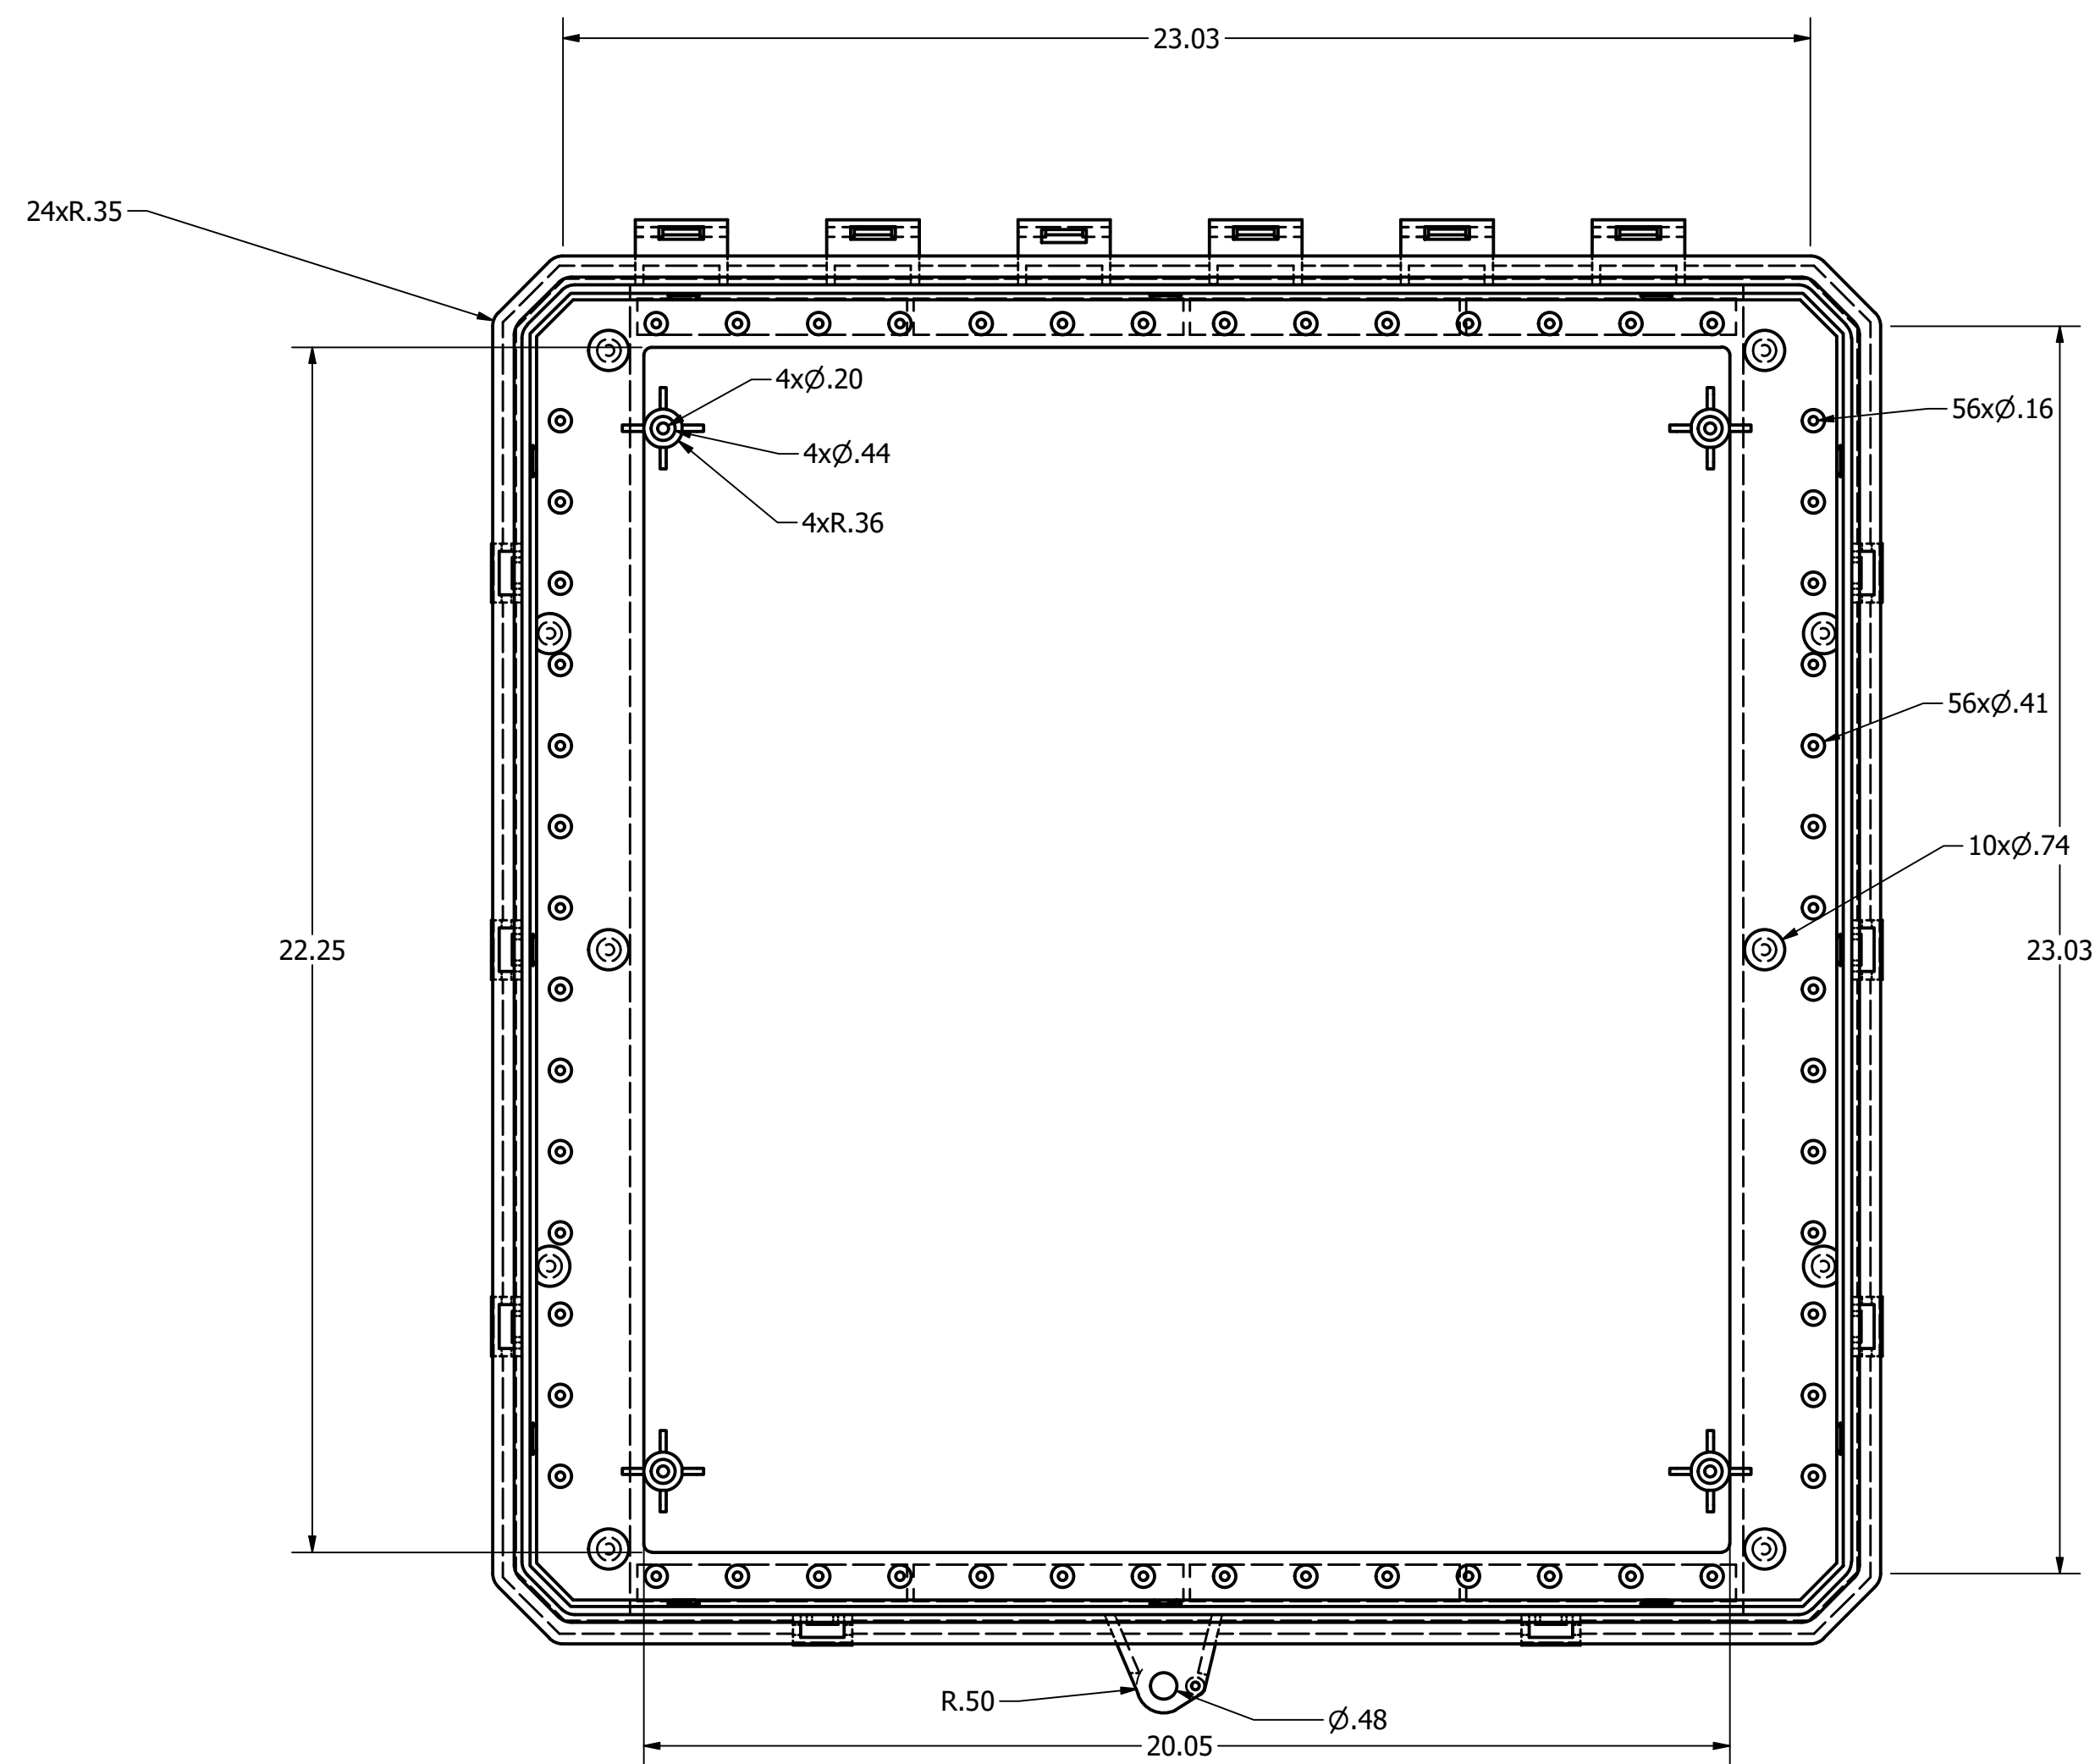

All Dimensions Are In Inches Unless Otherwise Stated.

The BW-242410 Is A Polycarbonate Enclosure.

NEMA 4X Rated To Ensure No Corrosion.

800-473-0213 | info@mierproducts.com | www.mierproducts.com

DRAWN Brock Borden	1/31/2020	TITLE	
CHECKED		BW-242410	
QA		SIZE	DWG NO
MFG		D	bw-242410 box
APPROVED		SCALE	1/31
		SHEET 1 OF 1	