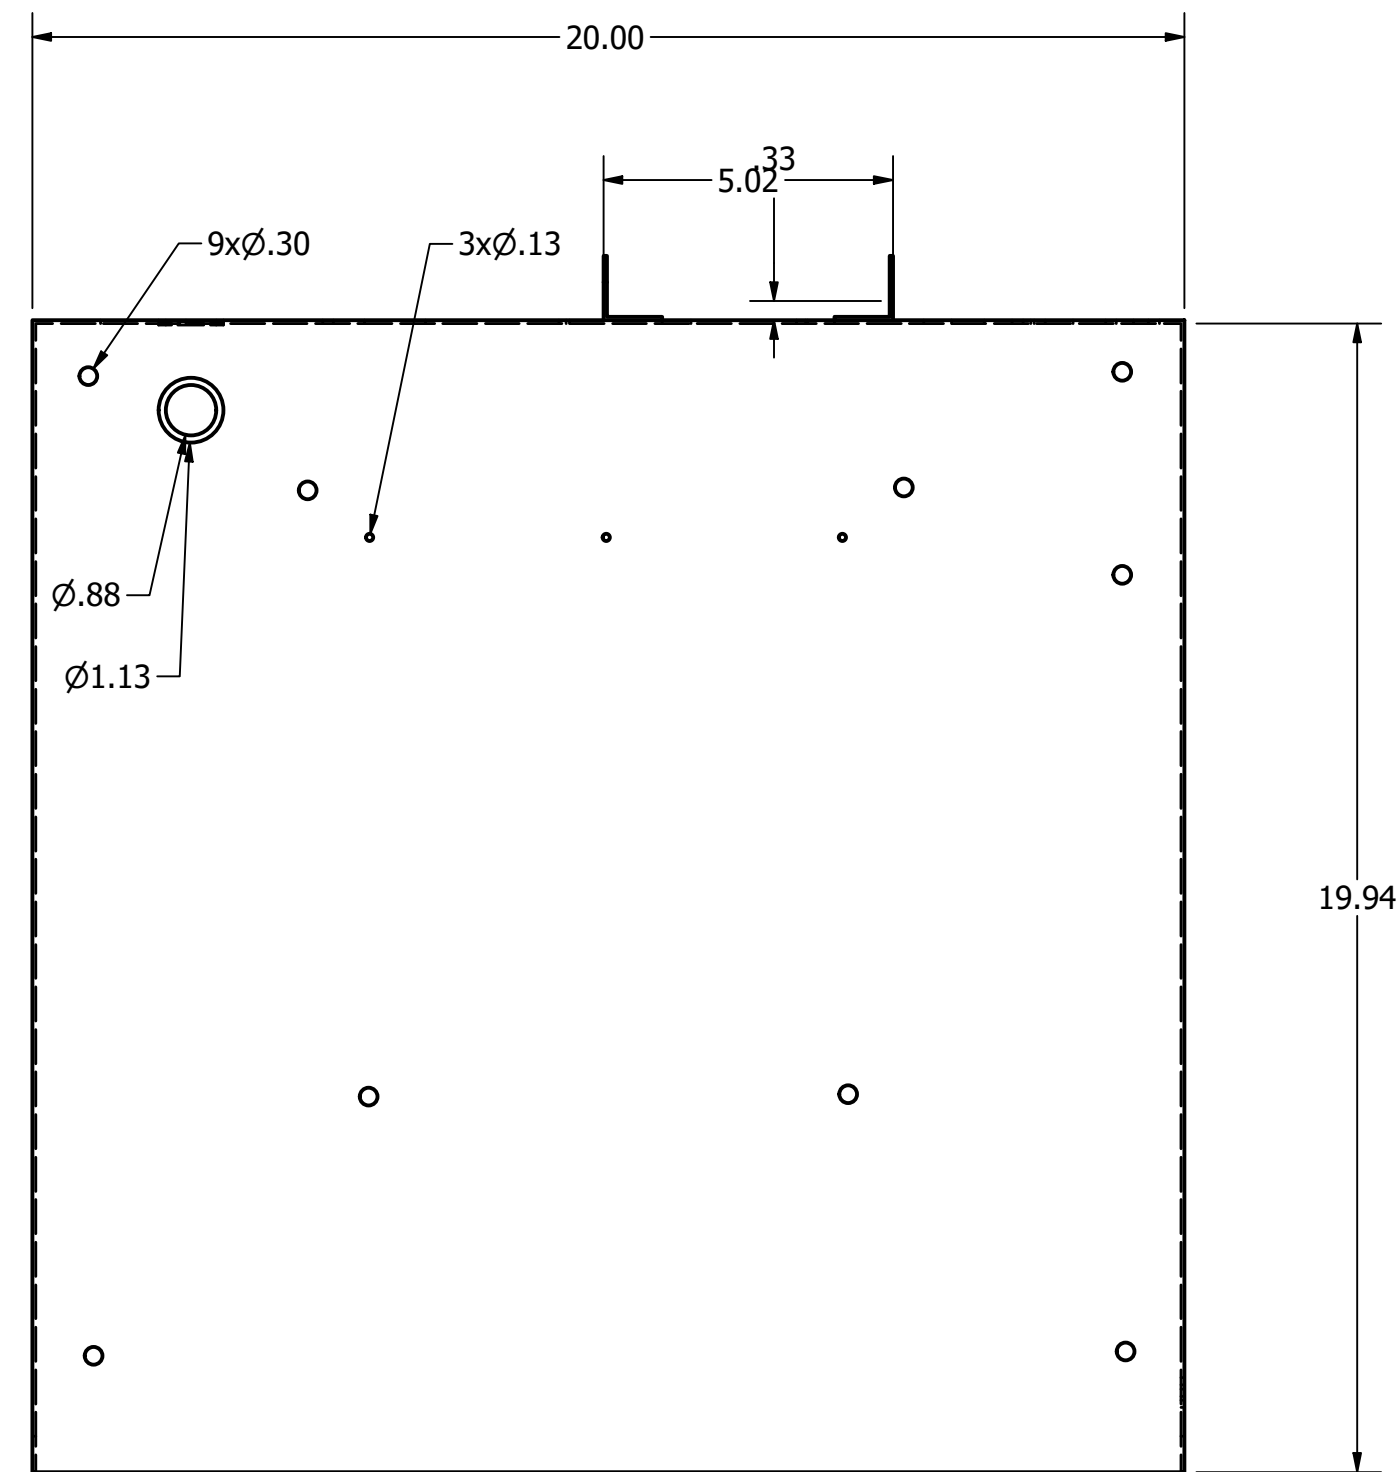

ALL UNITS IN INCHES UNLESS OTHERWISE STATED.

ALL KNOCKOUTS ARE DOUBLE KNOCKOUTS WITH AN INTERNAL $\varnothing 0.88$ IN AND AN EXTERNAL $\varnothing 1.13$ IN.

800-473-0213 | info@mierproducts.com | www.mierproducts.com

DRAWN Brock	2/17/2020	Mier Products	
CHECKED		TITLE	
QA		BW-200	
MFG		SIZE D	DWG NO bw-200 box
APPROVED		SCALE 3/10	REV
		SHEET 1 OF 1	