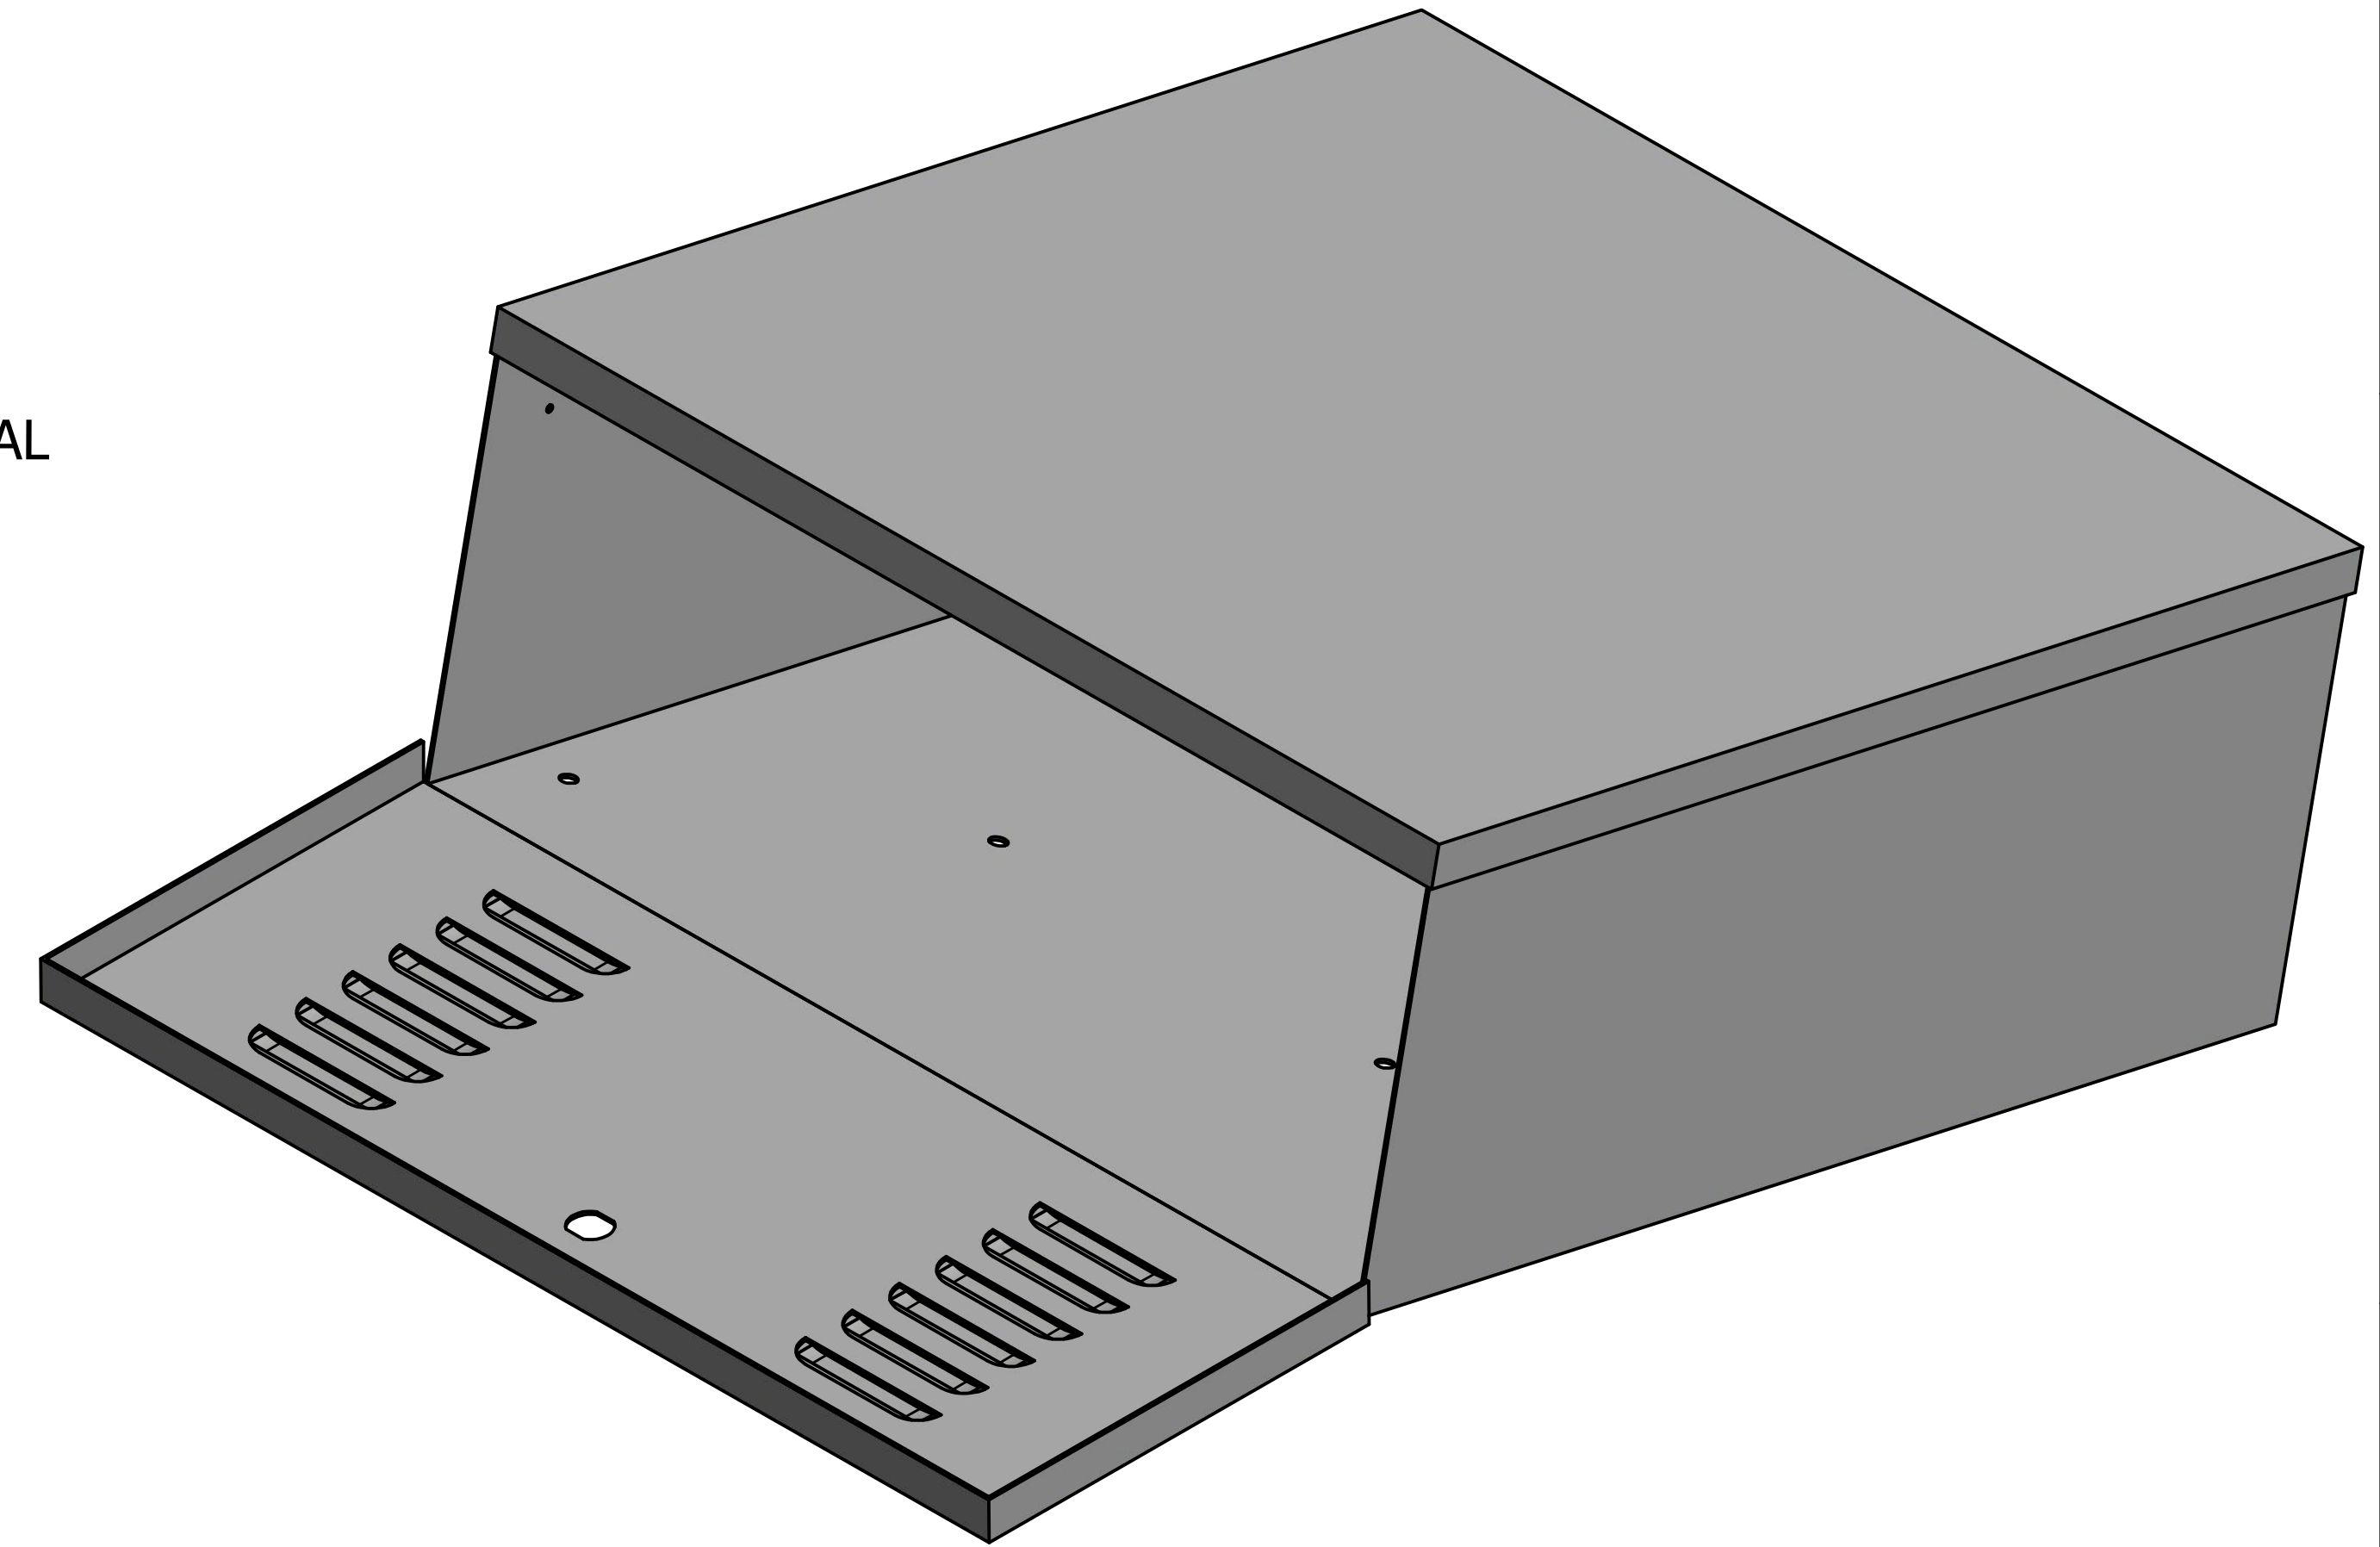

ALL UNITS IN INCHES UNLESS OTHERWISE STATED.

ALL KNOCKOUTS ARE DOUBLE KNOCKOUTS WITH AN INTERNAL $\varnothing 0.88$ IN AND AN EXTERNAL $\varnothing 1.13$ IN.

800-473-0213 | info@mierproducts.com | www.mierproducts.com

DRAWN Brock	2/17/2020	Mier Products	
CHECKED		TITLE	
QA		BW-200	
MFG		SIZE D	DWG NO bw-200 box
APPROVED		SCALE 3/10	REV
		SHEET 1 OF 1	