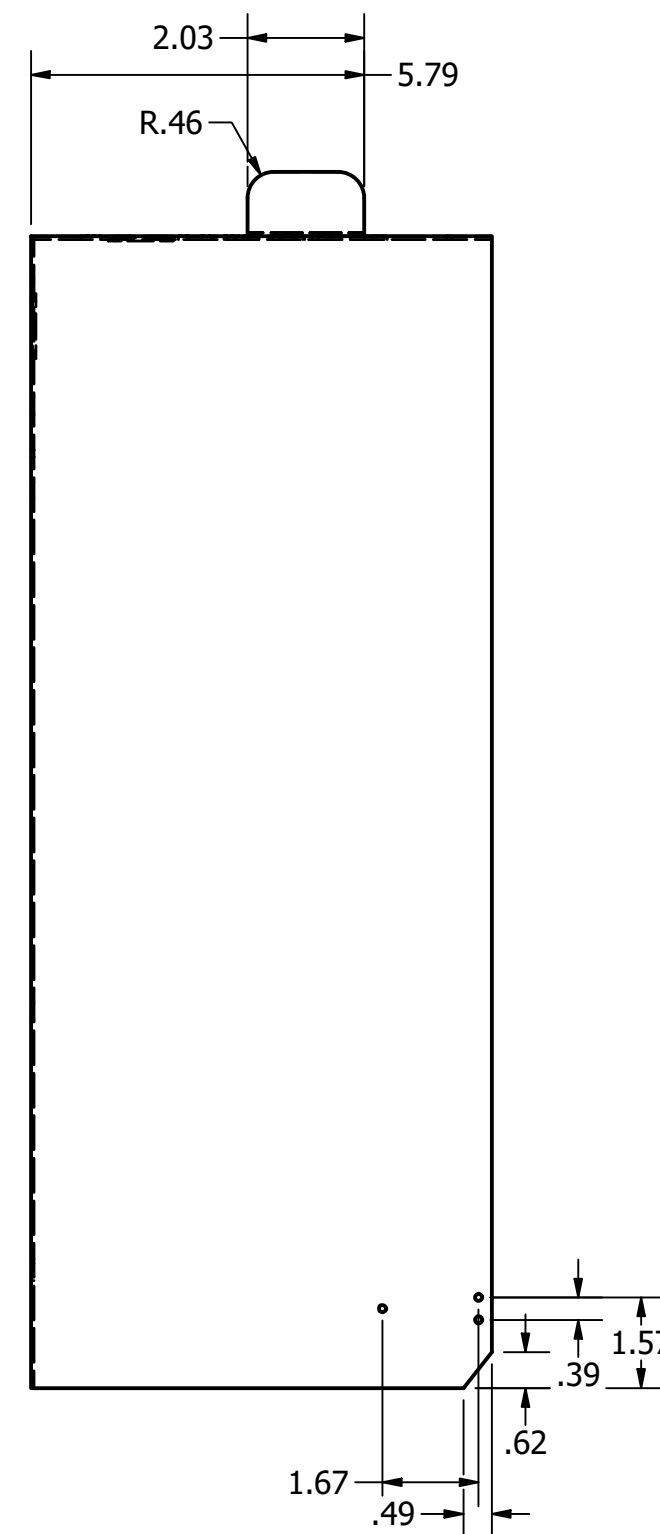

ALL UNITS IN INCHES UNLESS OTHERWISE STATED.

ALL KNOCKOUTS ARE DOUBLE KNOCKOUTS WITH AN INTERNAL $\varnothing 0.88$ IN AND AN EXTERNAL $\varnothing 1.13$ IN.

800-473-0213 | info@mierproducts.com | www.mierproducts.com

DRAWN Brock	2/17/2020	Mier Products	
CHECKED		TITLE	
QA		BW-200	
MFG		SIZE D	DWG NO bw-200 box
APPROVED		SCALE 3/10	REV
		SHEET 1 OF 1	