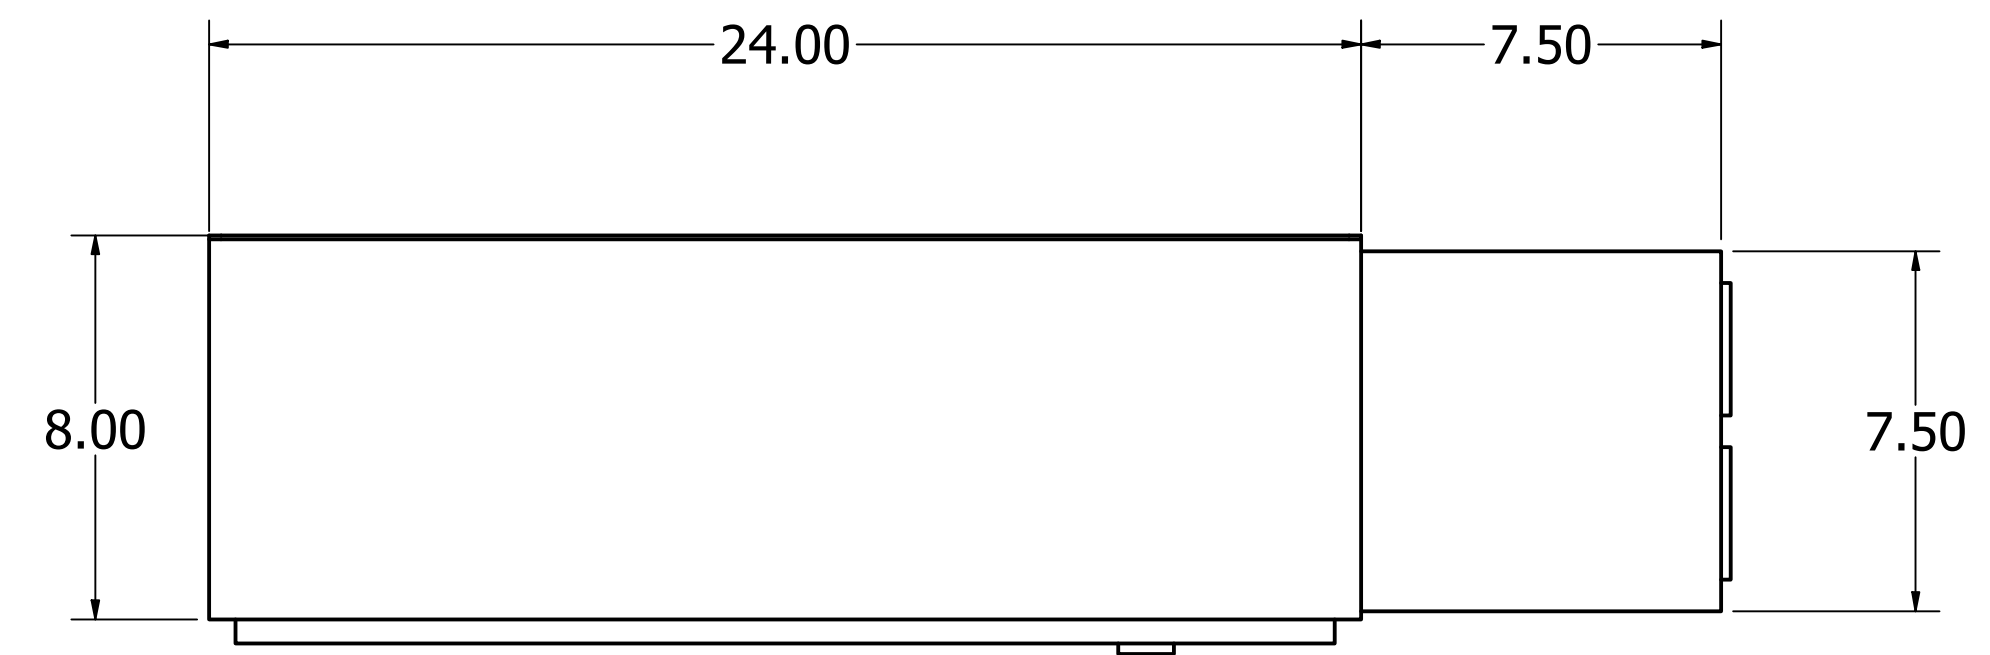

8 7 6 5 4 3 2 1

ALL UNITS IN INCHES UNLESS OTHERWISE STATED

HOUSING MADE USING 14 GAUGE STEEL

DETAILED DRAWINGS AVAILABLE UPON REQUEST

AC Unit is McLean T15-100 AC

NOTE: UNIT SHOWN WITHOUT DOOR IN VIEWS

800-473-0213 | info@mierproducts.com | www.mierproducts.com

DRAWN Brock Borden	1/8/2020	Mier Products, Inc.	
CHECKED		TITLE	
QA		dw-124-8-ace	
MFG		SIZE	DWG NO
APPROVED		D	bw-124-8-ace
		SCALE	1 / 4
			SHEET 1 OF 1

8 7 6 5 4 3 2 1