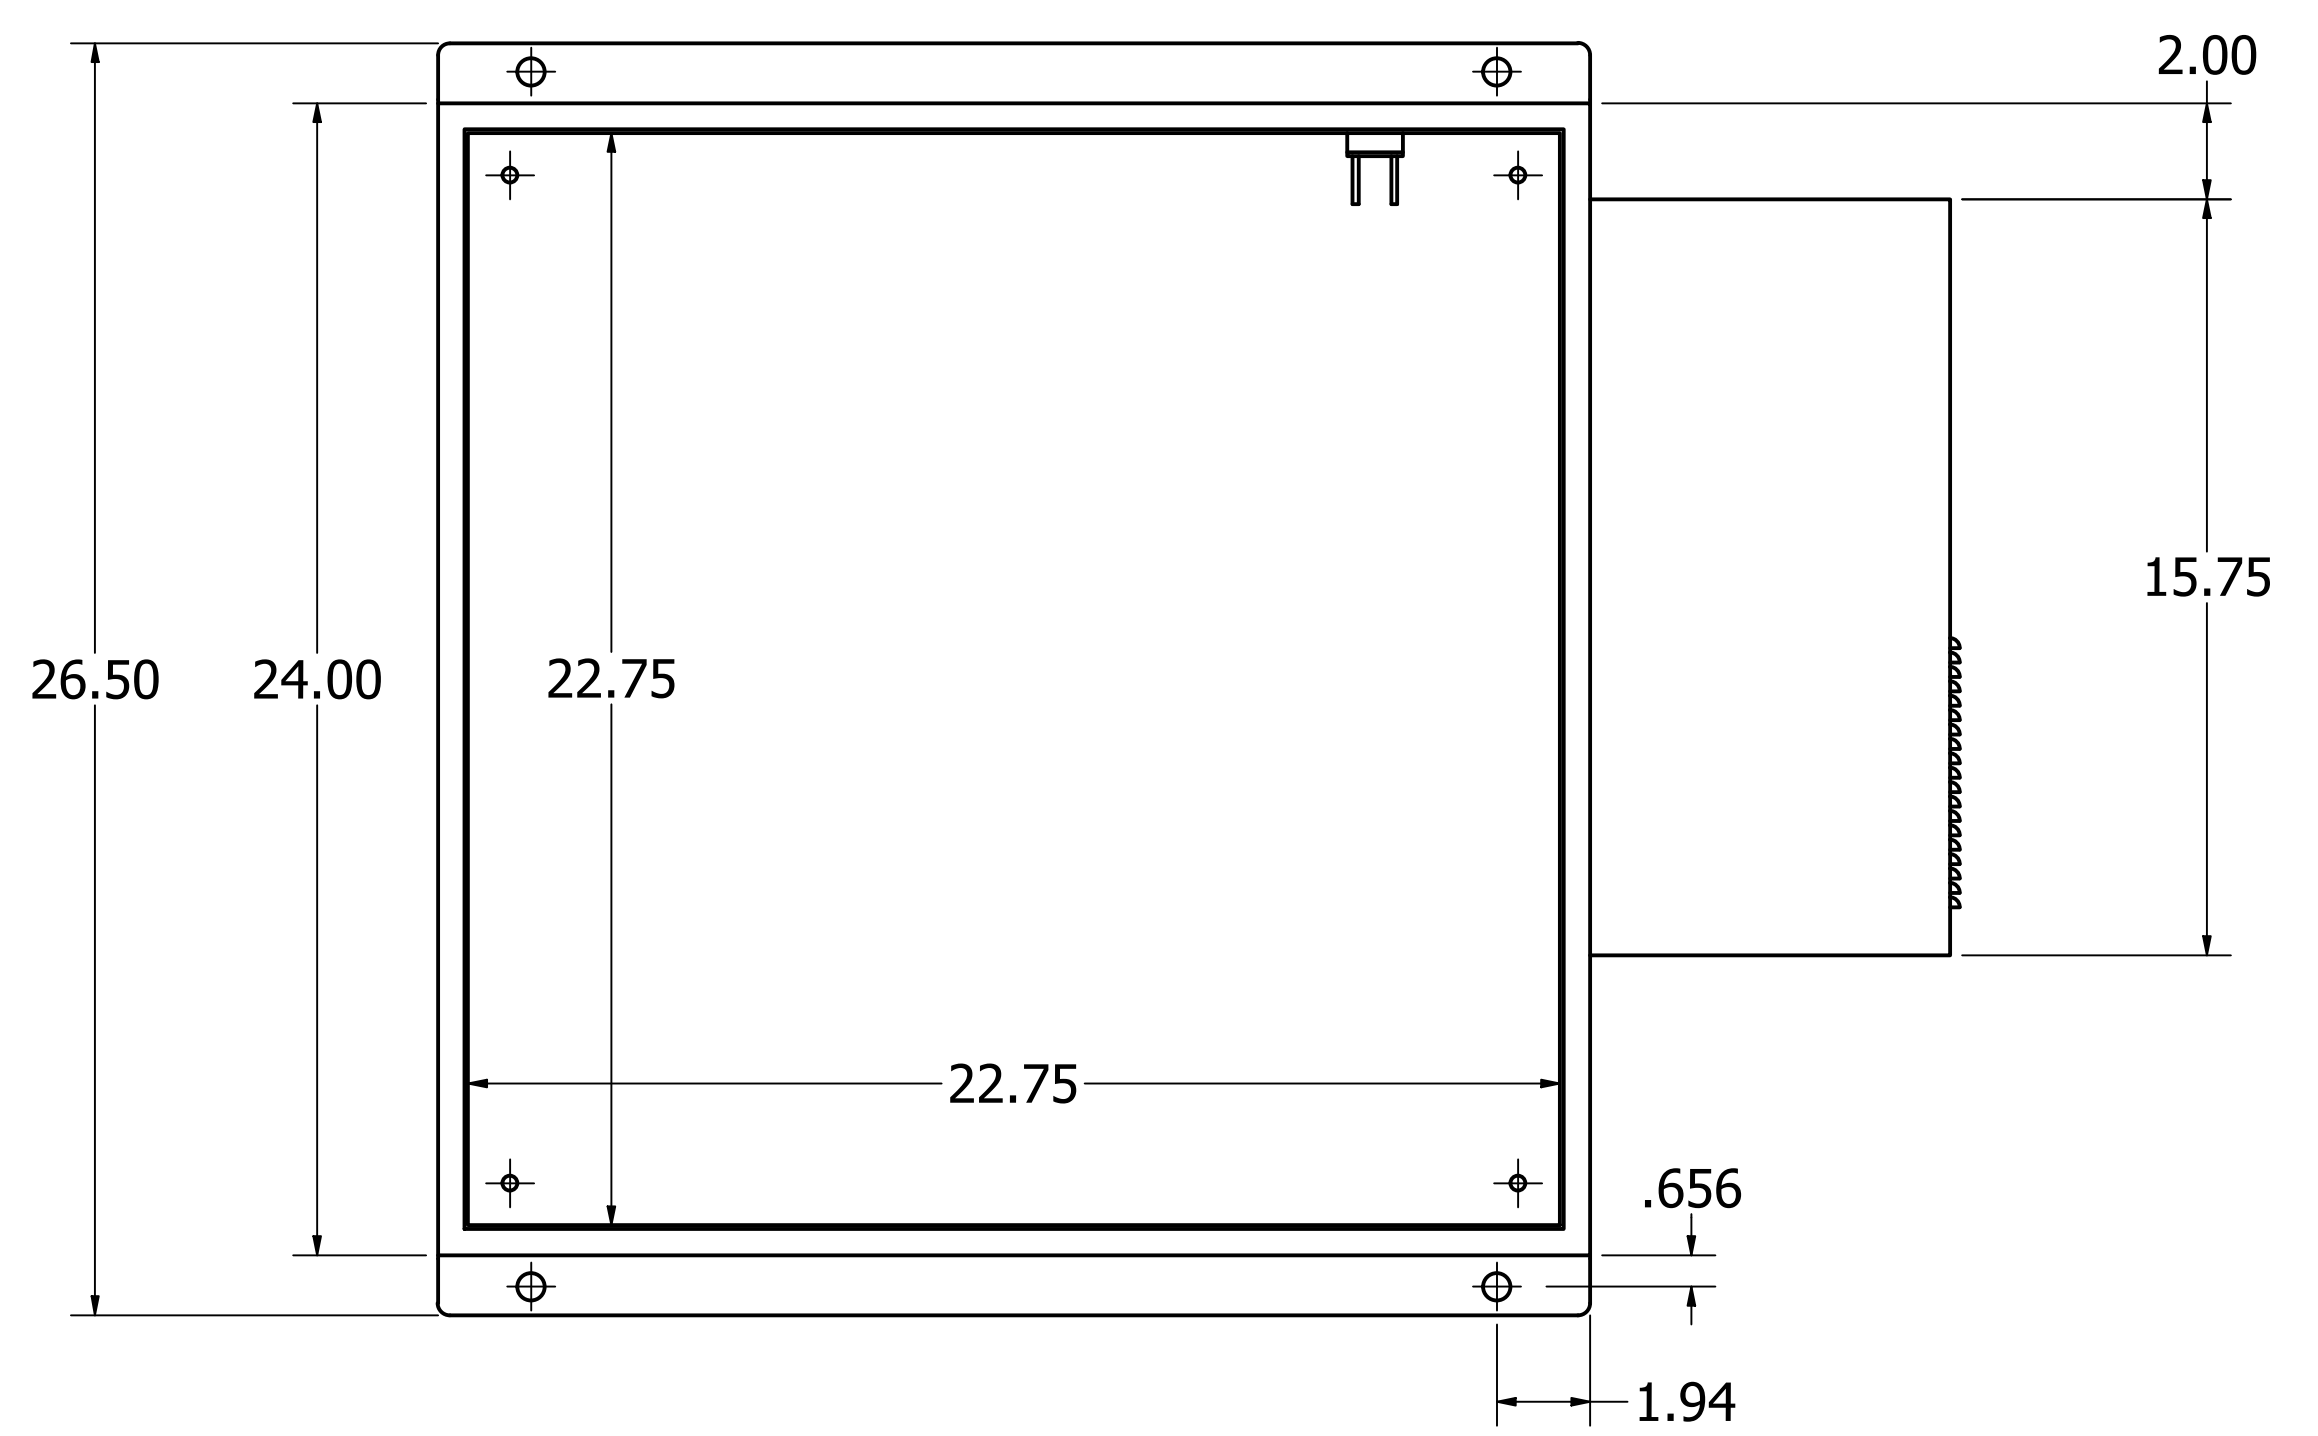

8 7 6 5 4 3 2 1

ALL UNITS IN INCHES UNLESS OTHERWISE STATED

HOUSING MADE USING 14 GAUGE STEEL

DETAILED DRAWINGS AVAILABLE UPON REQUEST

AC Unit is McLean T15-100 AC

NOTE: UNIT SHOWN WITHOUT DOOR IN VIEWS

800-473-0213 | info@mierproducts.com | www.mierproducts.com

DRAWN Brock Borden	1/8/2020	Mier Products, Inc.	
CHECKED		TITLE	
QA		dw-124-8-ace	
MFG		SIZE	DWG NO
APPROVED		D	bw-124-8-ace
		SCALE	1 / 4
			SHEET 1 OF 1

8 7 6 5 4 3 2 1