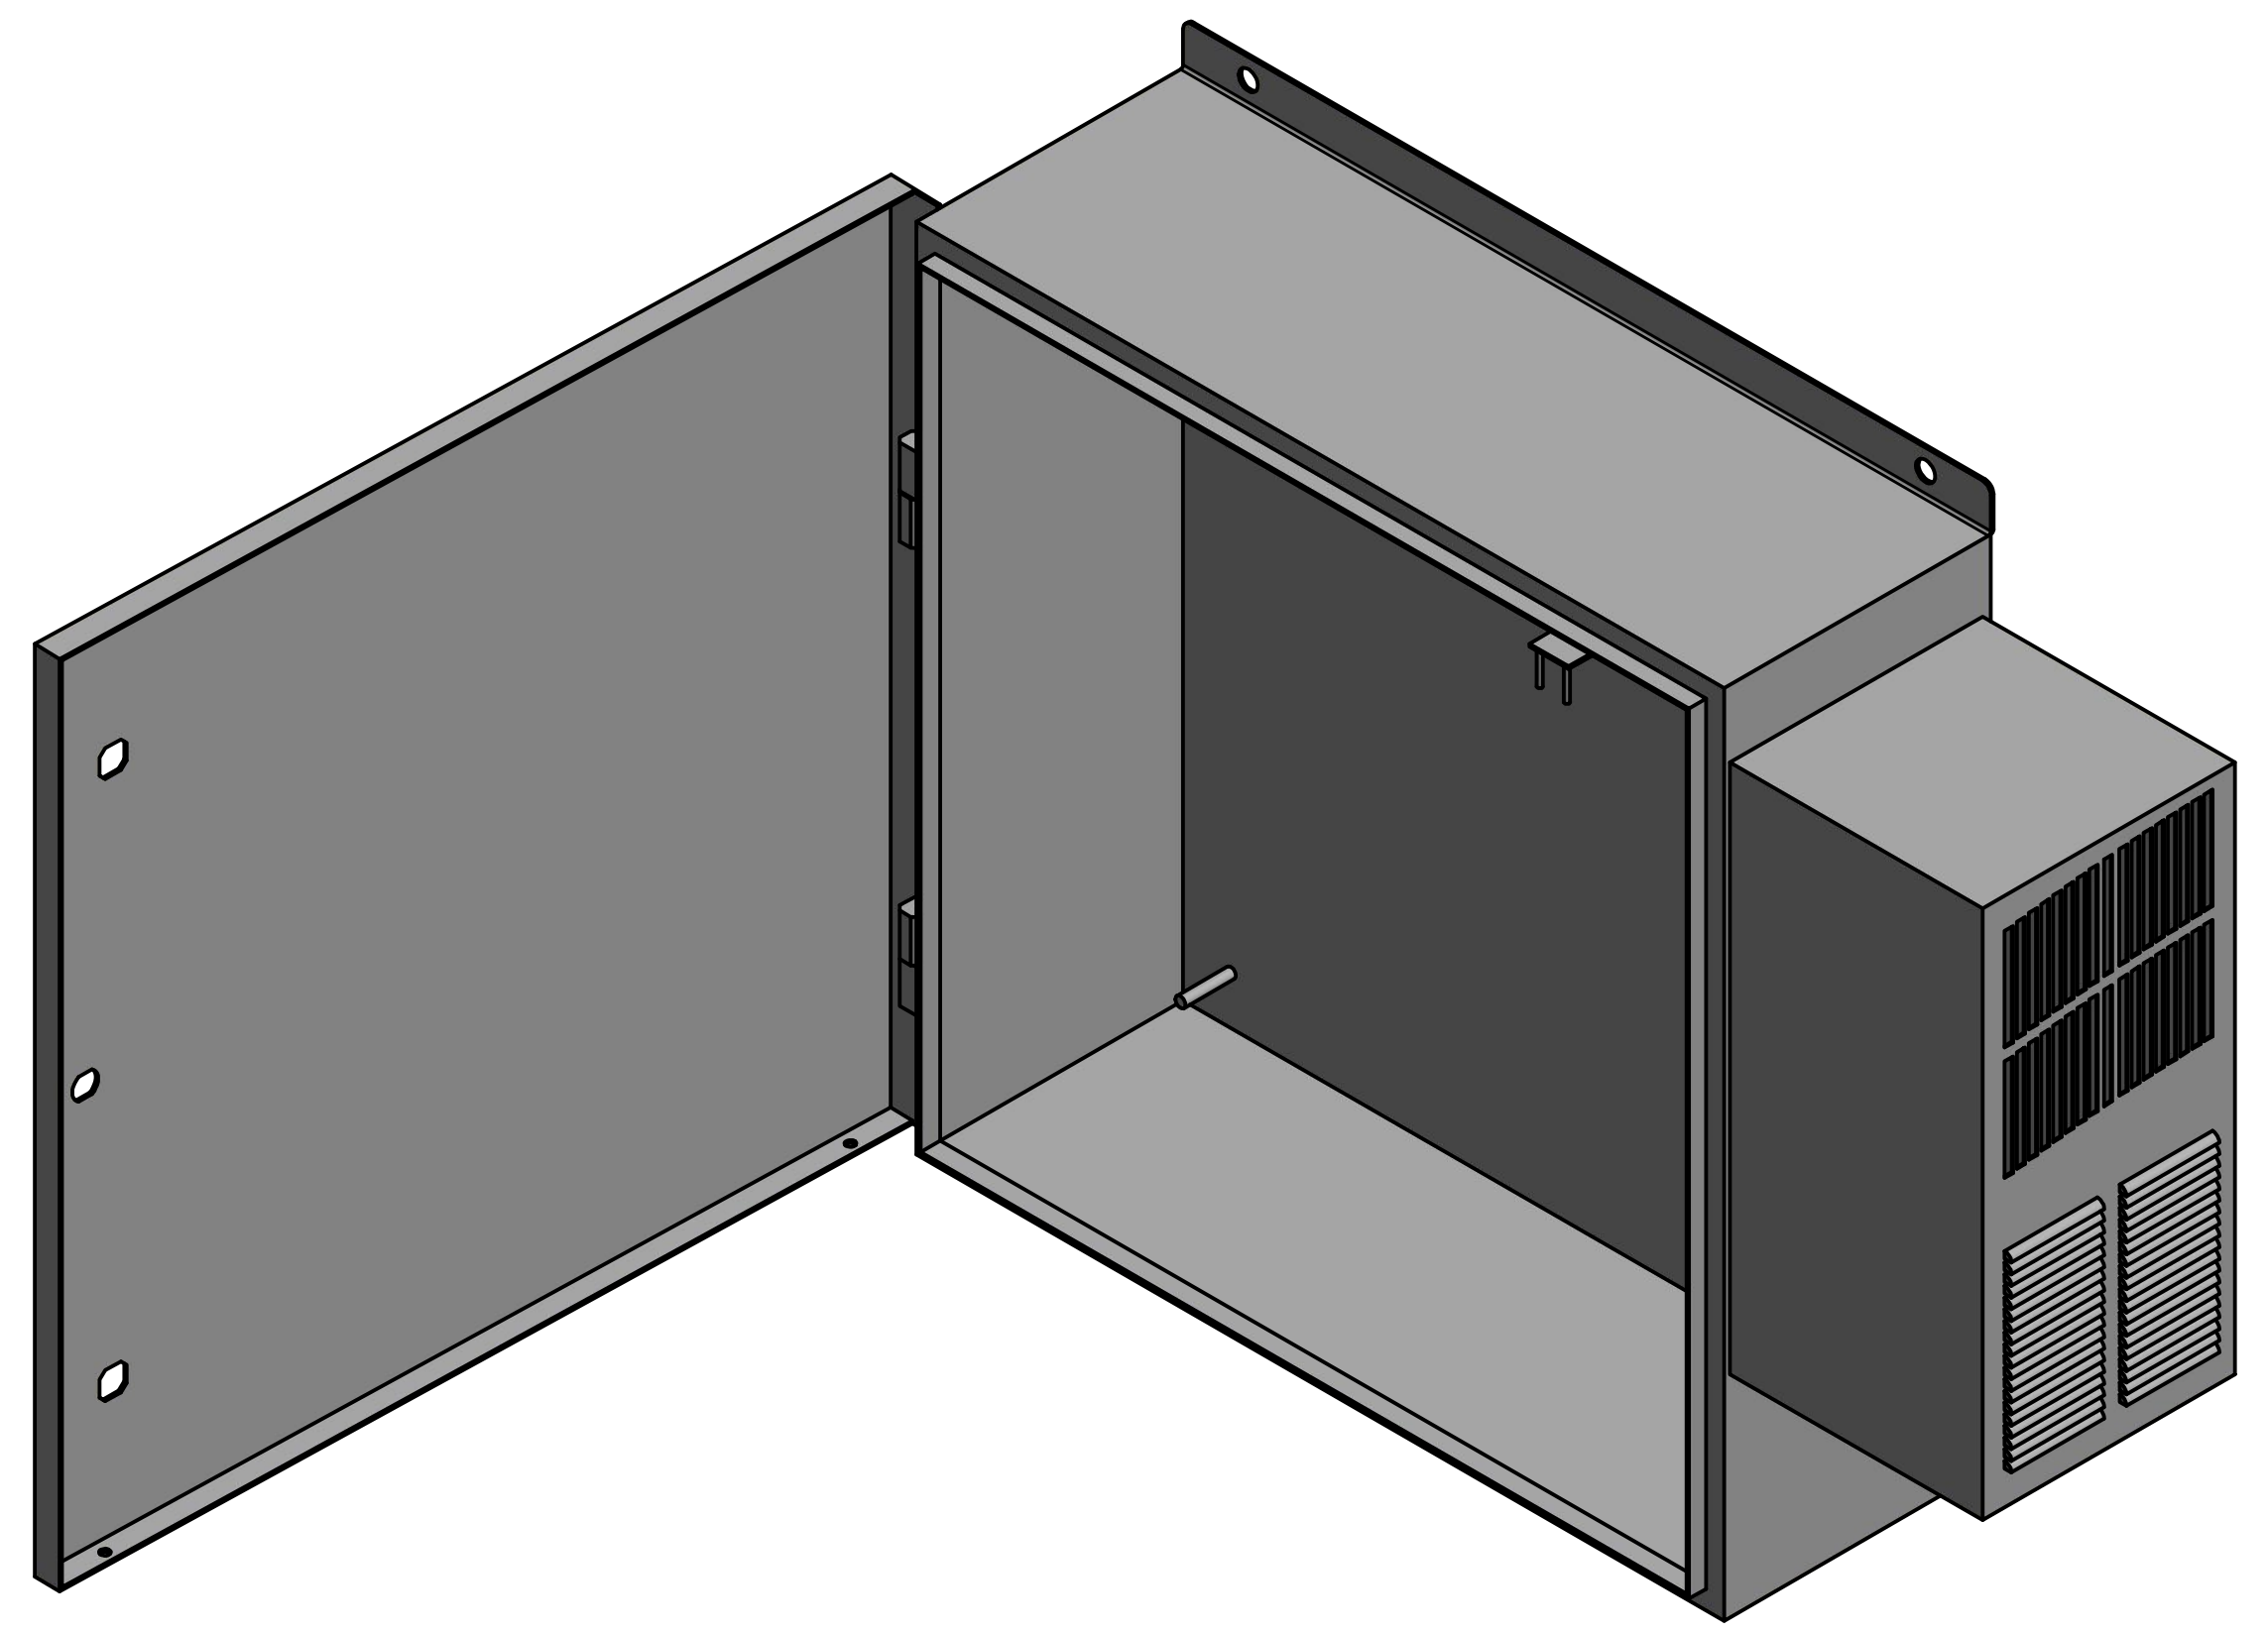

8 7 6 5 4 3 2 1

ALL UNITS IN INCHES UNLESS OTHERWISE STATED

HOUSING MADE USING 14 GAUGE STEEL

DETAILED DRAWINGS AVAILABLE UPON REQUEST

AC Unit is McLean T15-100 AC

NOTE: UNIT SHOWN WITHOUT DOOR IN VIEWS

800-473-0213 | info@mierproducts.com | www.mierproducts.com

DRAWN Brock Borden	1/8/2020	Mier Products, Inc.	
CHECKED		TITLE	
QA		dw-124-8-ace	
MFG		SIZE	DWG NO
APPROVED		D	bw-124-8-ace
		SCALE	1 / 4
			SHEET 1 OF 1

8 7 6 5 4 3 2 1