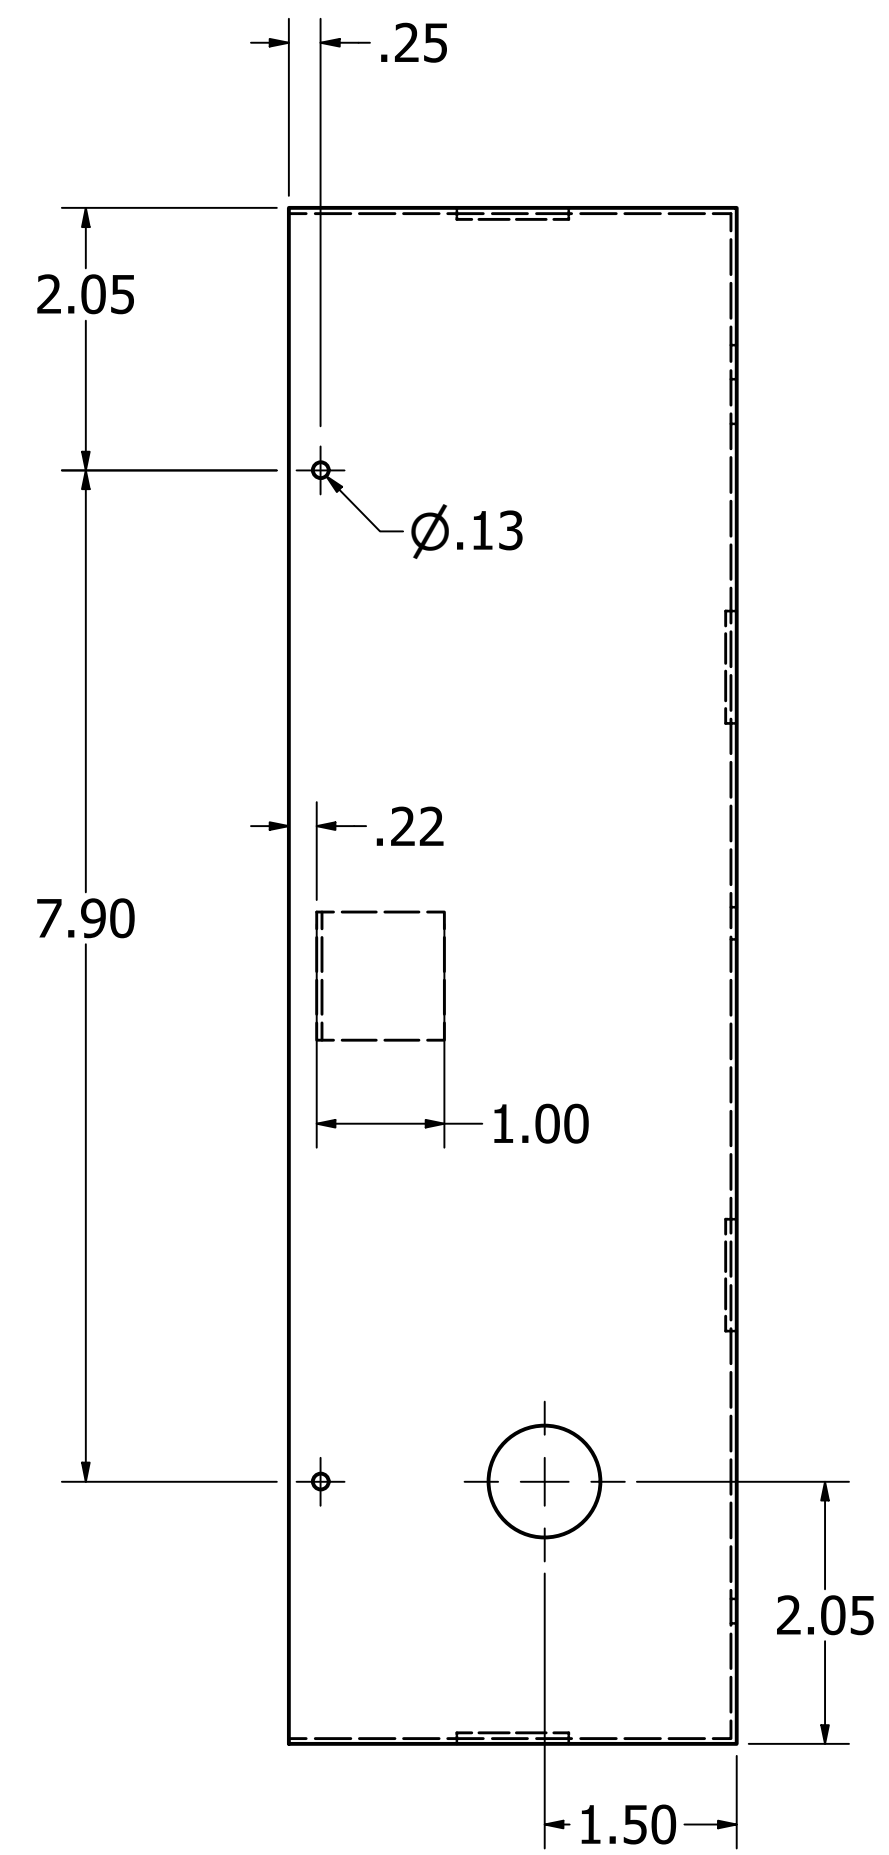

ALL UNITS IN INCHES UNLESS OTHERWISE STATED.

ALL KNOCK-OUTS HAVE  $\varnothing.875$ IN.

HOUSING MADE USING 19 GAUGE STEEL.

DETAIL A  
SCALE 2 : 1

800-473-0213 | info@mierproducts.com | www.mierproducts.com

DRAWN Andrew Thompson	5/29/2019	Mier Products, Inc.	
CHECKED Brock Borden	3/5/2020	TITLE	
QA		bw-109 box (MPO 2097)	
MFG		SIZE D	DWG NO bw-109
APPROVED		SCALE 2 : 3	REV
			SHEET 1 OF 1