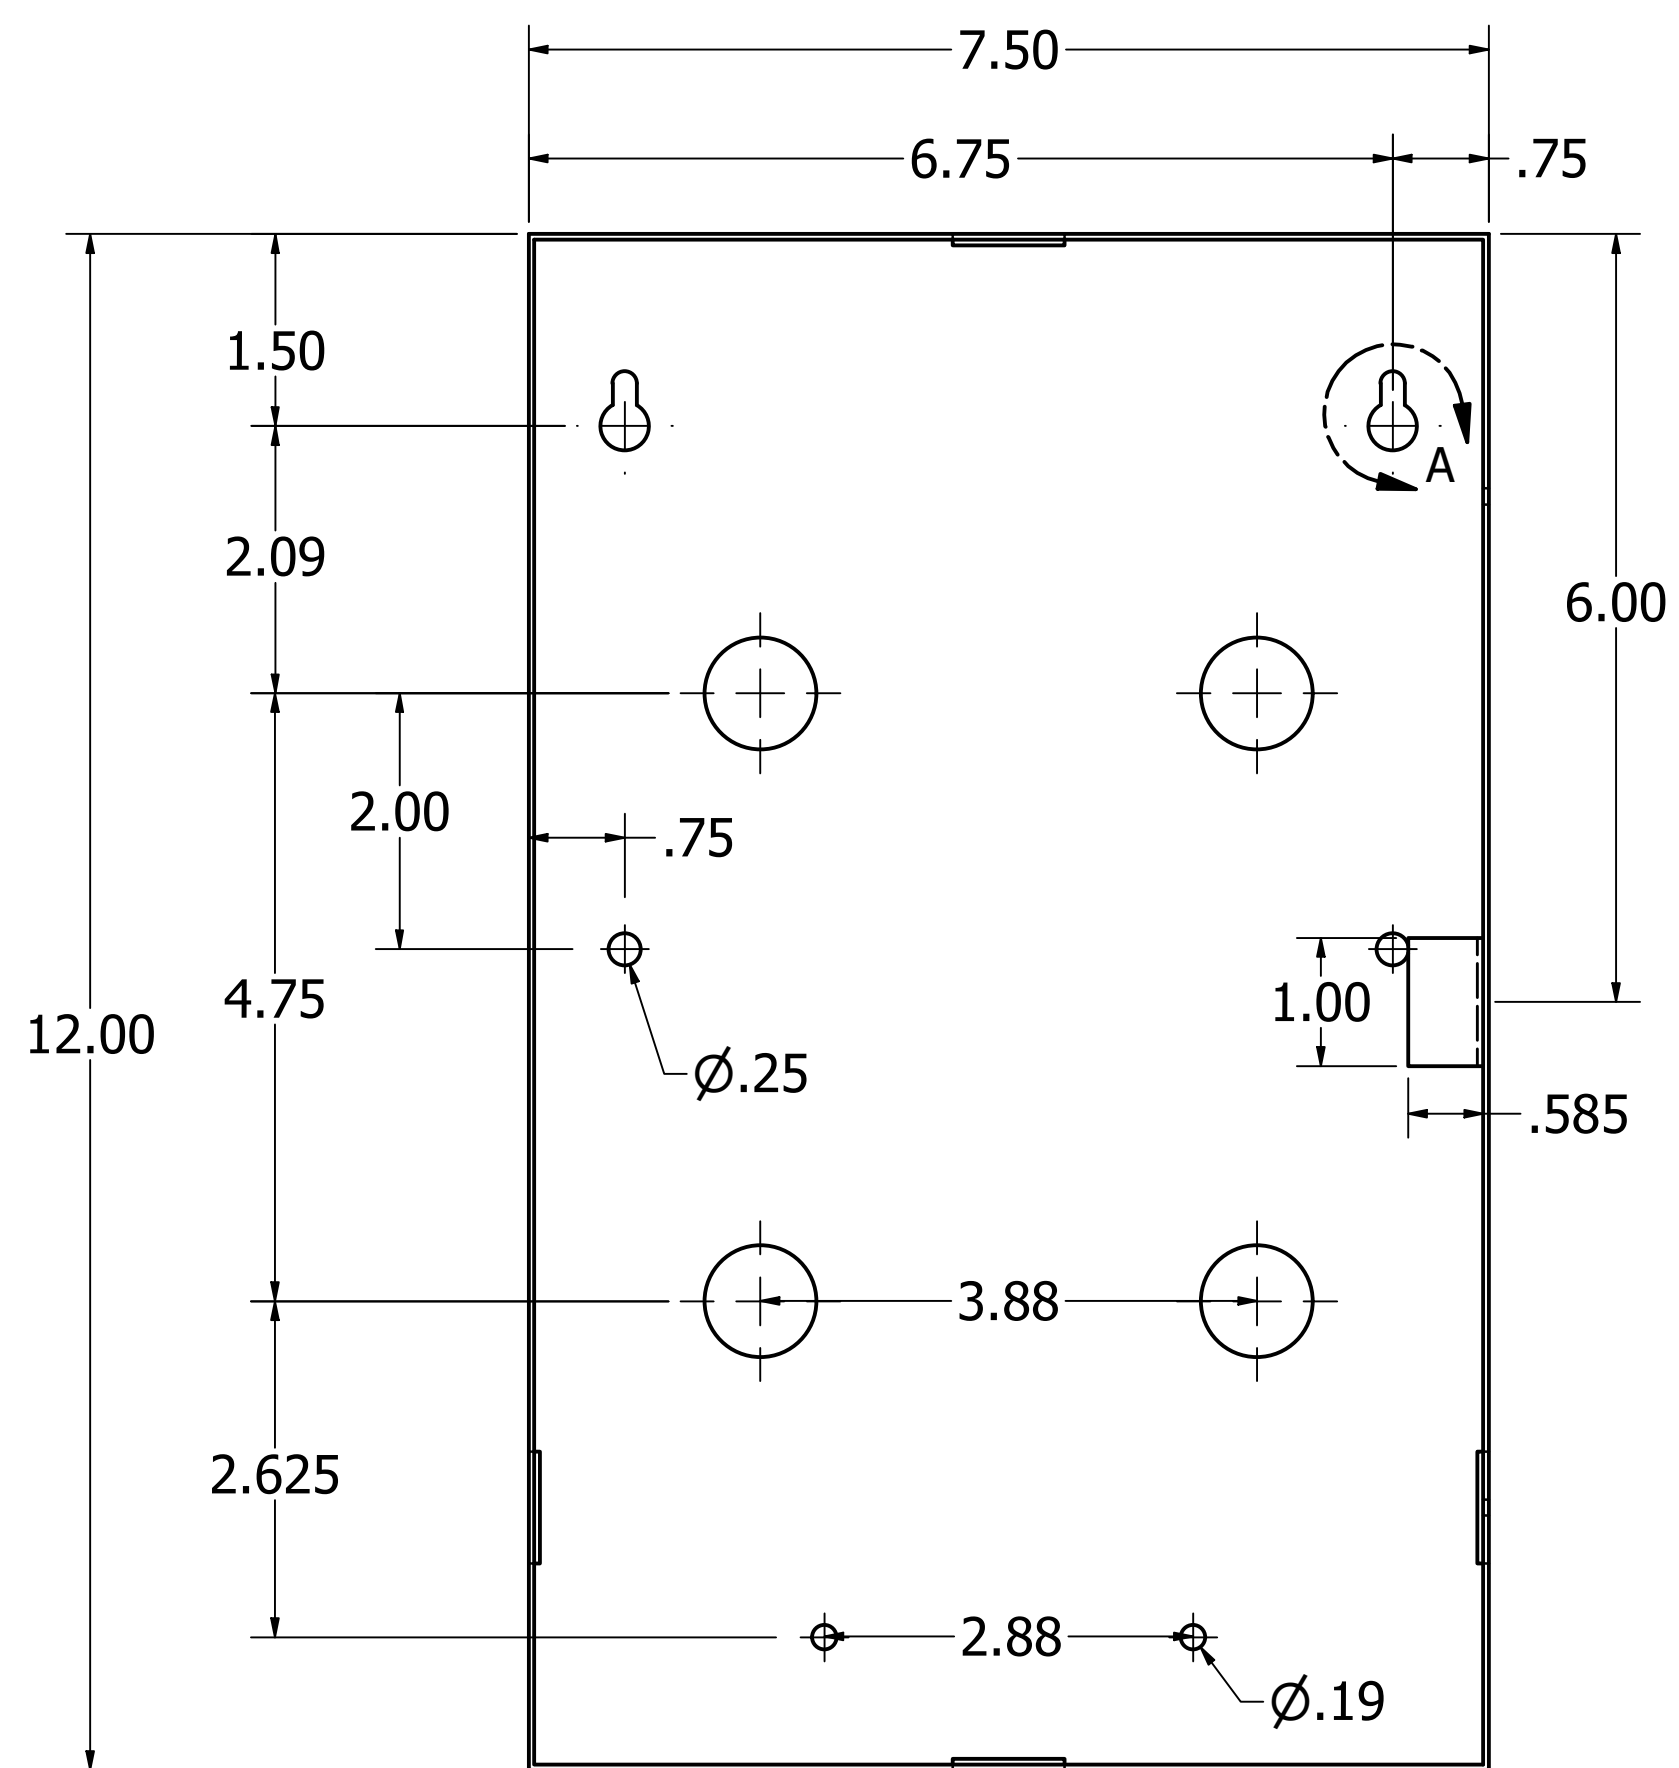

ALL UNITS IN INCHES UNLESS OTHERWISE STATED.

ALL KNOCK-OUTS HAVE  $\varnothing.875$ IN.

HOUSING MADE USING 19 GAUGE STEEL.

DETAIL A  
SCALE 2 : 1

800-473-0213 | info@mierproducts.com | www.mierproducts.com

DRAWN Andrew Thompson	5/29/2019	Mier Products, Inc.	
CHECKED Brock Borden	3/5/2020	TITLE	
QA		bw-109 box (MPO 2097)	
MFG		SIZE D	DWG NO bw-109
APPROVED		SCALE 2 : 3	REV
			SHEET 1 OF 1