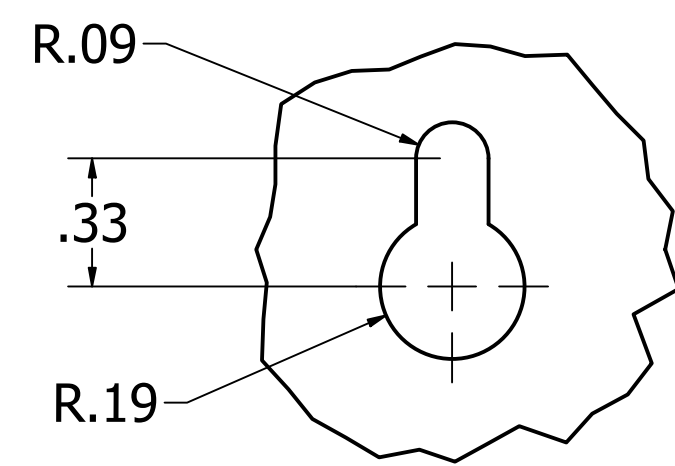

ALL UNITS IN INCHES UNLESS OTHERWISE STATED.

ALL KNOCK-OUTS HAVE  $\varnothing.875$ IN.

HOUSING MADE USING 19 GAUGE STEEL.

DETAIL A  
SCALE 2 : 1

800-473-0213 | info@mierproducts.com | www.mierproducts.com

DRAWN Andrew Thompson	5/29/2019	Mier Products, Inc.	
CHECKED Brock Borden	3/5/2020	TITLE	
QA		bw-109 box (MPO 2097)	
MFG		SIZE D	DWG NO bw-109
APPROVED		SCALE 2 : 3	REV
			SHEET 1 OF 1