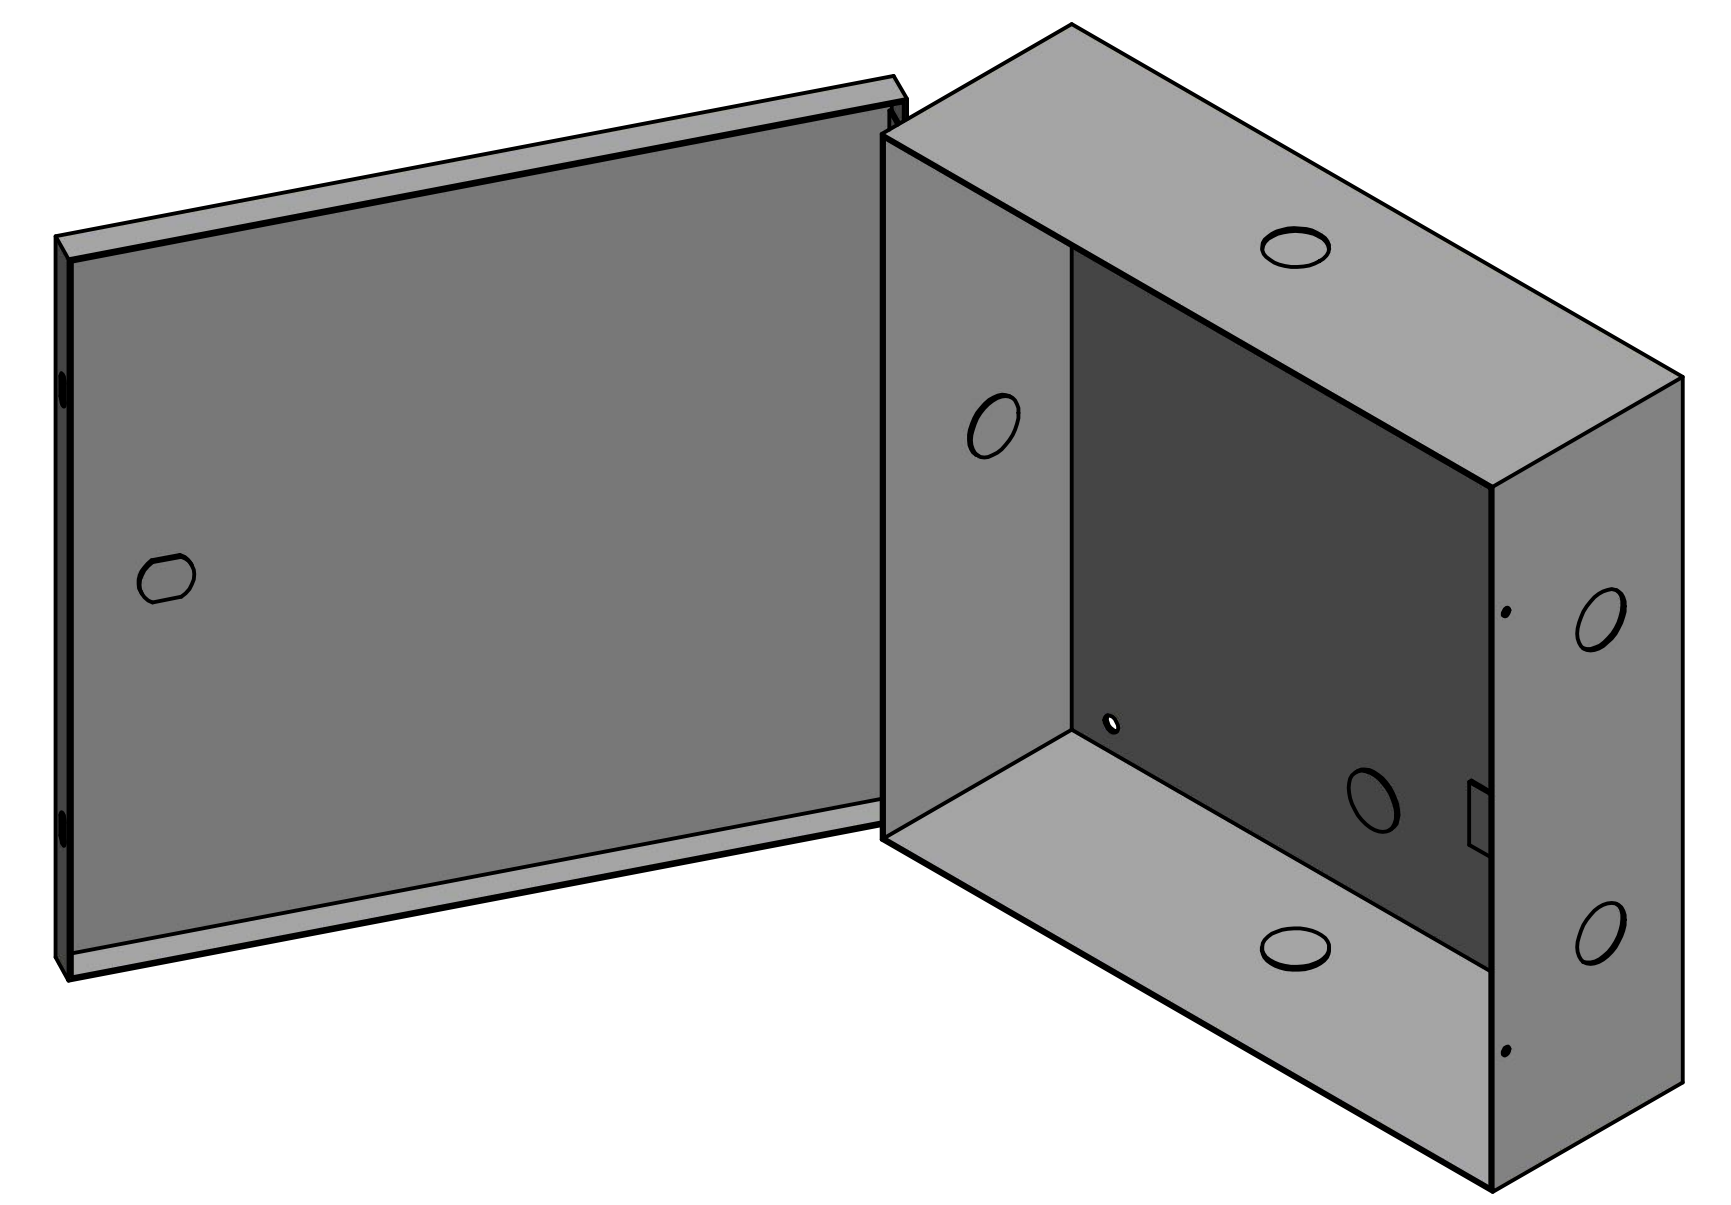

ALL UNITS IN INCHES UNLESS OTHERWISE STATED.

KNOCK-OUTS HAVE Ø.875 INCHES.

HOUSING MADE USING 19 GAUGE STEEL.

800-473-0213 | info@mierproducts.com | www.mierproducts.com

DRAWN Andrew Thompson	6/20/2019	Mier Products, Inc.	
CHECKED Brock Borden	3/5/2020	TITLE	
QA		bw-108 (MPO 2070)	
MFG		SIZE	DWG NO
APPROVED		D	bw-108 (MPO 2070)
		SCALE	2 : 3
		SHEET 1 OF 1	