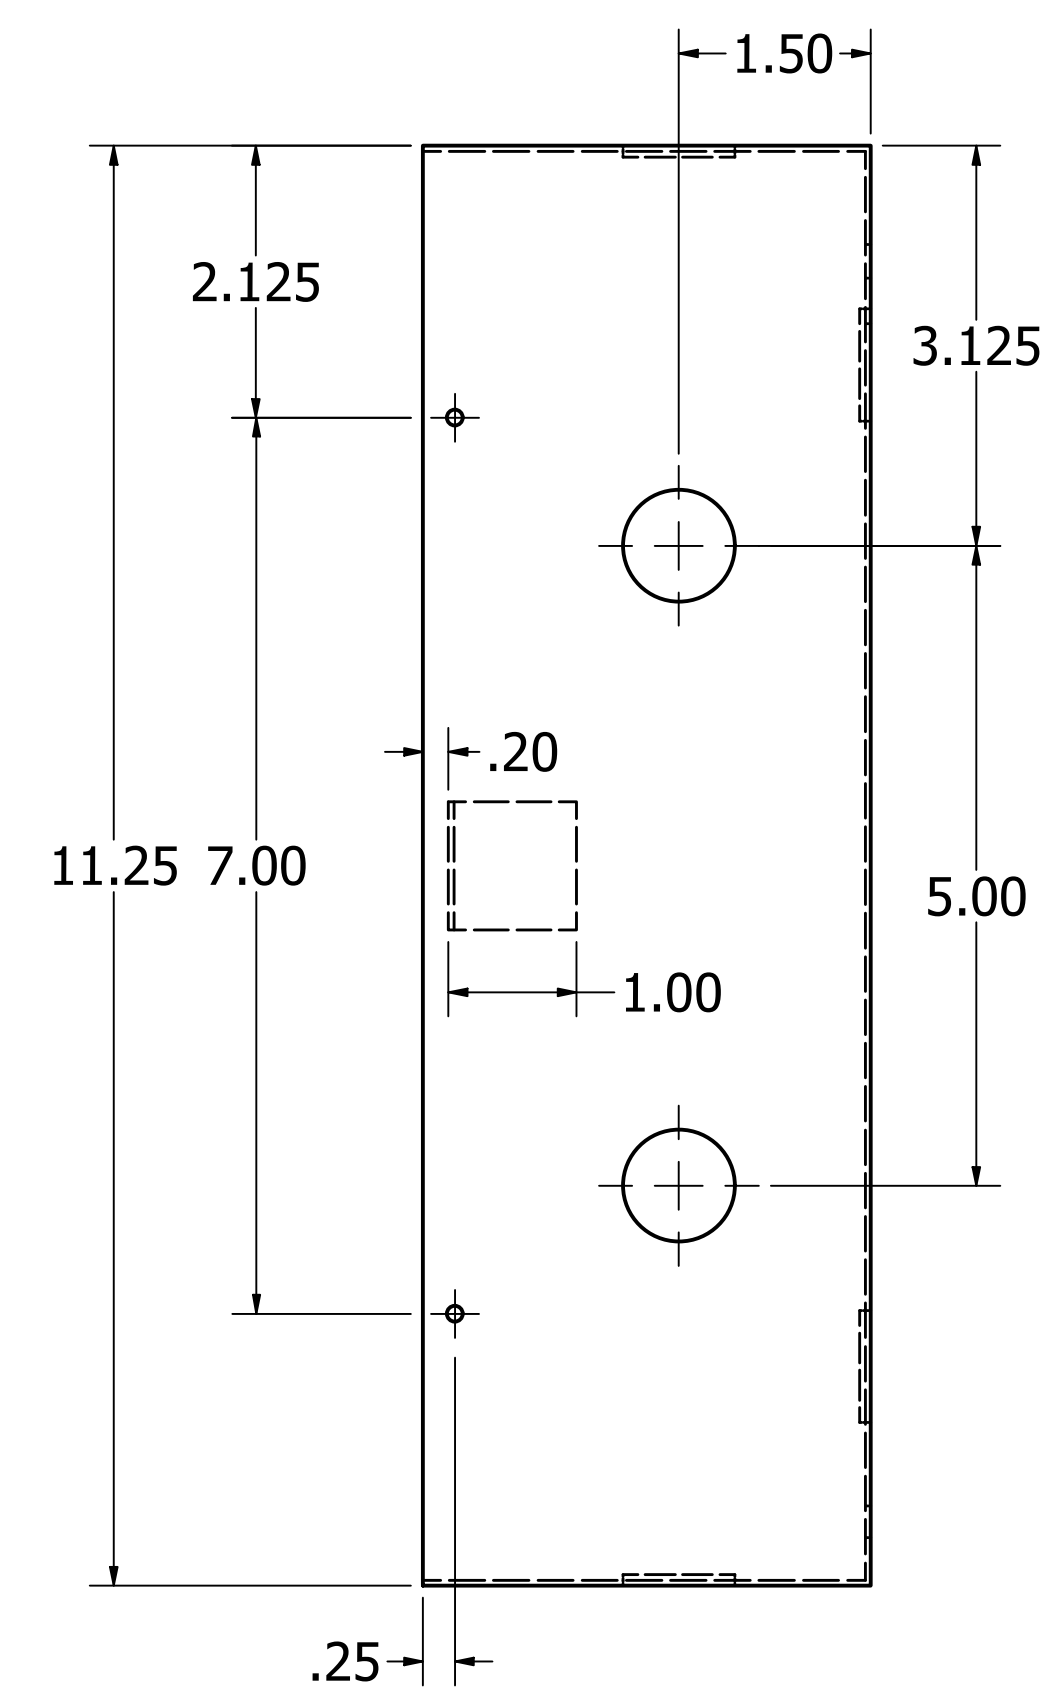

ALL UNITS IN INCHES UNLESS OTHERWISE STATED.

KNOCK-OUTS HAVE Ø.875 INCHES.

HOUSING MADE USING 19 GAUGE STEEL.

800-473-0213 | info@mierproducts.com | www.mierproducts.com

DRAWN Andrew Thompson	6/20/2019	Mier Products, Inc.	
CHECKED Brock Borden	3/5/2020	TITLE	
QA		bw-108 (MPO 2070)	
MFG		SIZE	DWG NO
APPROVED		D	bw-108 (MPO 2070)
		SCALE	2 : 3
		SHEET 1 OF 1	