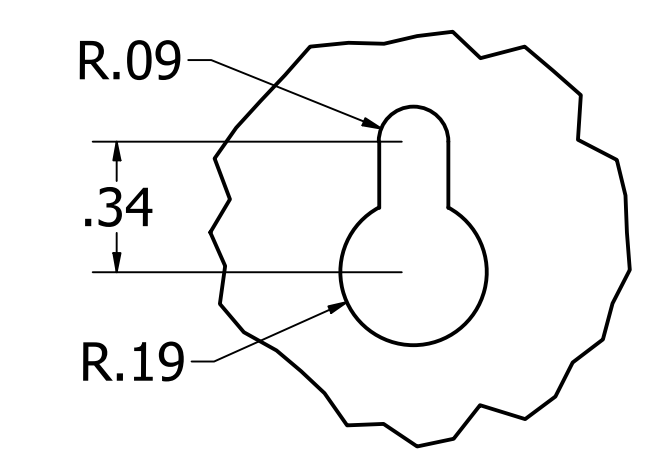

ALL UNITS IN INCHES UNLESS OTHERWISE STATED.

KNOCK-OUTS HAVE Ø.875 INCHES.

HOUSING MADE USING 19 GAUGE STEEL.

800-473-0213 | info@mierproducts.com | www.mierproducts.com

DRAWN Andrew Thompson	6/20/2019	Mier Products, Inc.	
CHECKED Brock Borden	3/5/2020	TITLE	
QA		bw-108 (MPO 2070)	
MFG		SIZE	DWG NO
APPROVED		D	bw-108 (MPO 2070)
		SCALE	2 : 3
		SHEET 1 OF 1	