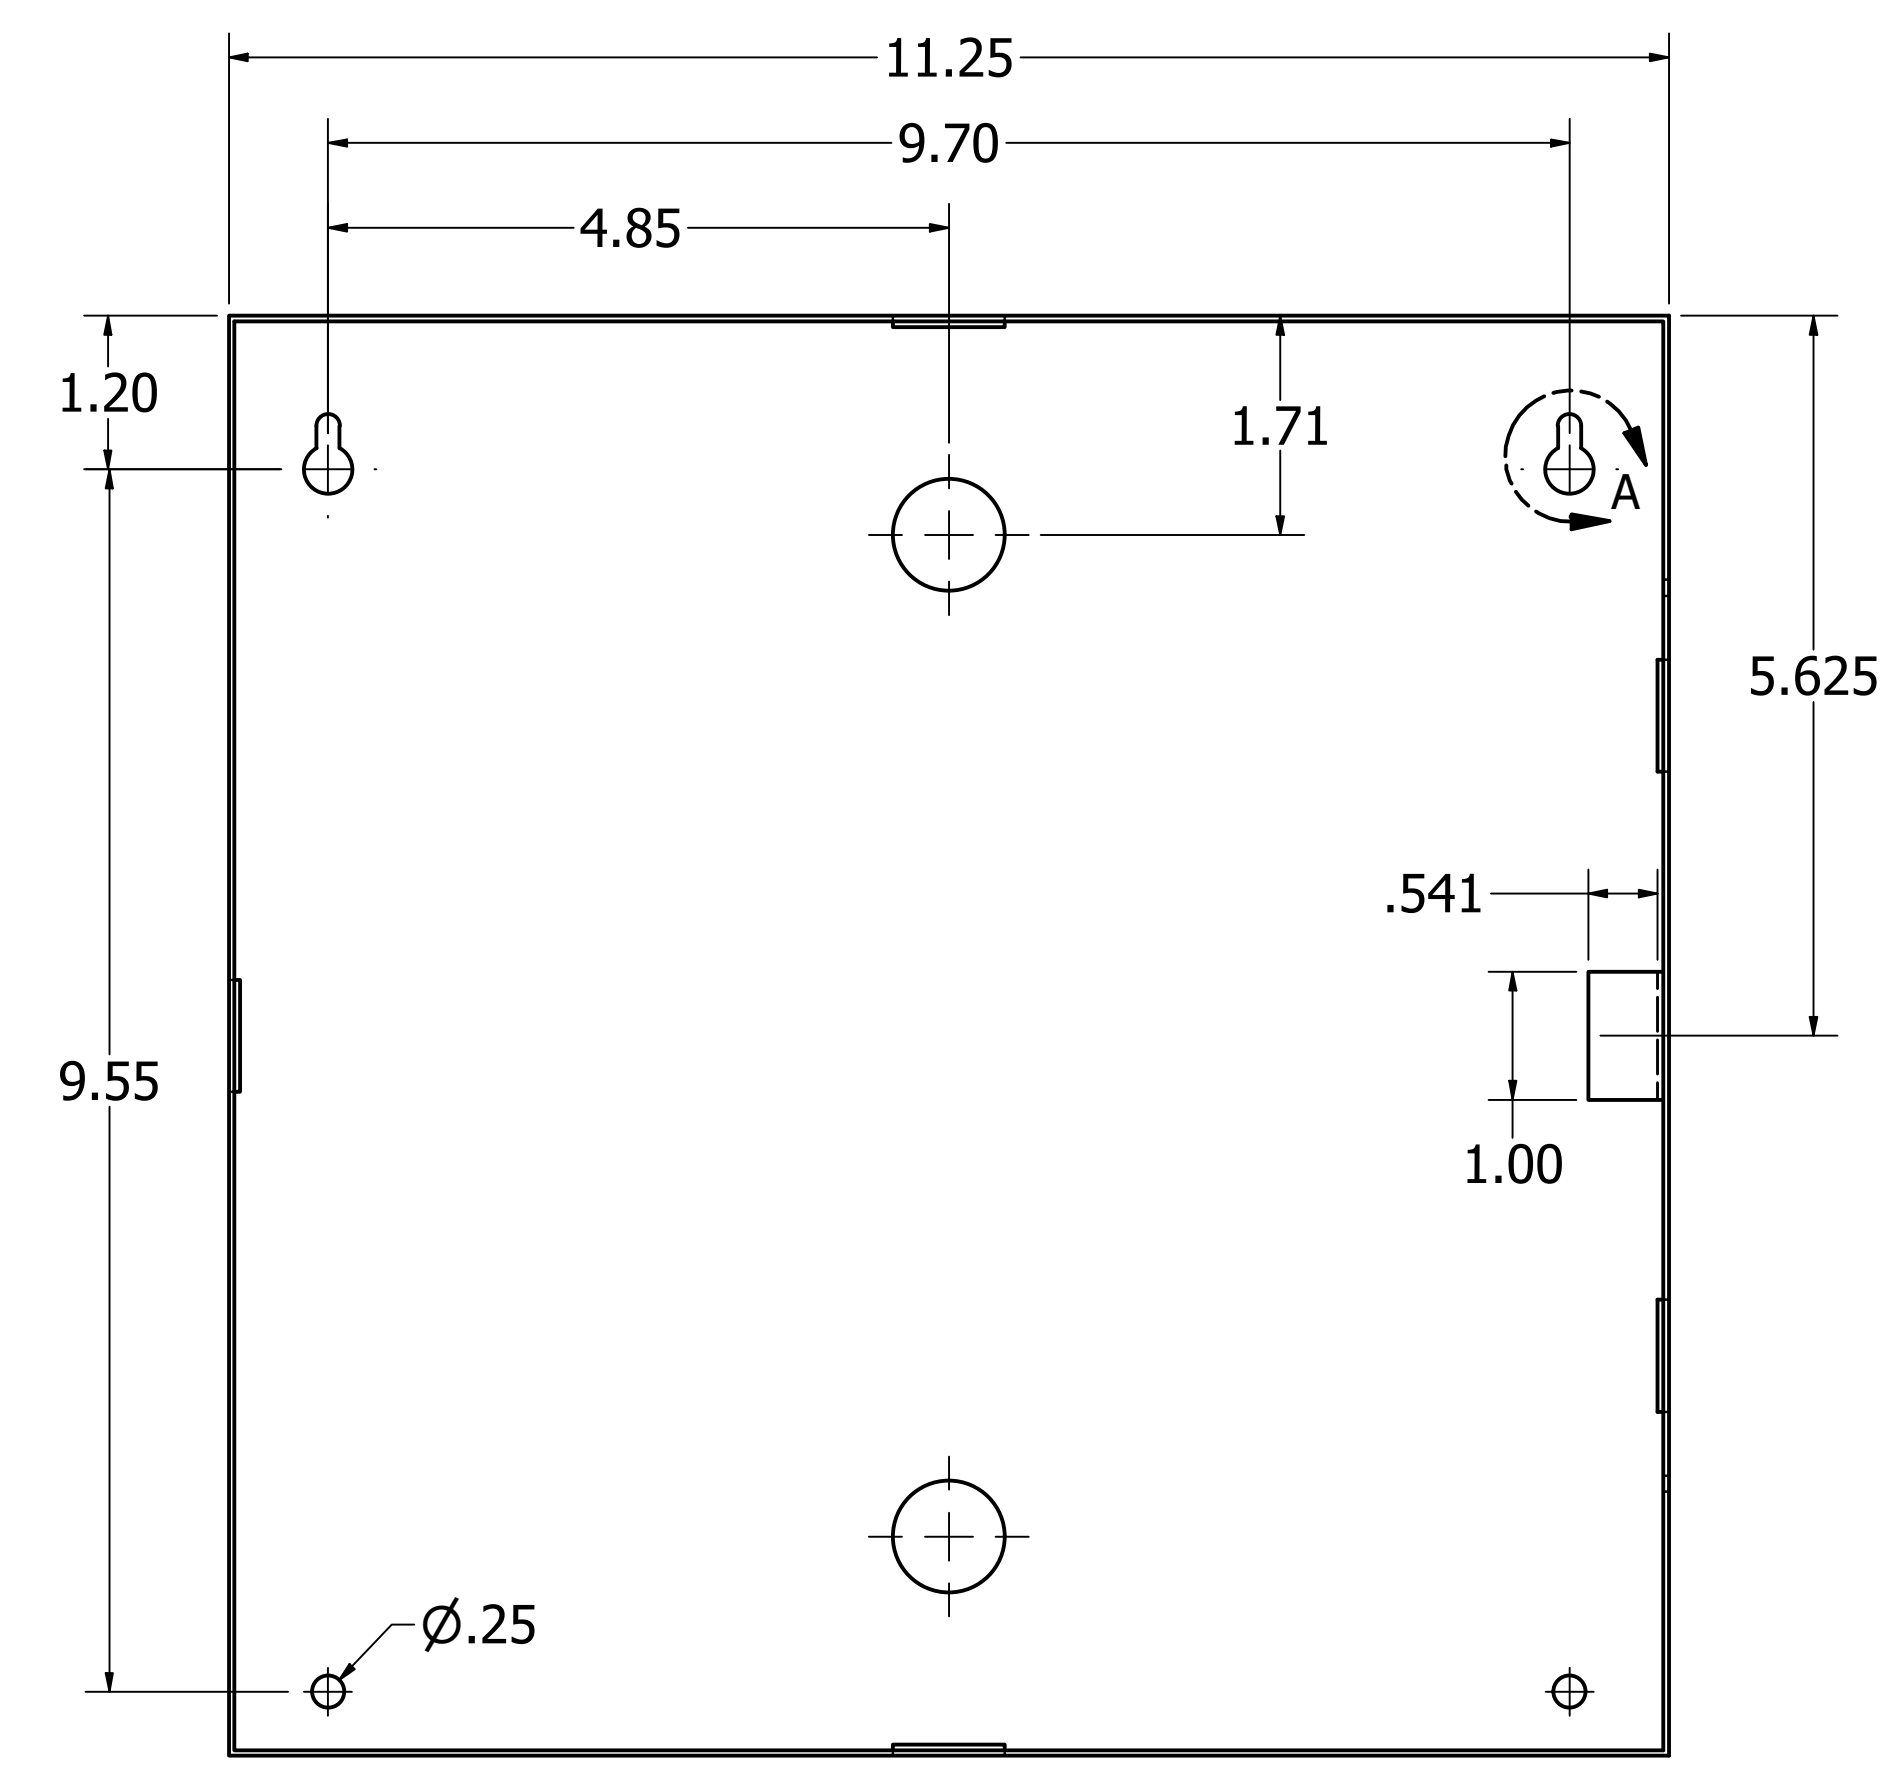

ALL UNITS IN INCHES UNLESS OTHERWISE STATED.

KNOCK-OUTS HAVE Ø.875 INCHES.

HOUSING MADE USING 19 GAUGE STEEL.

800-473-0213 | info@mierproducts.com | www.mierproducts.com

DRAWN Andrew Thompson	6/20/2019	Mier Products, Inc.	
CHECKED Brock Borden	3/5/2020	TITLE	
QA		bw-108 (MPO 2070)	
MFG		SIZE	DWG NO
APPROVED		D	bw-108 (MPO 2070)
		SCALE	2 : 3
		SHEET 1 OF 1	