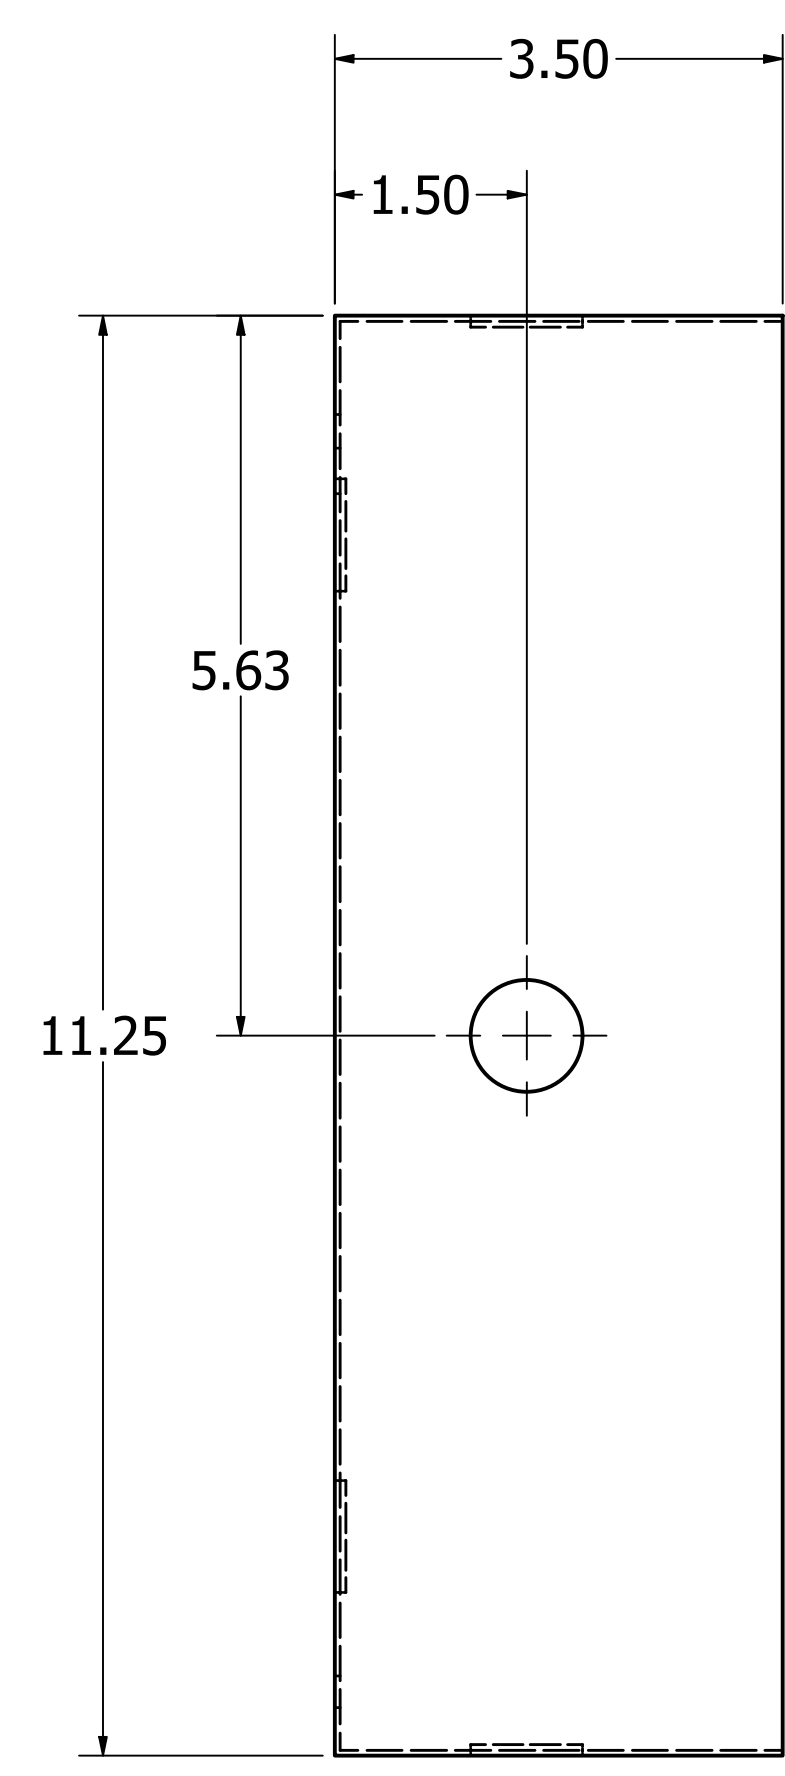

ALL UNITS IN INCHES UNLESS OTHERWISE STATED.

KNOCK-OUTS HAVE Ø.875 INCHES.

HOUSING MADE USING 19 GAUGE STEEL.

800-473-0213 | info@mierproducts.com | www.mierproducts.com

DRAWN Andrew Thompson	6/20/2019	Mier Products, Inc.	
CHECKED Brock Borden	3/5/2020	TITLE	
QA		bw-108 (MPO 2070)	
MFG		SIZE	DWG NO
APPROVED		D	bw-108 (MPO 2070)
		SCALE	2 : 3
		SHEET 1 OF 1	