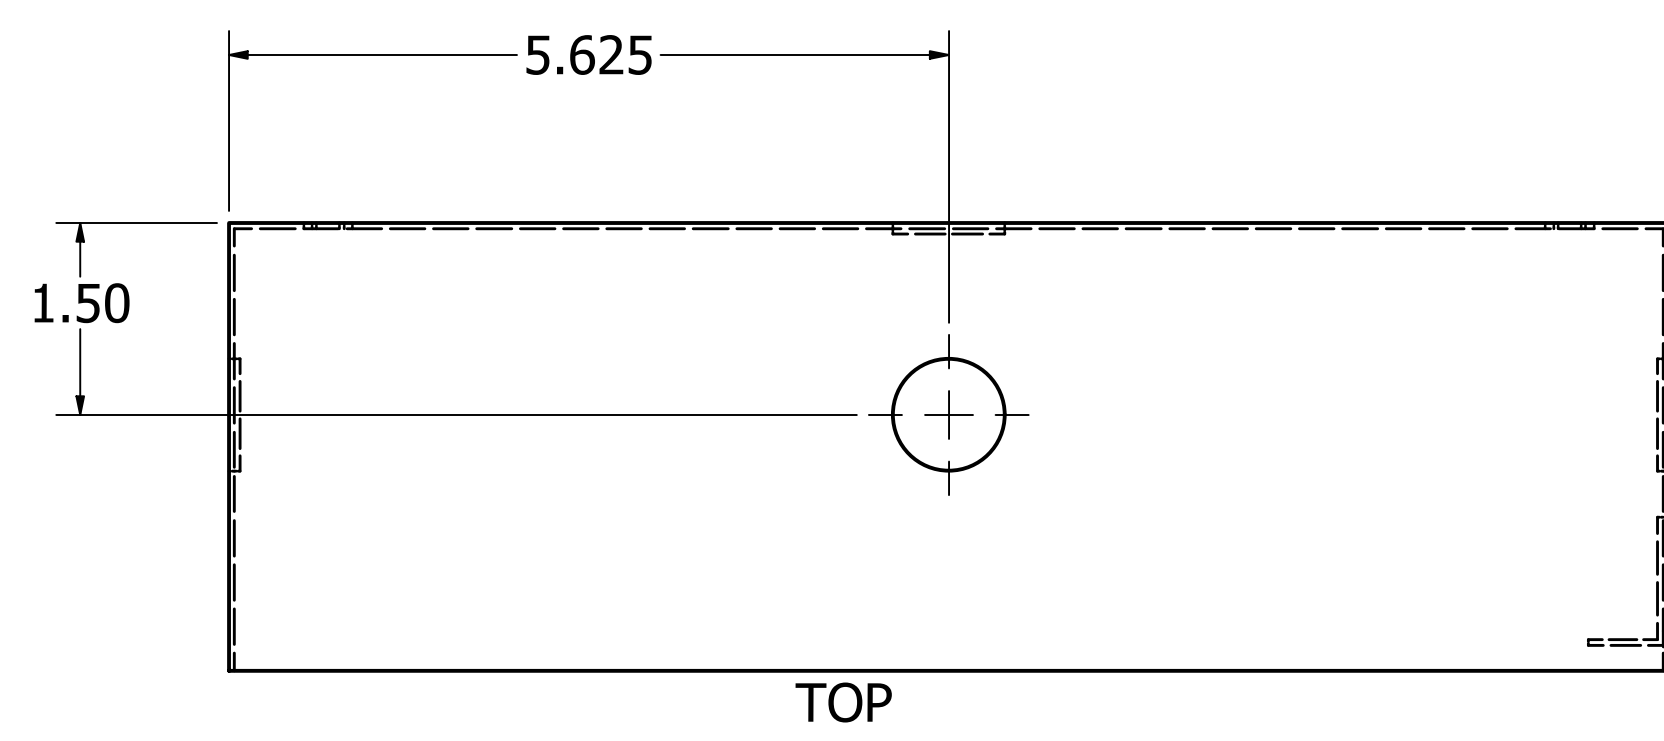

ALL UNITS IN INCHES UNLESS OTHERWISE STATED.

KNOCK-OUTS HAVE Ø.875 INCHES.

HOUSING MADE USING 19 GAUGE STEEL.

800-473-0213 | info@mierproducts.com | www.mierproducts.com

DRAWN Andrew Thompson	6/20/2019	Mier Products, Inc.	
CHECKED Brock Borden	3/5/2020	TITLE	
QA		bw-108 (MPO 2070)	
MFG		SIZE	DWG NO
APPROVED		D	bw-108 (MPO 2070)
		SCALE	2 : 3
		SHEET 1 OF 1	