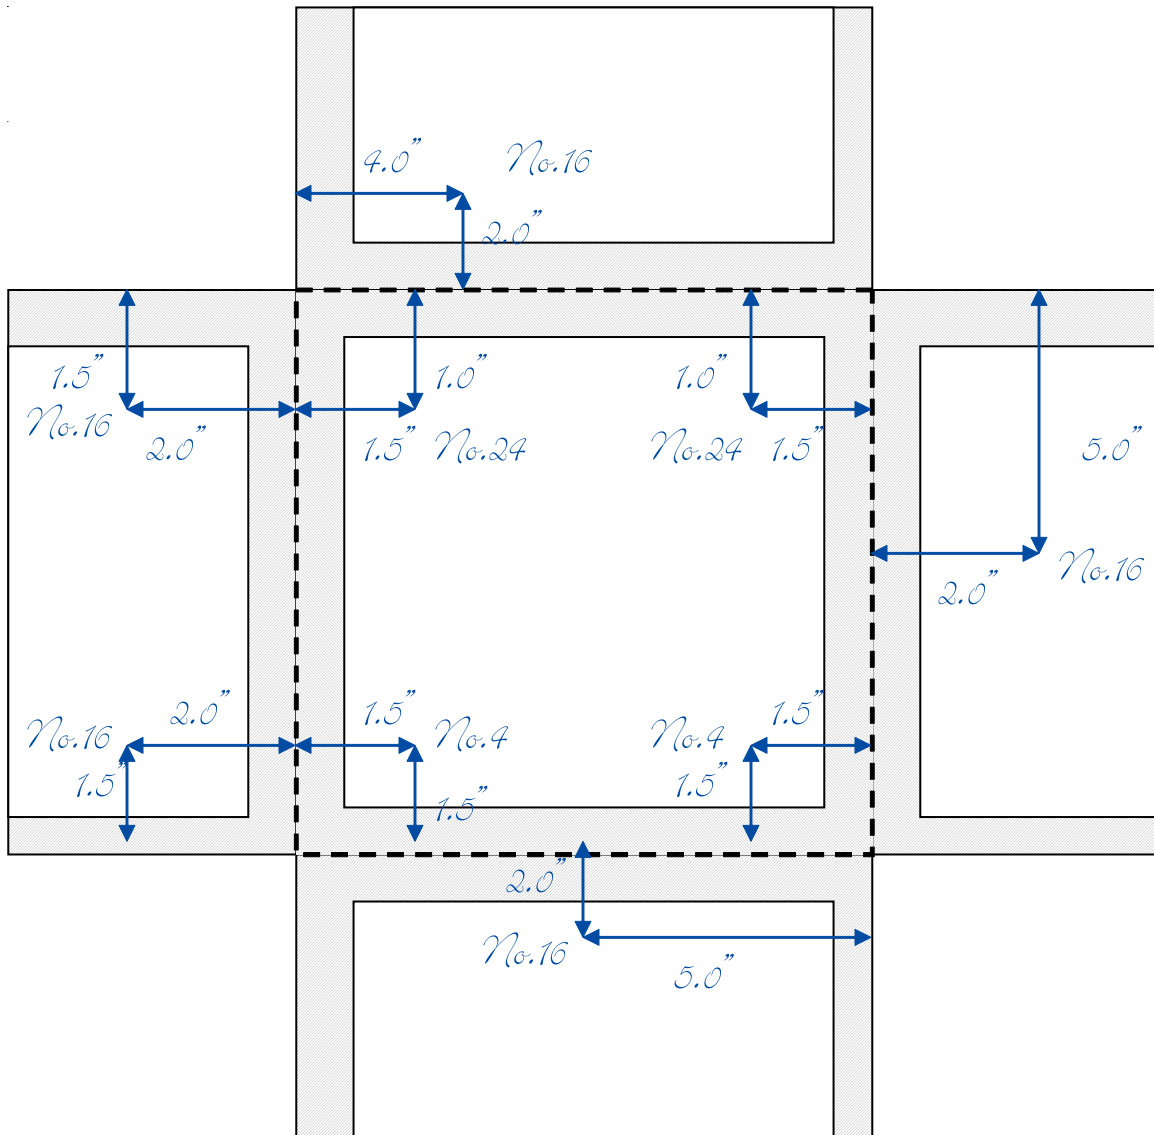

FAX-BACK CHASSIS LAYOUT EXAMPLE

Company Name: ABC Electronics Phone: 123-456-7890 Fax: 123-456-7890

Contact Person: John Doe Project Name: ABC Security Box

Overall Dimension: Width 12" X Height 12" X Depth 4"

Material: Steel: Galvanneal: Other:

Steel Thickness: .027-(22 ga.): .038-(19 ga.): .044-(18 ga.): .055-(16 ga.):

Paint Color: Gray: Beige: Black: Red: Other:

Quantity: 50 Silkscreen: Yes Colors: No:

- Dimension features from nearest dotted line
- Indicate measurement to center of feature (tool) selected. (Write number of tool if available)
- All dimensions are to the outside of the box (Ex: a 12"W x 12"H x 4" box will measure that to the exterior of box)
- Box Chassis is shown in flat form.