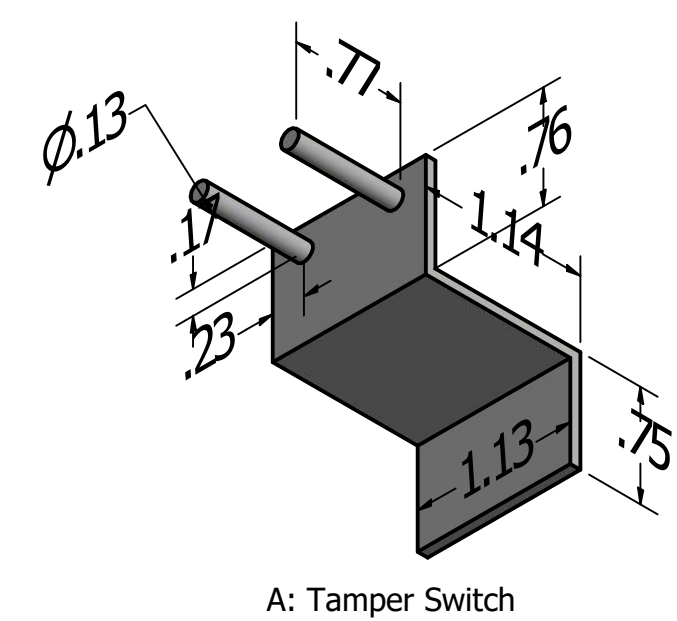

ALL UNITS IN INCHES UNLESS OTHERWISE STATED.

ALL KNOCKOUTS ARE SINGLE KNOCKOUTS WITH A Ø2.00IN.

BASE HOUSING MADE WITH 16 GAUGE ALUMINUM.

DISCONNECTED WALLS MADE WITH 14 GAUGE ALUMINUM.

800-473-0213 | info@mierproducts.com | www.mierproducts.com