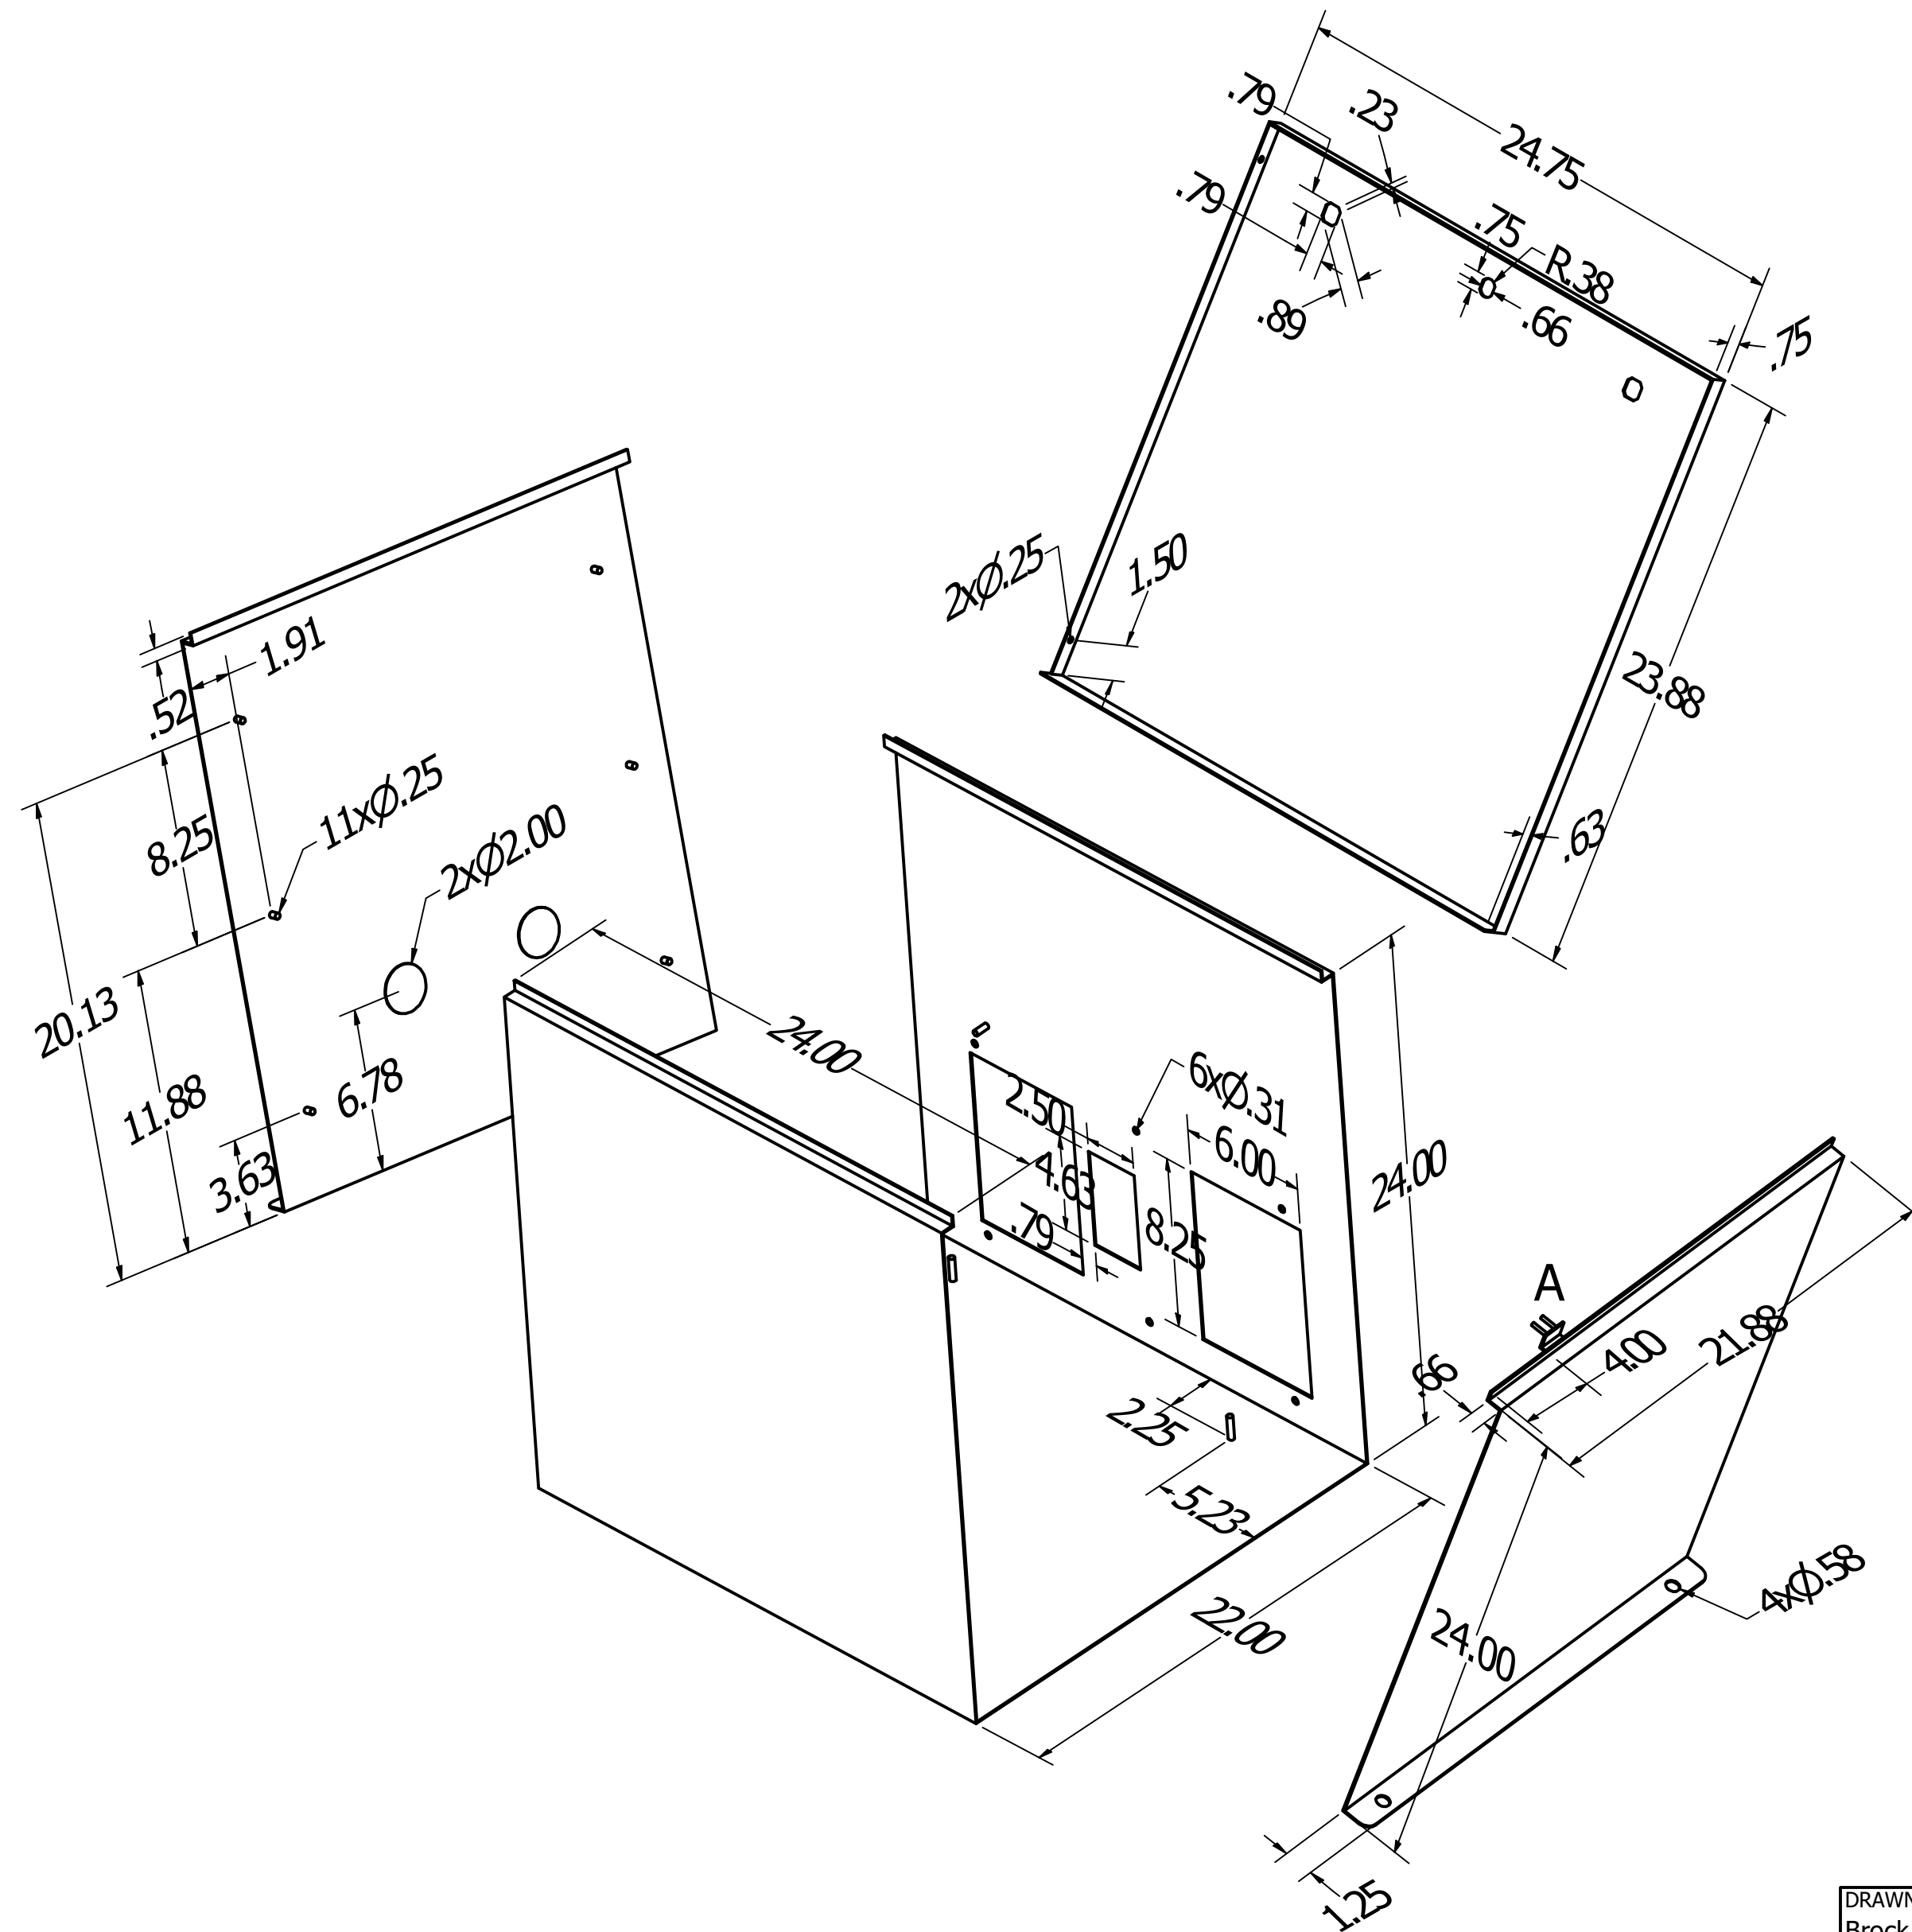

ALL UNITS IN INCHES UNLESS OTHERWISE STATED.

ALL KNOCKOUTS ARE SINGLE KNOCKOUTS WITH A Ø2.00IN.

BASE HOUSING MADE WITH 16 GAUGE ALUMINUM.

DISCONNECTED WALLS MADE WITH 14 GAUGE ALUMINUM.

A: Tamper Switch

800-473-0213 | info@mierproducts.com | www.mierproducts.com

DRAWN Brock Borden	1/31/2020	Mier Products, Inc.		
CHECKED David Miller	1/31/2020	TITLE		
QA		BW-RACKACHT		
MFG Guy Luttrell	1/31/2020	SIZE C	DWG NO BW-RACKACHT	REV
APPROVED Robert Hullinger	1/31/2020	SCALE 1/6	SHEET 2 OF 2	