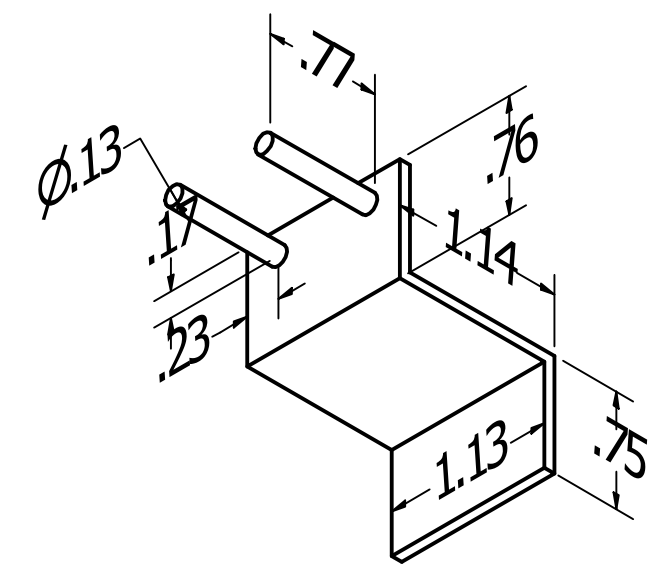

ALL UNITS IN INCHES UNLESS OTHERWISE STATED.

ALL KNOCKOUTS ARE SINGLE KNOCKOUTS WITH A Ø2.00IN.

BASE HOUSING MADE WITH 16 GAUGE ALUMINUM.

DISCONNECTED WALLS MADE WITH 14 GAUGE ALUMINUM.

A: Tamper Switch

800-473-0213 | info@mierproducts.com | www.mierproducts.com

DRAWN Brock Borden	1/31/2020	Mier Products, Inc.		
CHECKED David Miller	1/31/2020	TITLE		
QA		BW-RACKACHT		
MFG Guy Luttrell	1/31/2020	SIZE C	DWG NO BW-RACKACHT	REV
APPROVED Robert Hullinger	1/31/2020	SCALE 1/6	SHEET 2 OF 2	