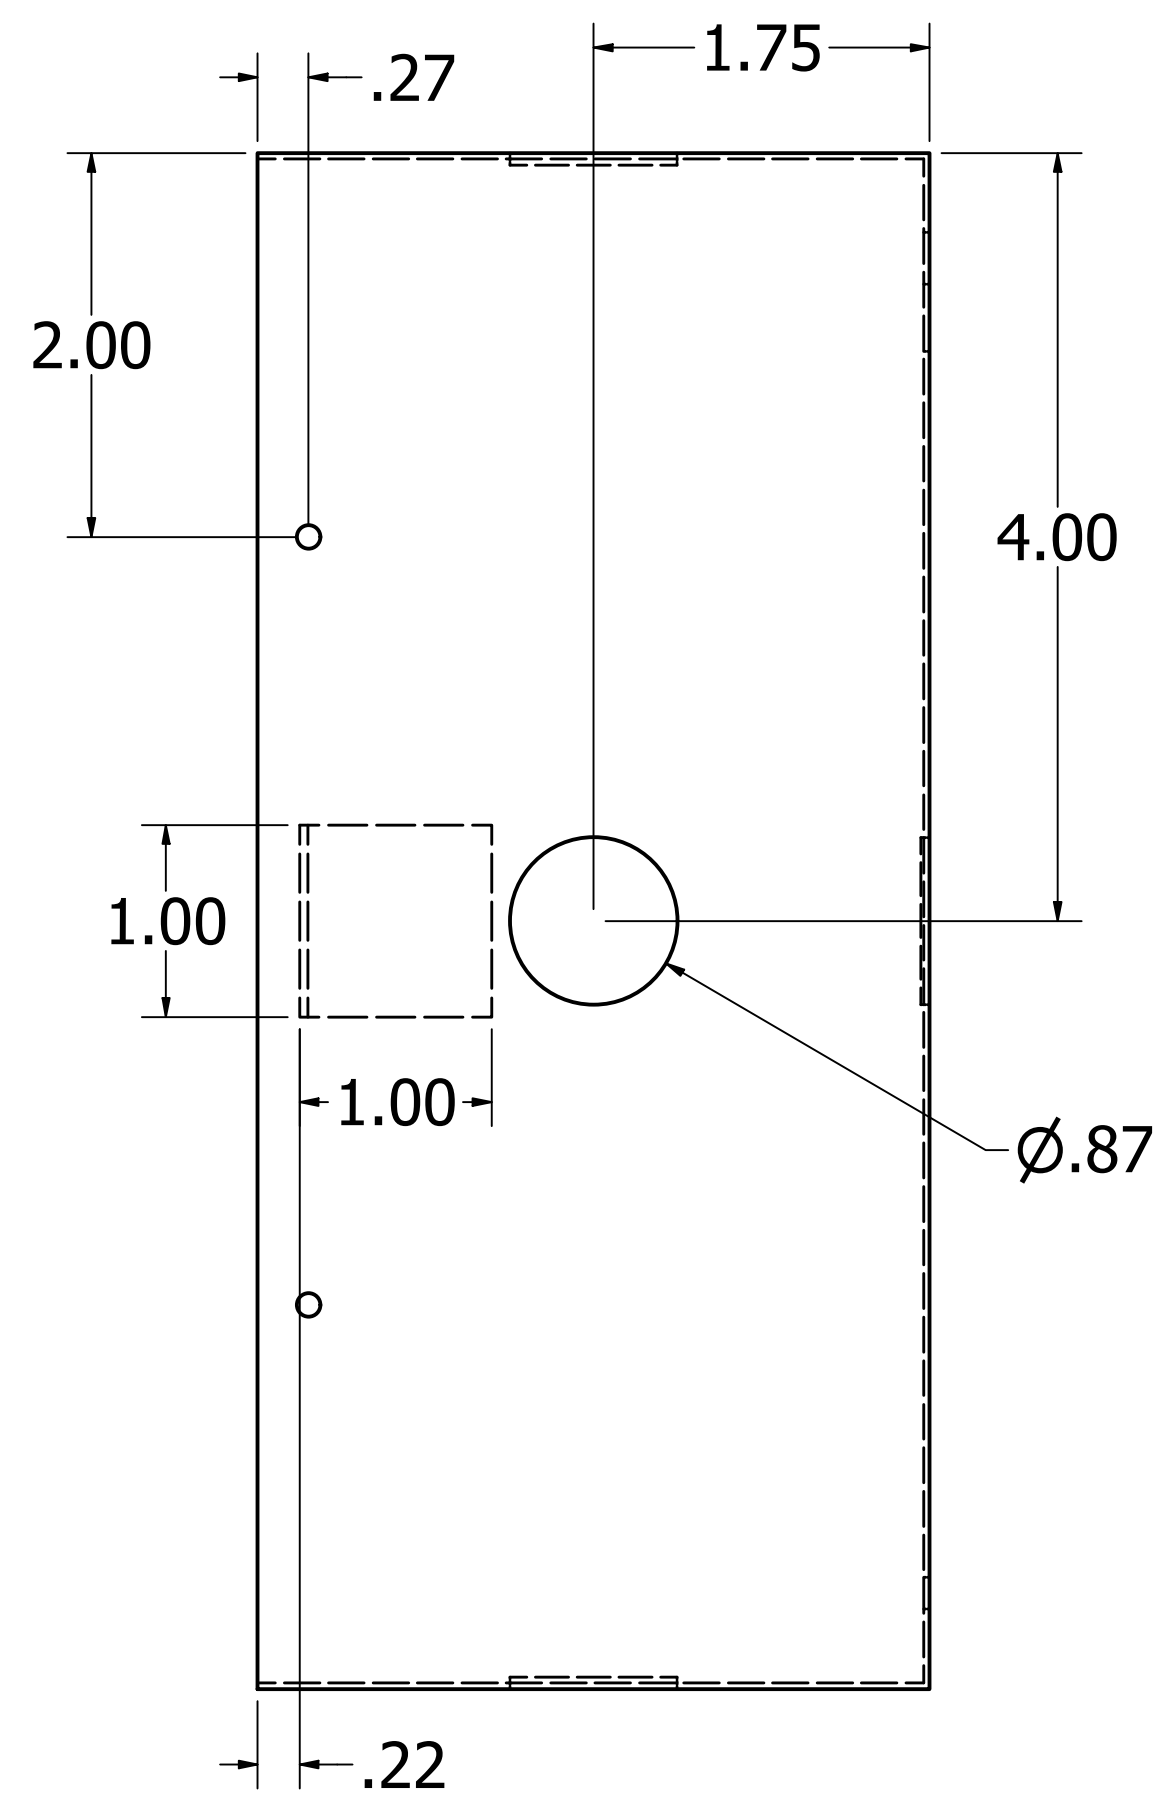

ALL UNITS IN INCHES UNLESS OTHERWISE STATED.

ALL KNOCK-OUTS HAVE ϕ .875 INCHES.

HOUSING MADE USING 22 GAUGE STEEL.

DRAWN Brock Borden	3/3/2020	Mier Products		
CHECKED		TITLE		
QA		BW-98		
MFG		SIZE D	DWG NO BW-98	REV
APPROVED		SCALE 1 : 1	SHEET 1 OF 1	