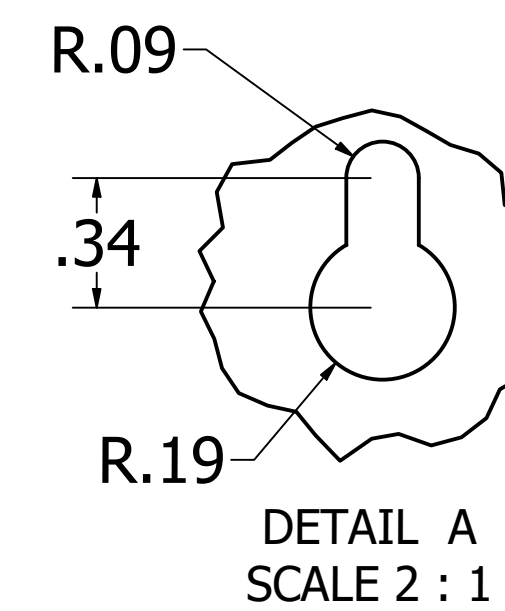

ALL UNITS IN INCHES UNLESS OTHERWISE STATED.

ALL KNOCK-OUTS HAVE ϕ .875 INCHES.

HOUSING MADE USING 22 GAUGE STEEL.

DRAWN Brock Borden	3/3/2020	Mier Products		
CHECKED		TITLE		
QA		BW-98		
MFG		SIZE D	DWG NO BW-98	REV
APPROVED		SCALE 1 : 1	SHEET 1 OF 1	