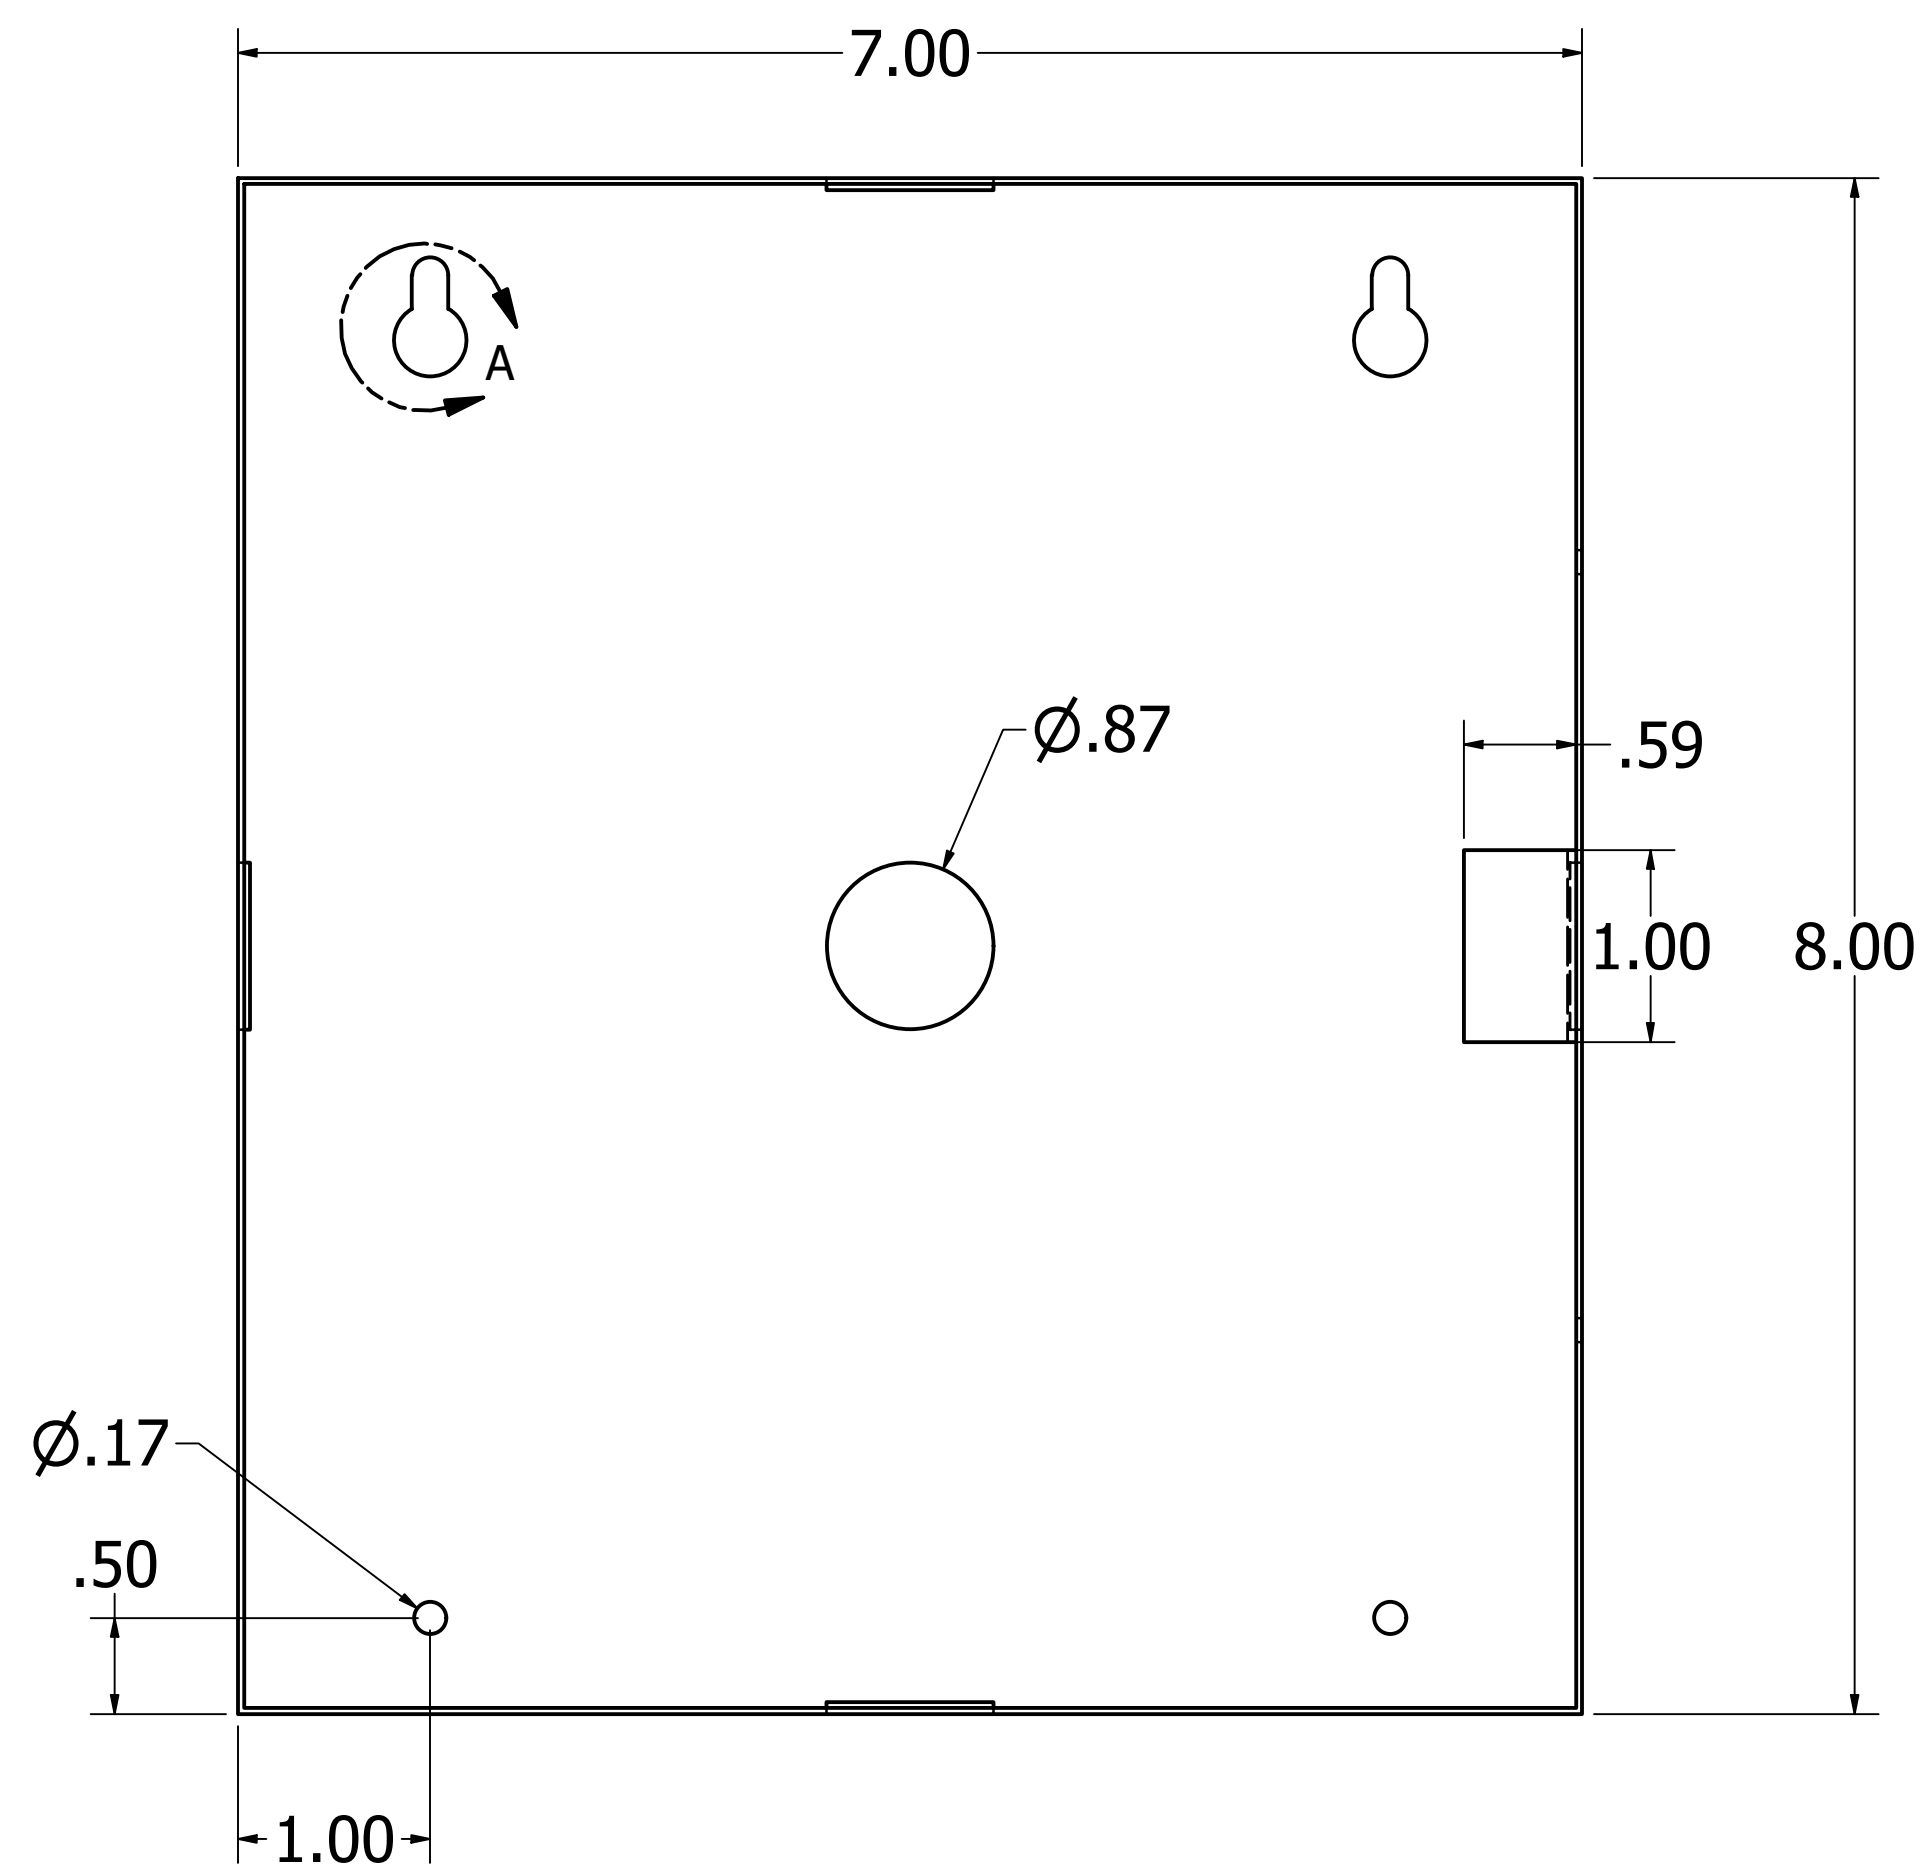

ALL UNITS IN INCHES UNLESS OTHERWISE STATED.

ALL KNOCK-OUTS HAVE ϕ .875 INCHES.

HOUSING MADE USING 22 GAUGE STEEL.

DRAWN Brock Borden	3/3/2020	Mier Products		
CHECKED		TITLE		
QA		BW-98		
MFG		SIZE D	DWG NO BW-98	REV
APPROVED		SCALE 1 : 1	SHEET 1 OF 1	