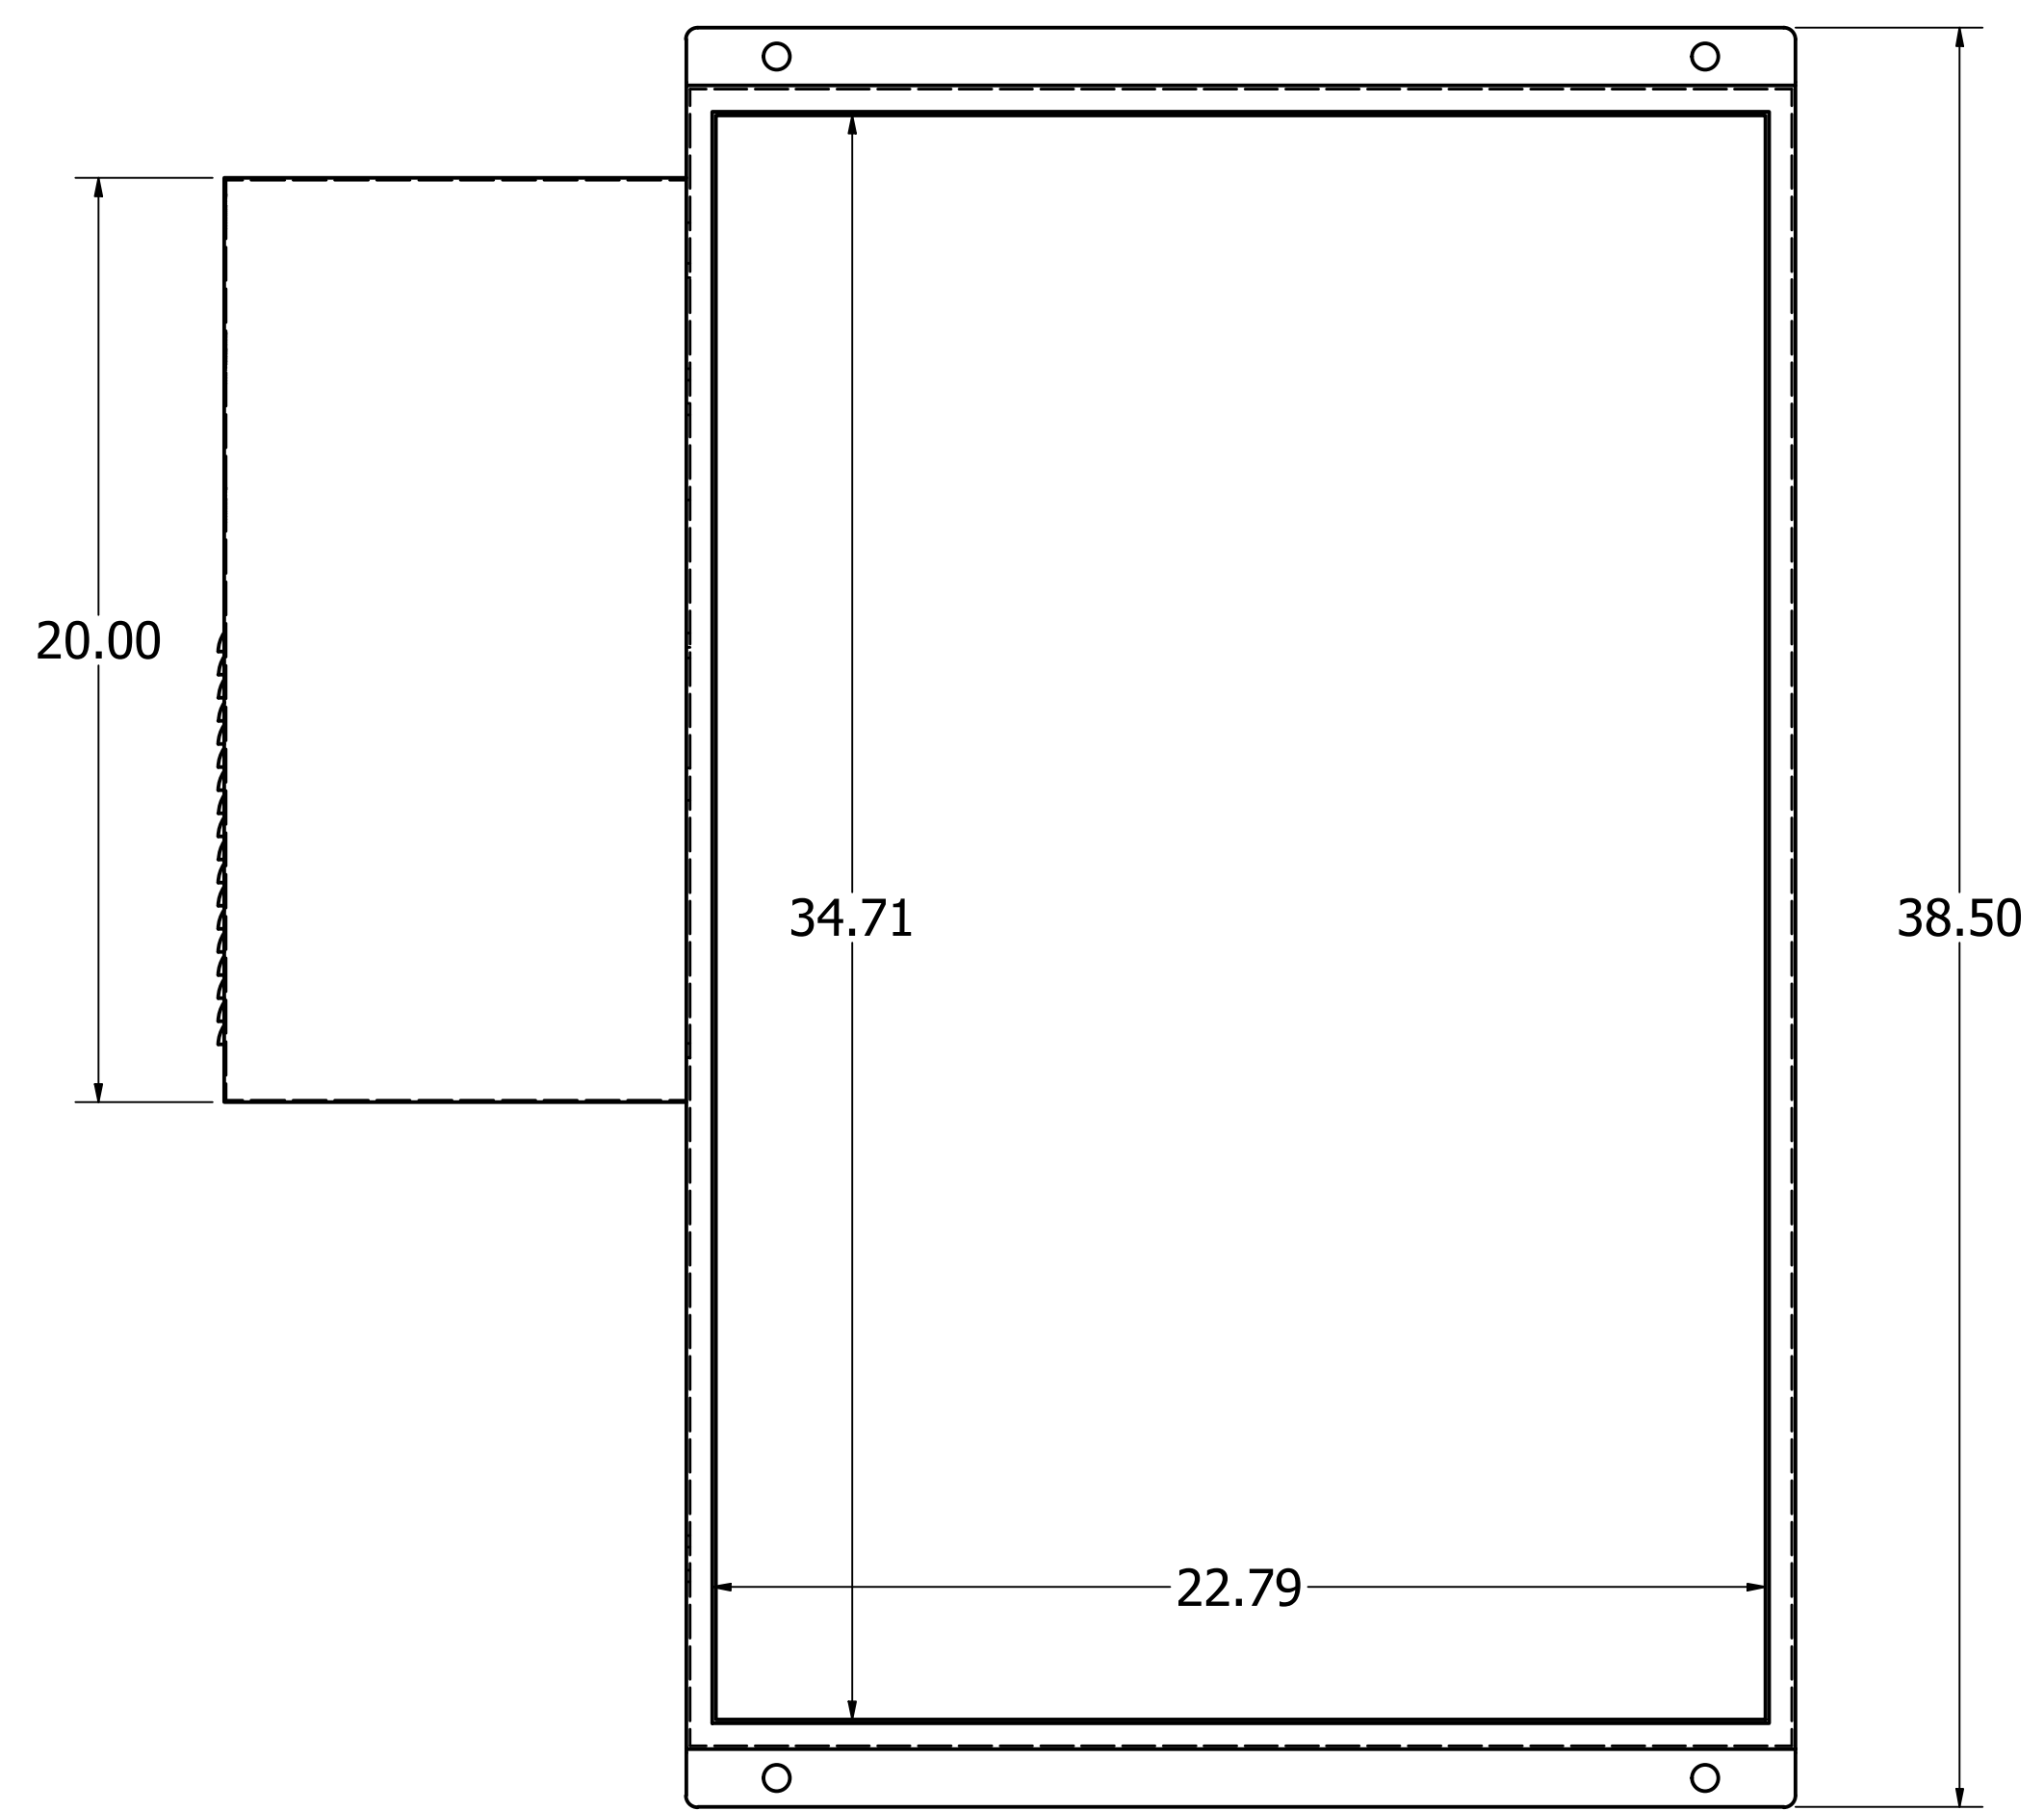

8 7 6 5 4 3 2 1

ALL UNITS IN INCHES UNLESS OTHERWISE STATED.
 HOUSING MADE USING 16 GAUGE STEEL.
 DETAILED DRAWINGS AVAILABLE AT REQUEST.

NOTE: VIEWS SHOWN WITHOUT DOOR.
 DOOR SHOWN IN PROJECTED VIEW SHOWS BW-136ACHTC MODEL.

DRAWN Brock Borden	3/5/2020	Mier Products, Inc.	
CHECKED		TITLE	
QA		BW-136ACEW	
MFG		SIZE	DWG NO
APPROVED		D	BW-136ACEW
		SCALE	1 / 4
		SHEET 1 OF 1	

8 7 6 5 4 3 2 1