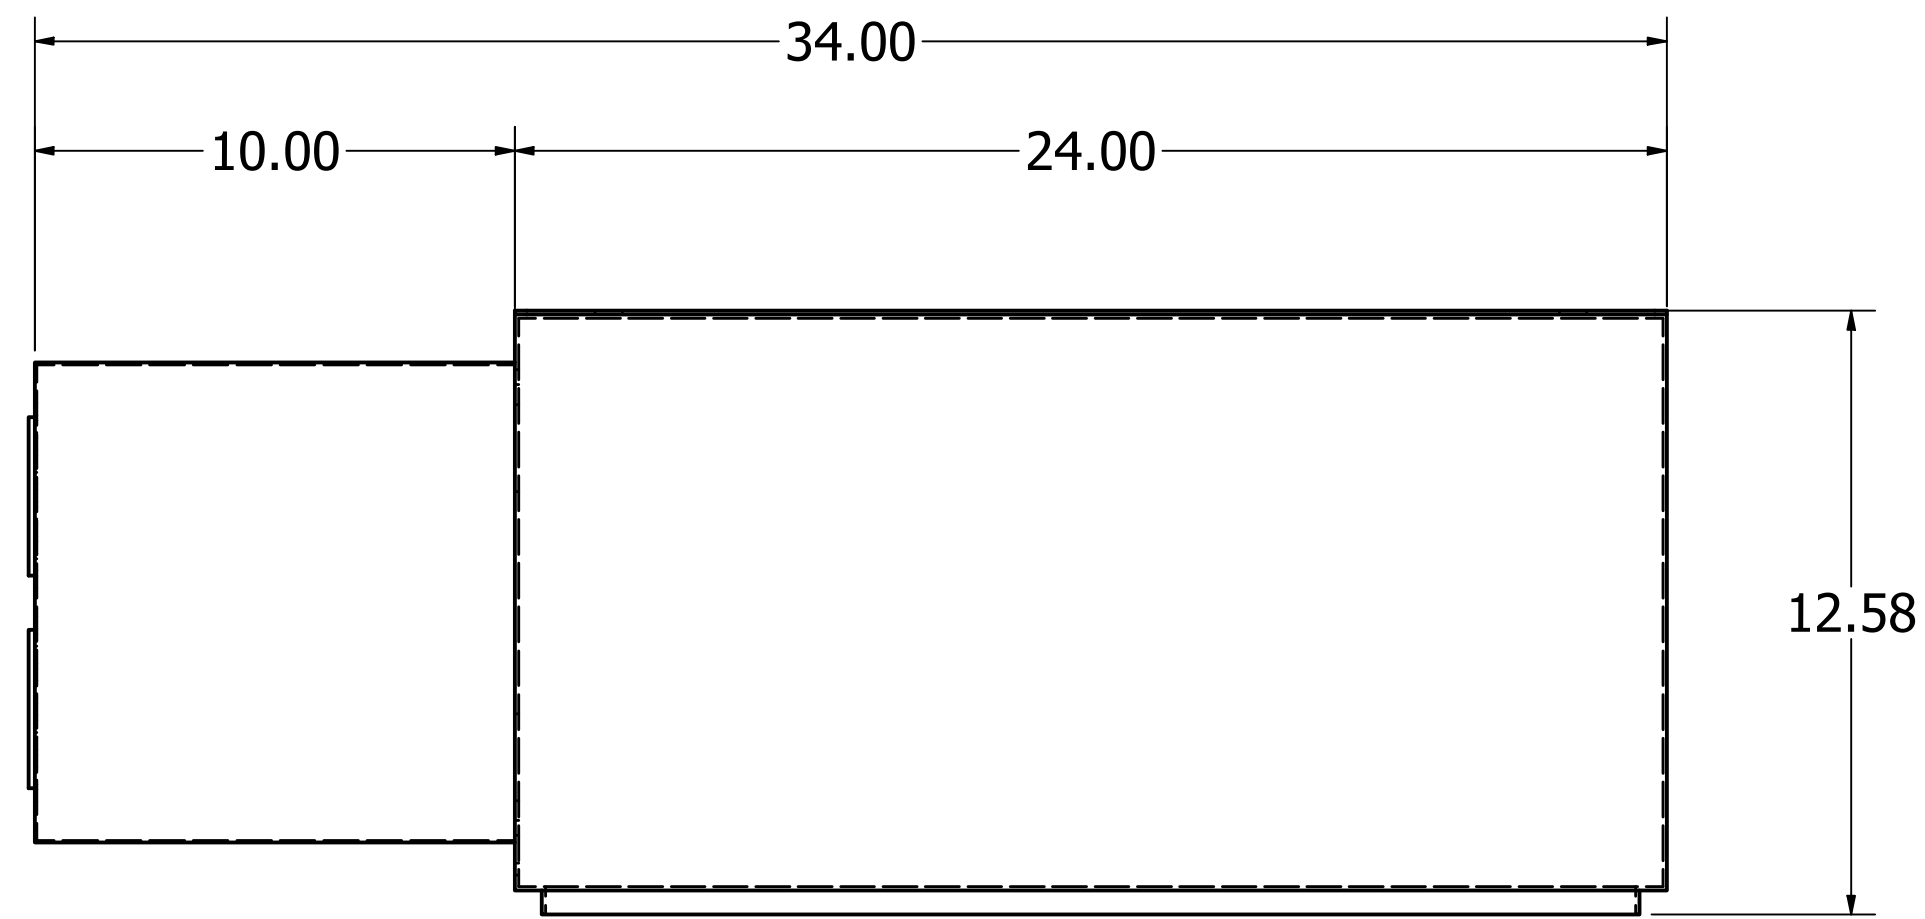

8 7 6 5 4 3 2 1

ALL UNITS IN INCHES UNLESS OTHERWISE STATED.
 HOUSING MADE USING 16 GAUGE STEEL.
 DETAILED DRAWINGS AVAILABLE AT REQUEST.

NOTE: VIEWS SHOWN WITHOUT DOOR.
 DOOR SHOWN IN PROJECTED VIEW SHOWS BW-136ACHTC MODEL.