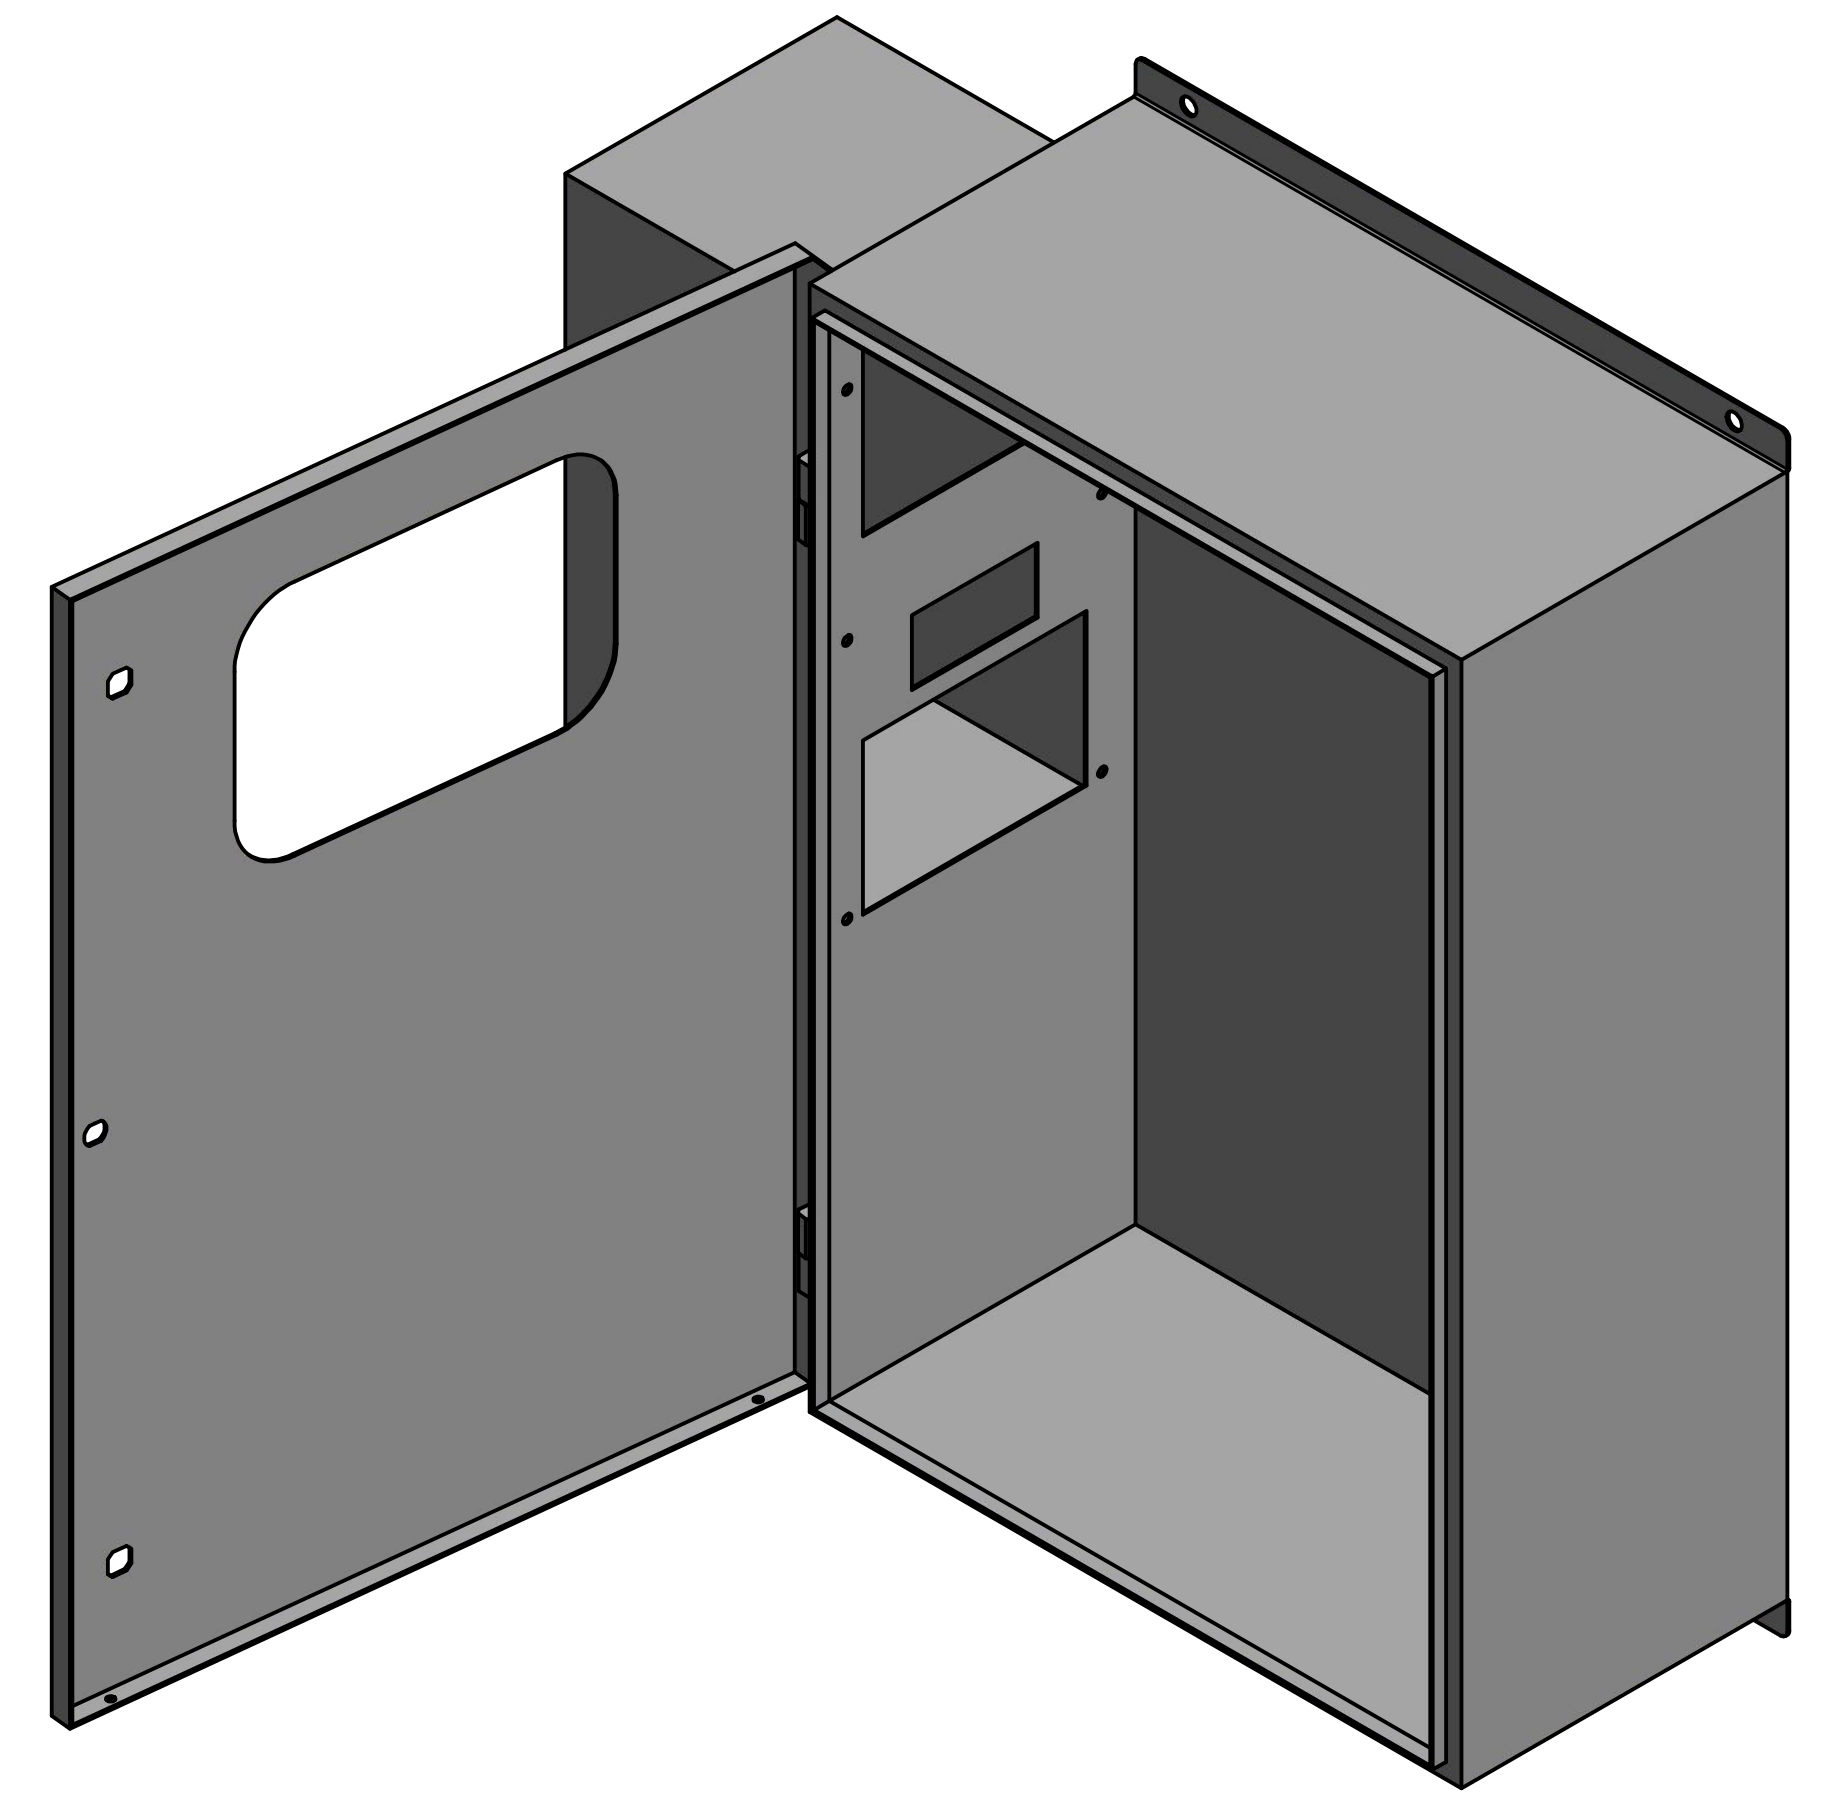

8 7 6 5 4 3 2 1

ALL UNITS IN INCHES UNLESS OTHERWISE STATED.
 HOUSING MADE USING 16 GAUGE STEEL.
 DETAILED DRAWINGS AVAILABLE AT REQUEST.

NOTE: VIEWS SHOWN WITHOUT DOOR.
 DOOR SHOWN IN PROJECTED VIEW SHOWS BW-136ACHTC MODEL.

DRAWN Brock Borden	3/5/2020	Mier Products, Inc.	
CHECKED		TITLE	
QA		BW-136ACEW	
MFG		SIZE	DWG NO
APPROVED		D	BW-136ACEW
		SCALE	1 / 4
		SHEET 1 OF 1	

8 7 6 5 4 3 2 1