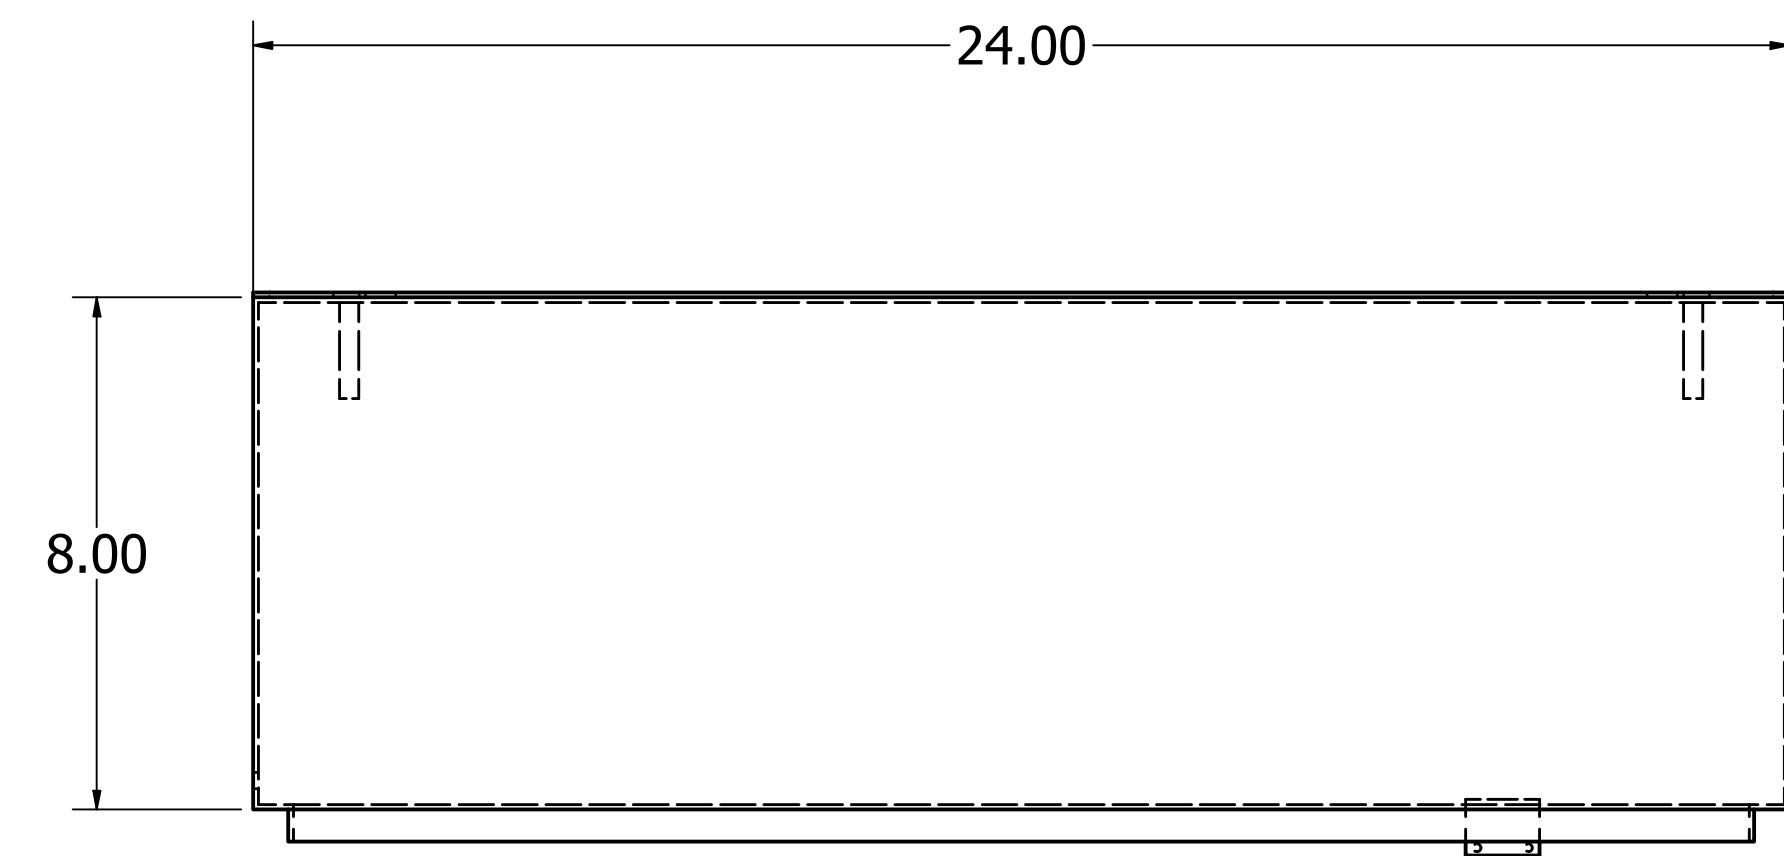

ALL UNITS IN INCHES UNLESS OTHERWISE STATED.

HOUSING MADE USING 14 & 16 GAUGE STEEL.

DETAILED PART SHEETS AVAILABLE AT REQUEST.

NOTE: VIEWS SHOWN WITHOUT DOOR

800-473-0213 | info@mierproducts.com | www.mierproducts.com

DRAWN Brock Borden	1/30/2020	Mier Products, Inc.	
CHECKED		TITLE	
QA		BW-1248	
MFG		SIZE D	DWG NO BW-1248
APPROVED		SCALE 1 / 4	REV
		SHEET 1 OF 1	