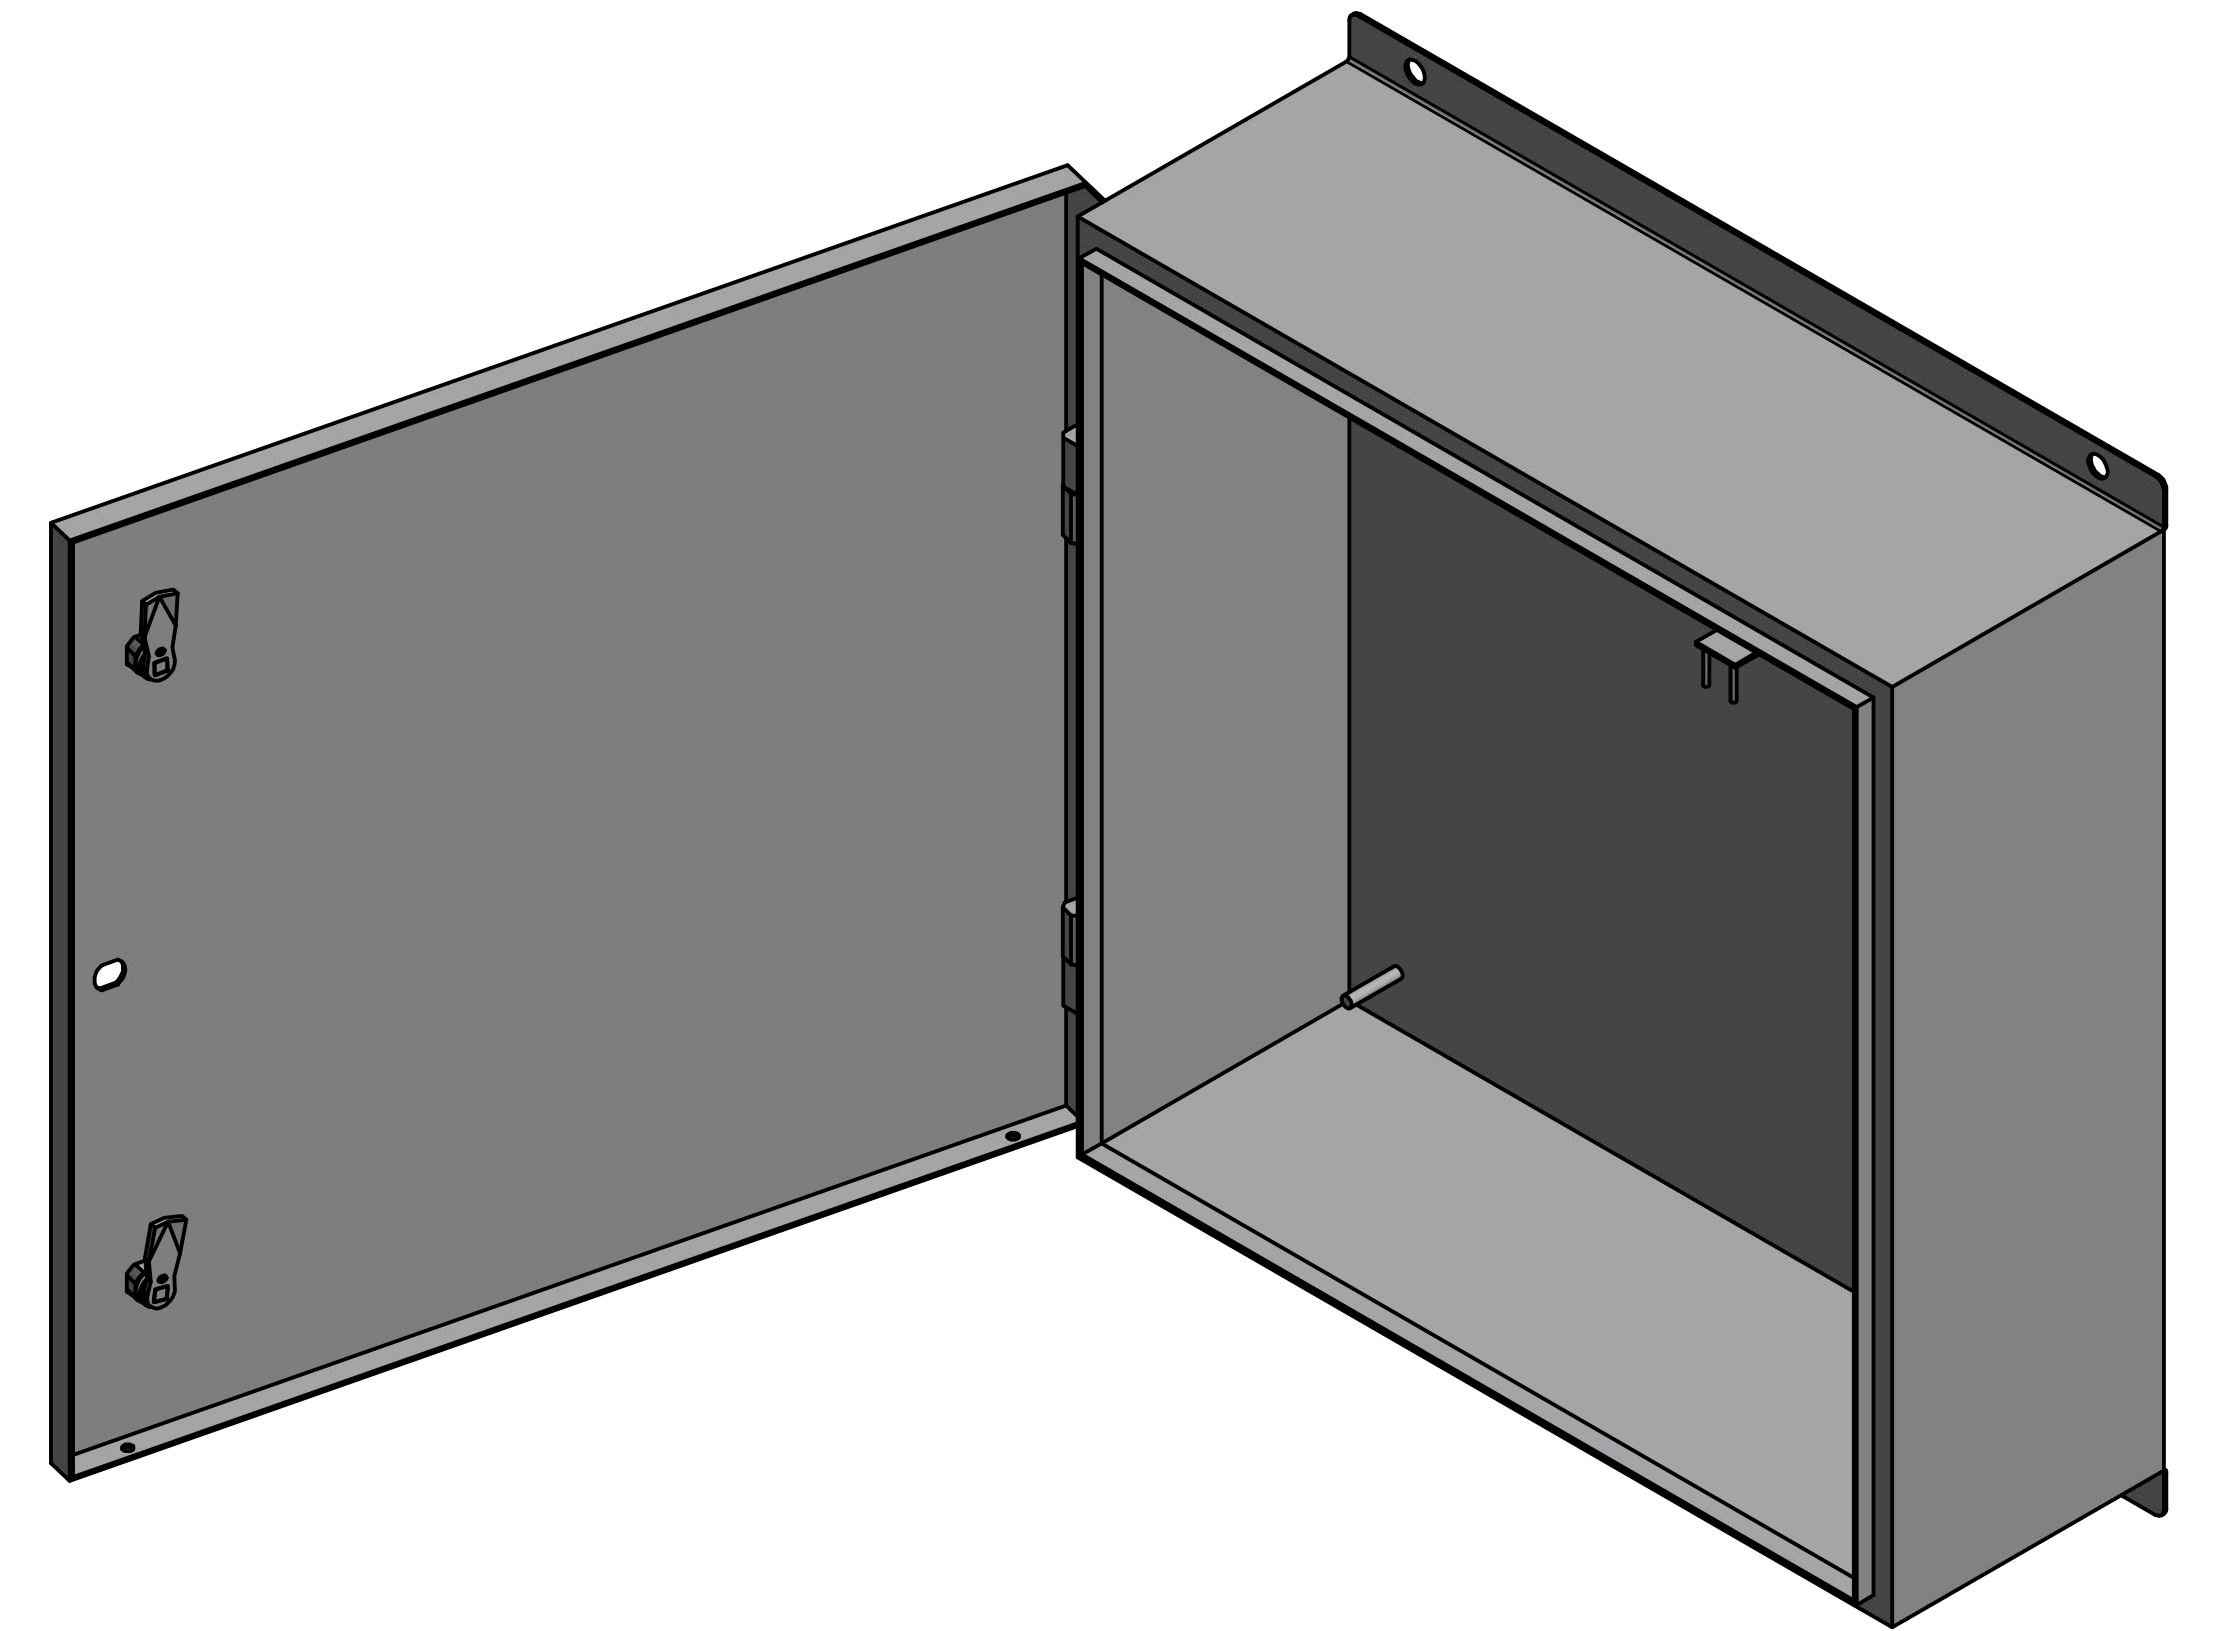

ALL UNITS IN INCHES UNLESS OTHERWISE STATED.

HOUSING MADE USING 14 & 16 GAUGE STEEL.

DETAILED PART SHEETS AVAILABLE AT REQUEST.

NOTE: VIEWS SHOWN WITHOUT DOOR

800-473-0213 | info@mierproducts.com | www.mierproducts.com

DRAWN Brock Borden	1/30/2020	Mier Products, Inc.	
CHECKED		TITLE	
QA		BW-1248	
MFG		SIZE D	DWG NO BW-1248
APPROVED		SCALE 1 / 4	REV
		SHEET 1 OF 1	