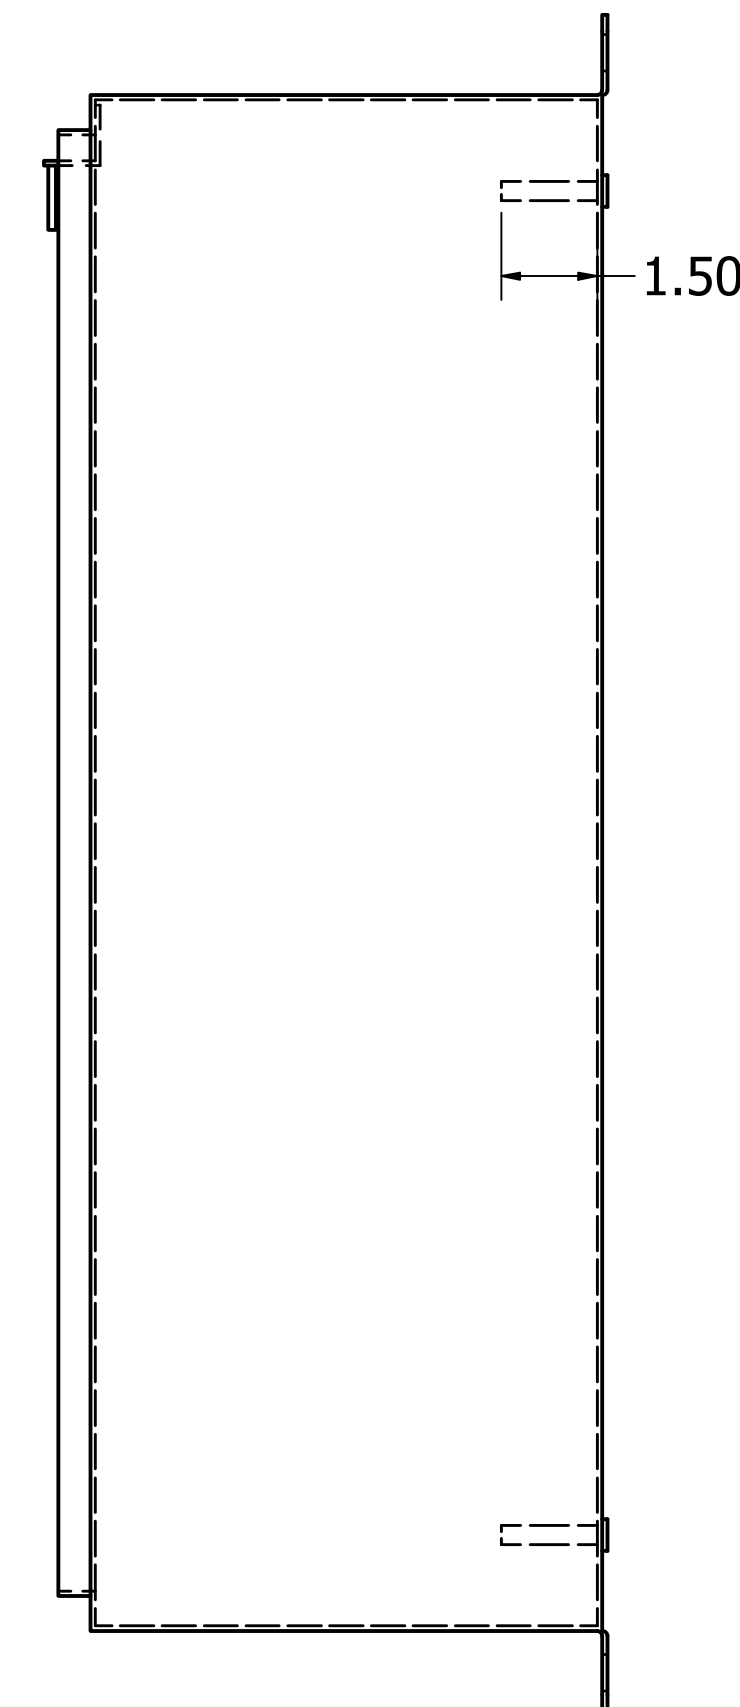

ALL UNITS IN INCHES UNLESS OTHERWISE STATED.

HOUSING MADE USING 14 & 16 GAUGE STEEL.

DETAILED PART SHEETS AVAILABLE AT REQUEST.

NOTE: VIEWS SHOWN WITHOUT DOOR

800-473-0213 | info@mierproducts.com | www.mierproducts.com

DRAWN Brock Borden	1/30/2020	Mier Products, Inc.	
CHECKED		TITLE	
QA		BW-1248	
MFG		SIZE D	DWG NO BW-1248
APPROVED		SCALE 1 / 4	REV
		SHEET 1 OF 1	