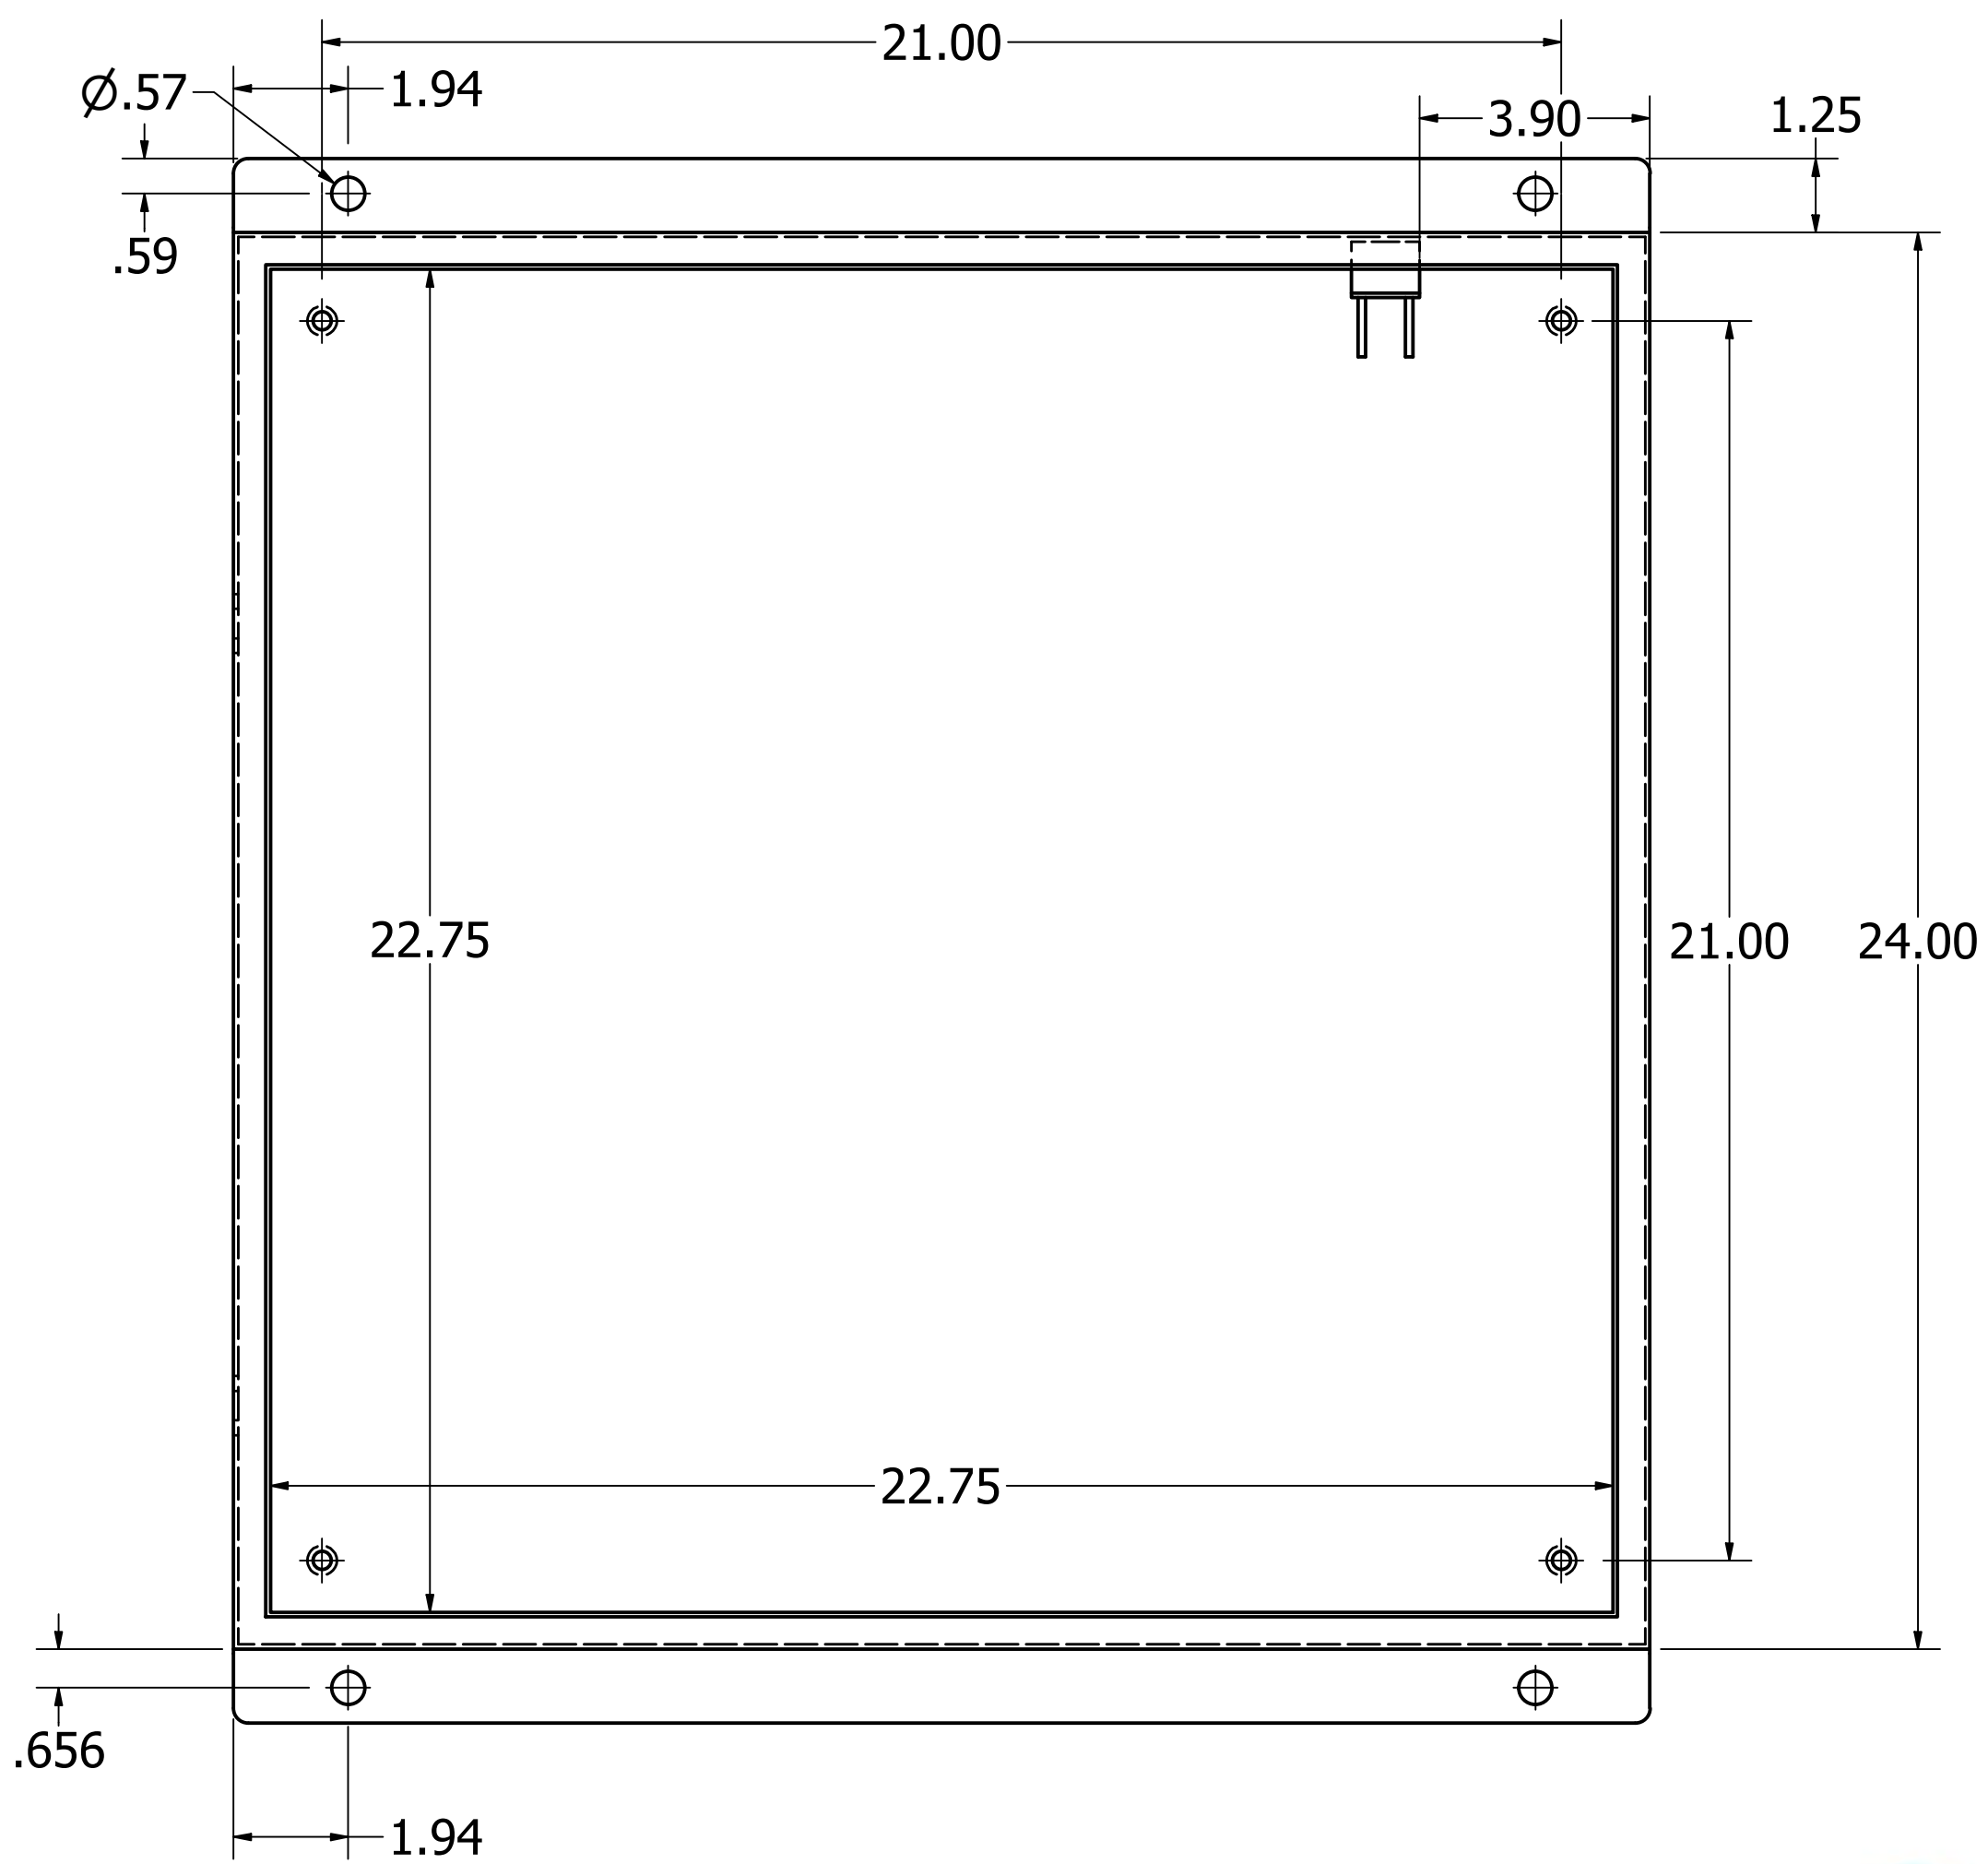

ALL UNITS IN INCHES UNLESS OTHERWISE STATED.

HOUSING MADE USING 14 & 16 GAUGE STEEL.

DETAILED PART SHEETS AVAILABLE AT REQUEST.

NOTE: VIEWS SHOWN WITHOUT DOOR

800-473-0213 | info@mierproducts.com | www.mierproducts.com

DRAWN Brock Borden	1/30/2020	Mier Products, Inc.	
CHECKED		TITLE	
QA		BW-1248	
MFG		SIZE D	DWG NO BW-1248
APPROVED		SCALE 1 / 4	REV
		SHEET 1 OF 1	