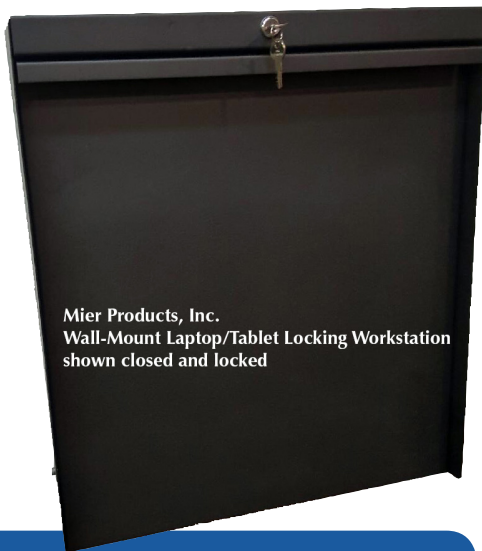

BW-LAPTOPWALLDESK AND BW-TABLETWALLDESK

These rugged, locking laptop and tablet workstations feature a padded drop-down door which becomes a work surface for your laptop or tablet, an interior storage pocket, cable ports, ventilation, a cam-lock with a set of keys (other types of locks and latches are available), key-holes for quick and secure mounting and a durable powder-coat finish.

The **BW-LAPTOPWALLDESK** is 23.5"W x 19.75"H x 4.5"D

- Wall-Mount Design
- Optional 3-digit combination lock is available in place of the cam lock
- Optional 1/4-Turn Thumbblatches are available in place of the cam lock

The **BW-TABLETWALLDESK** is 14.375"W x 15"H x 4"D (*UNDER DEVELOPMENT*)

- Flush-Mount Design fits easily and securely between wall-studs
- Optional 3-digit combination lock is available in place of the cam lock
- Optional 1/4-Turn Thumbblatches are available in place of the cam lock

Mier's standard lines of enclosures is designed to accommodate a wide variety of applications, and gives installers unlimited options.

BW-LAPTOPWALLDESK

23.5"W x 19.75"H x 4.5"D

Wall-Mount Design

Mier Products, Inc.
Wall-Mount Laptop/Tablet Locking Workstation
shown closed and locked